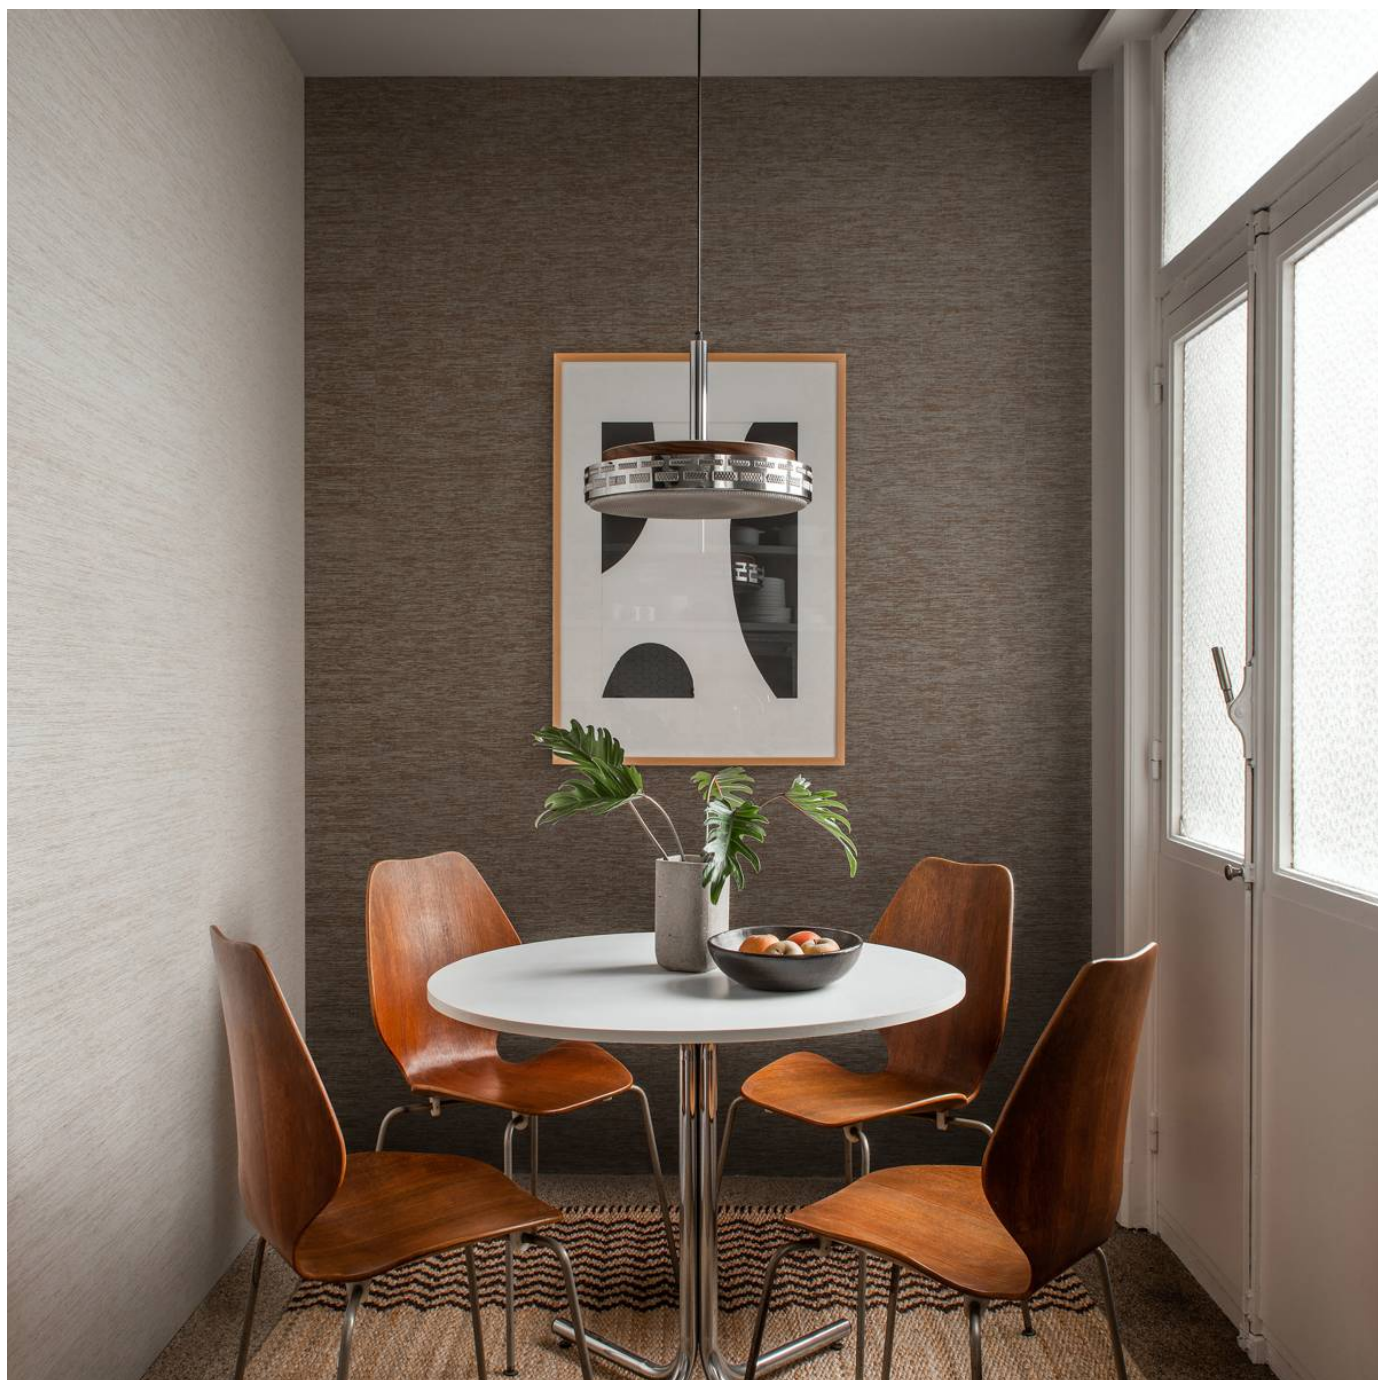

FLOW TRIBU

Wallcoverings » Decorative Wallcoverings

Brand: **Omexco**

Collection: **Tribu**