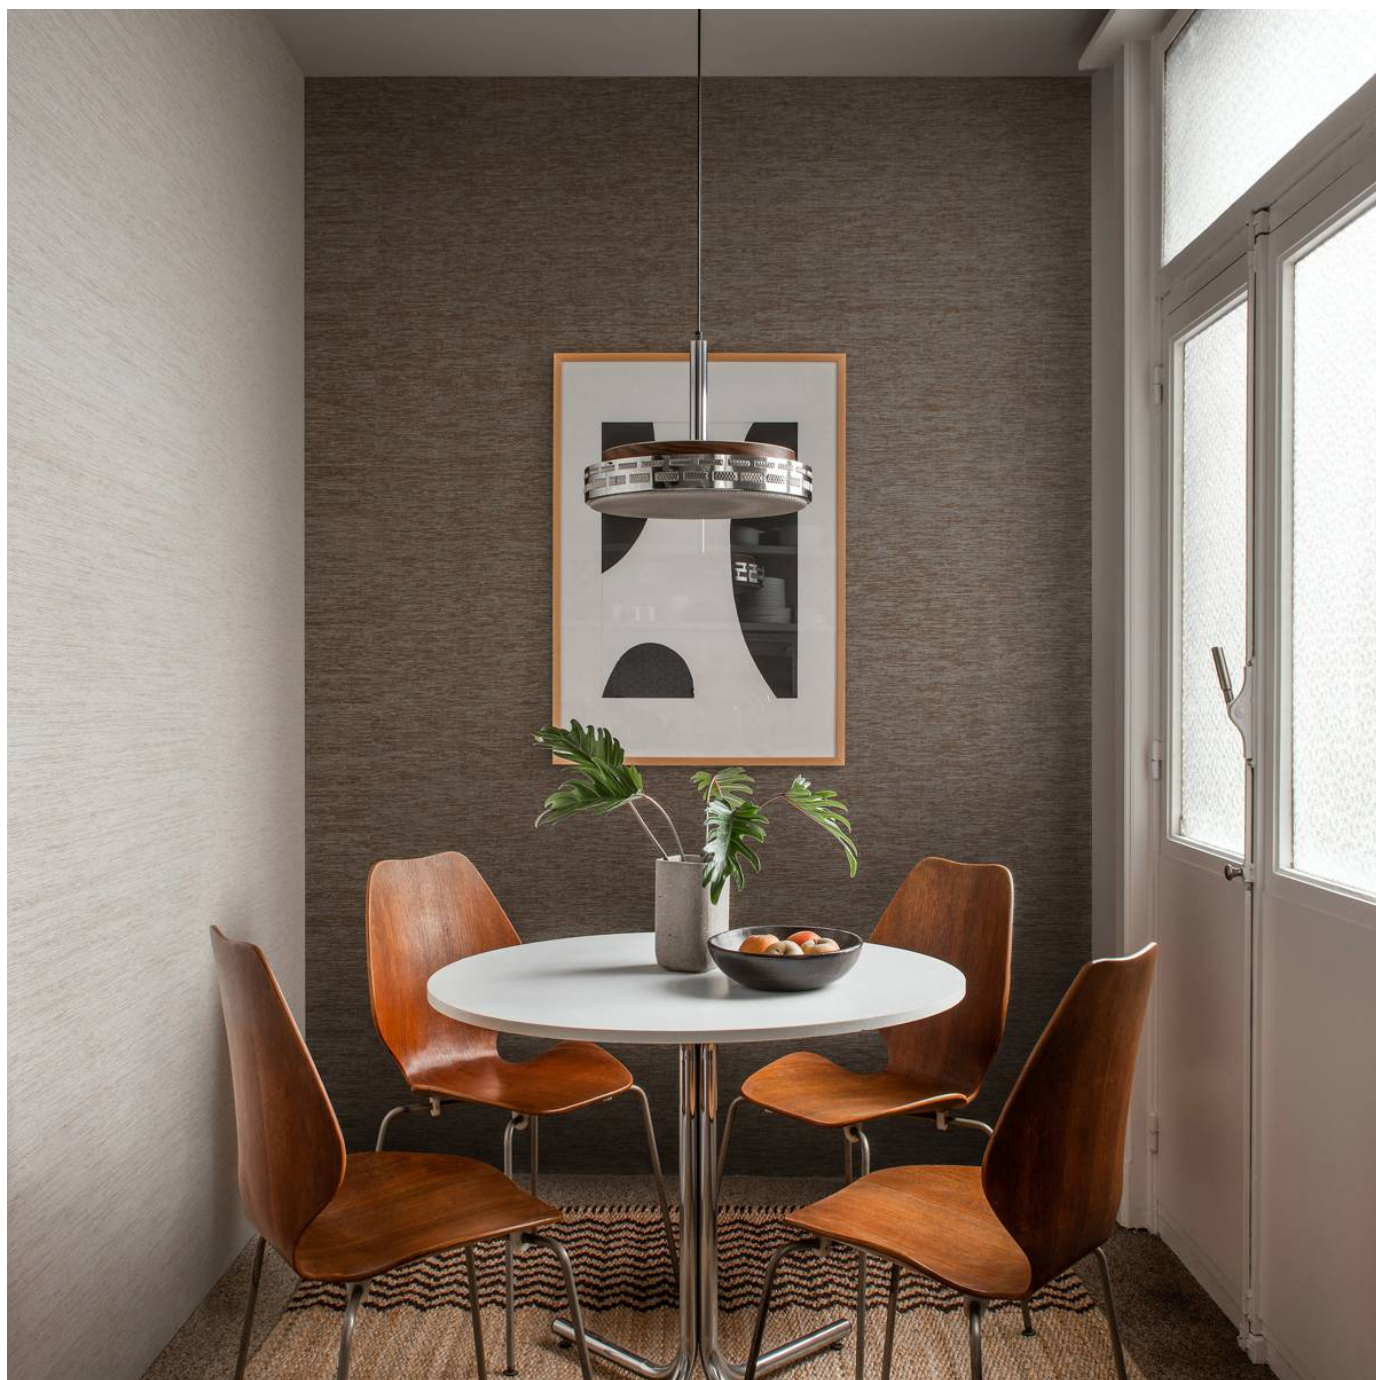

FLOW TRIBU

Wallcoverings » Decorative Wallcoverings

Brand: **Omexco**

Collection: **Tribu**