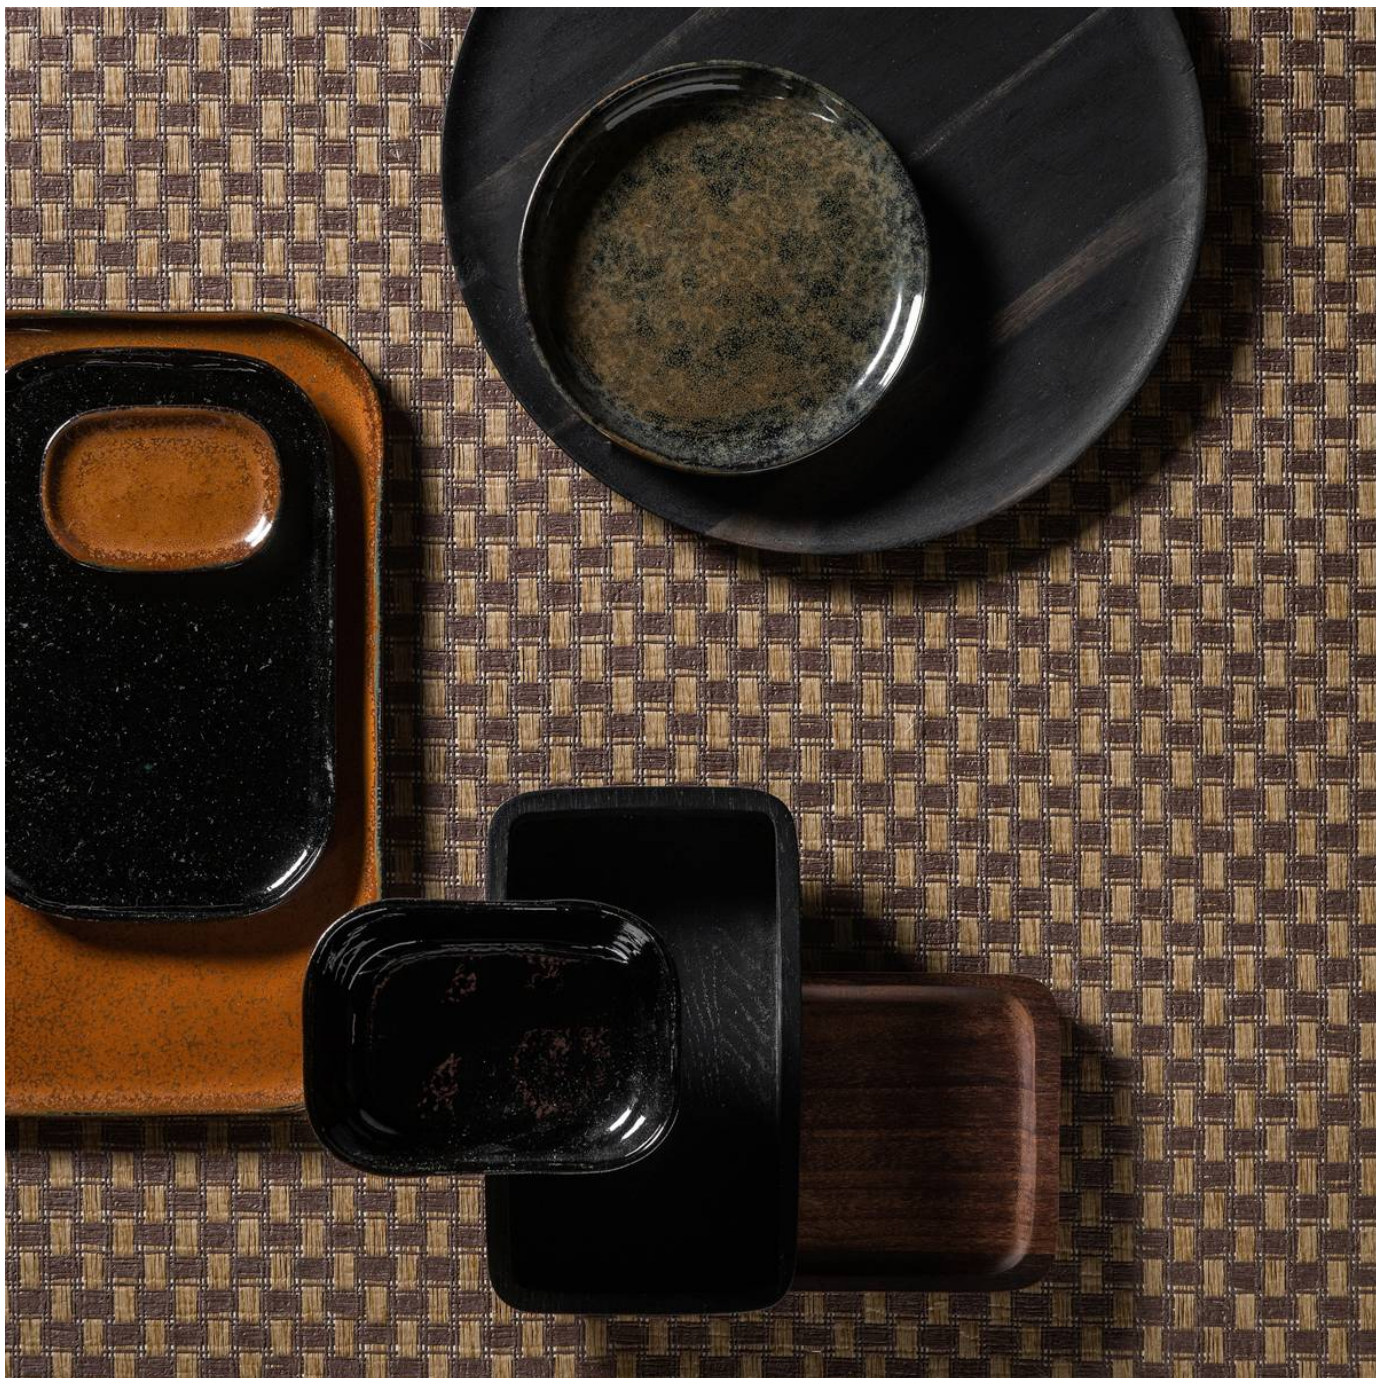

TWIST TRIBU

Wallcoverings » Decorative Wallcoverings

Brand: **Omexco**

Collections: **Tribu**

Applications: **Walls**

1300 306 399

info@baresque.com.au

baresque.com.au

1 of 4