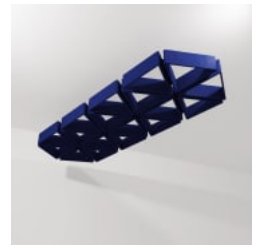

COBALT/NAVY