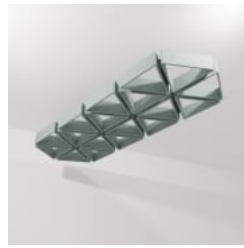

CONNECT PRISMATIC

Acoustics » Acoustic Baffles

CADET