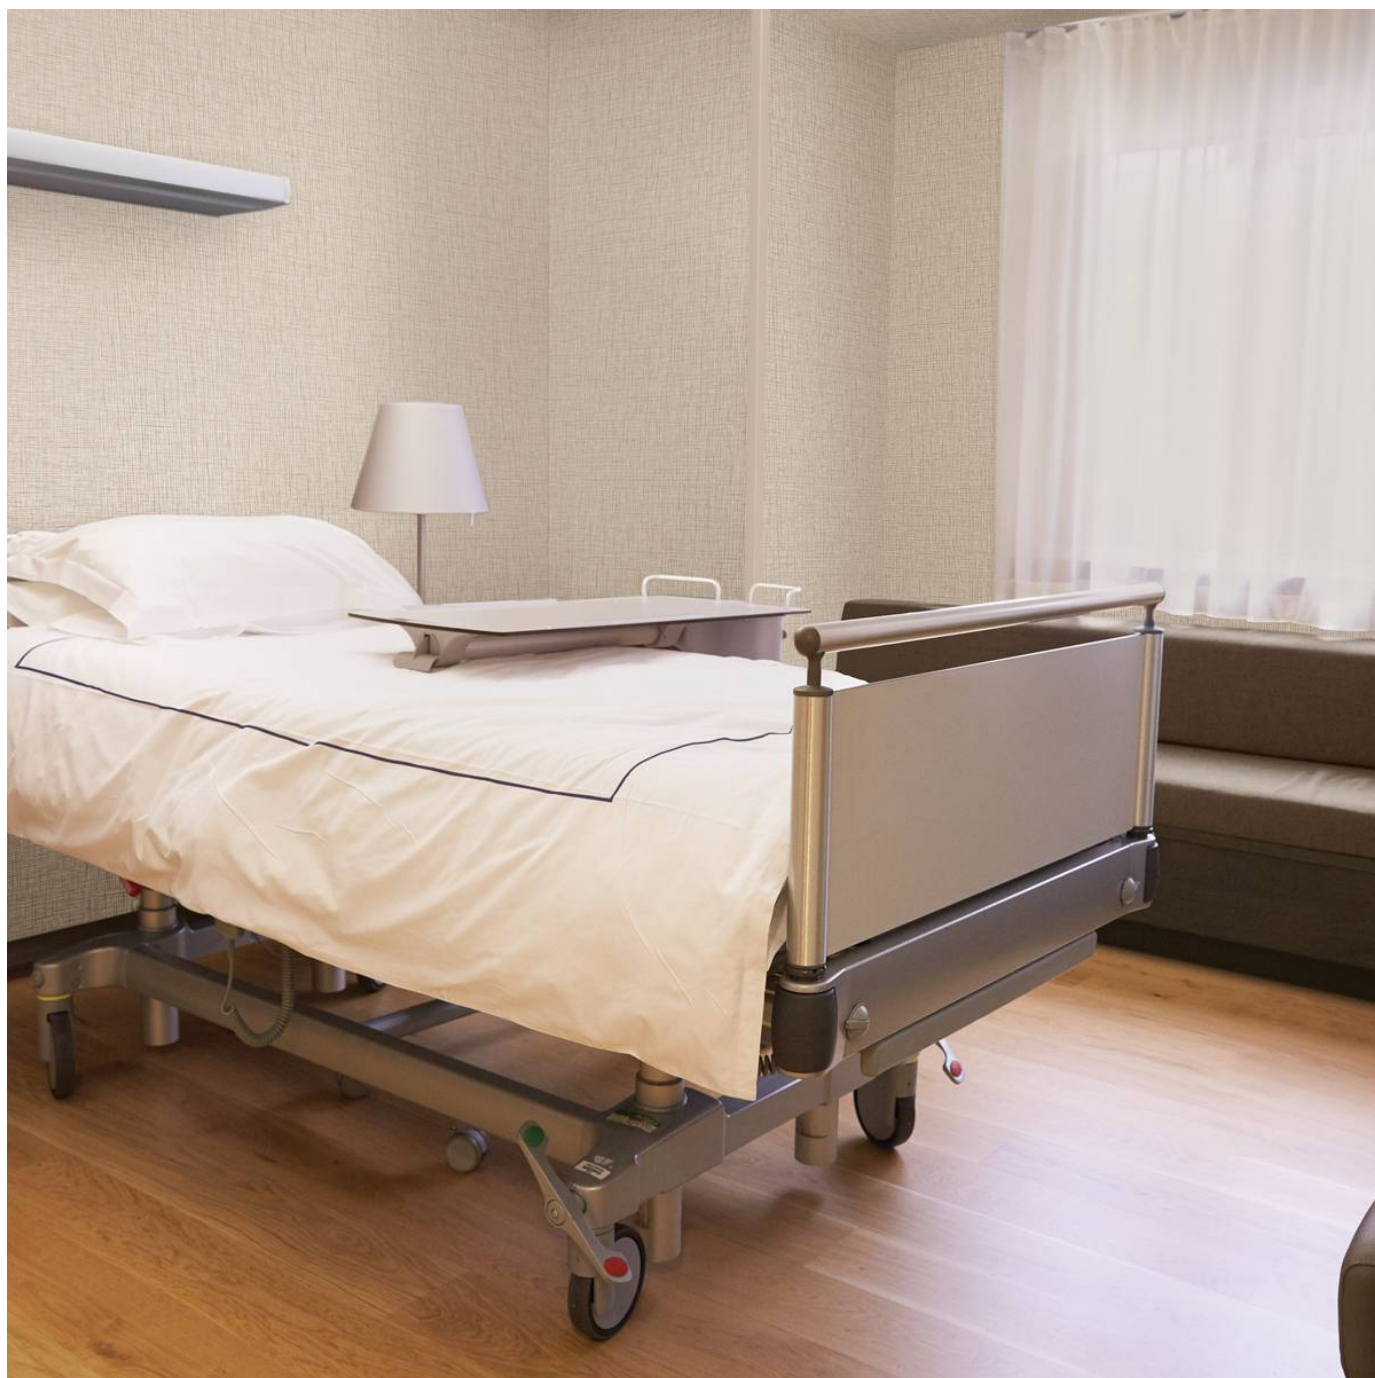

RAFFIA WEAVE

Wallcoverings » Advanced Wall Protection

Brand: **P3tec**