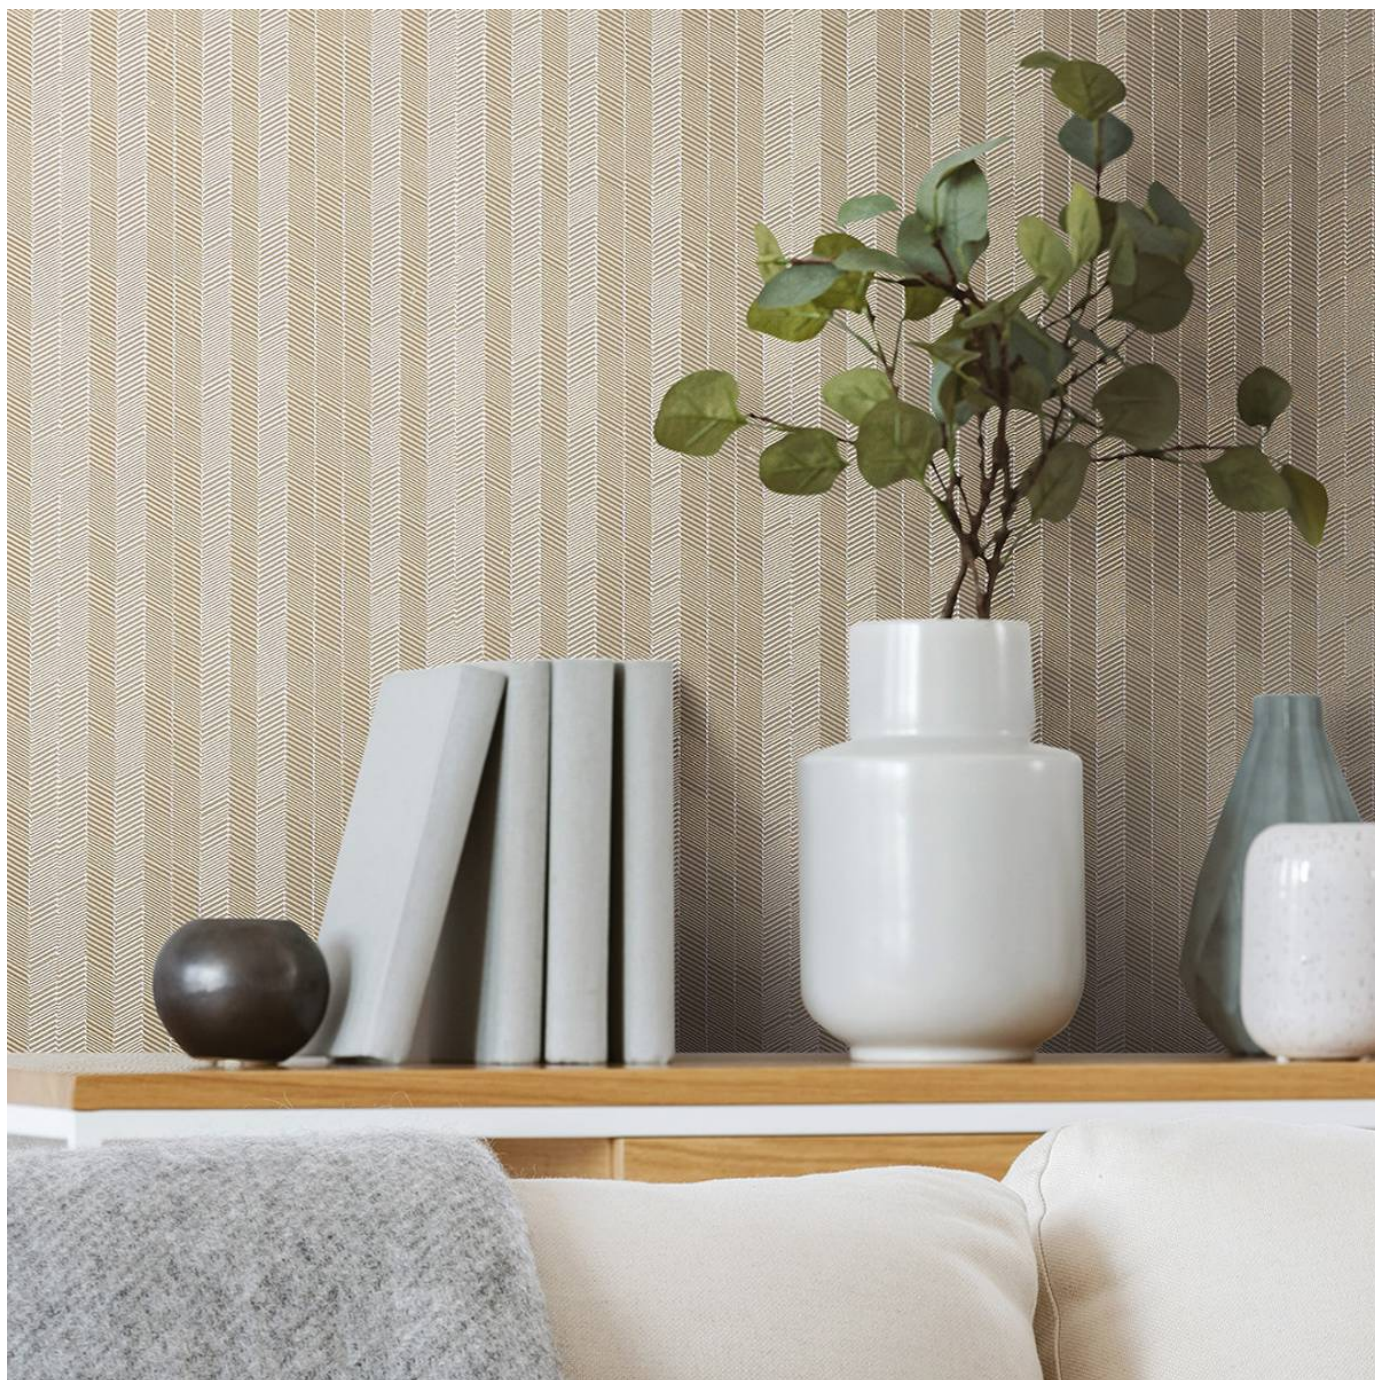

ARROW SMITH

Wallcoverings » Commercial Wallcoverings

Brand: **Symphony**

Applications: **Walls**

1300 306 399

info@baresque.com.au

baresque.com.au

1 of 5