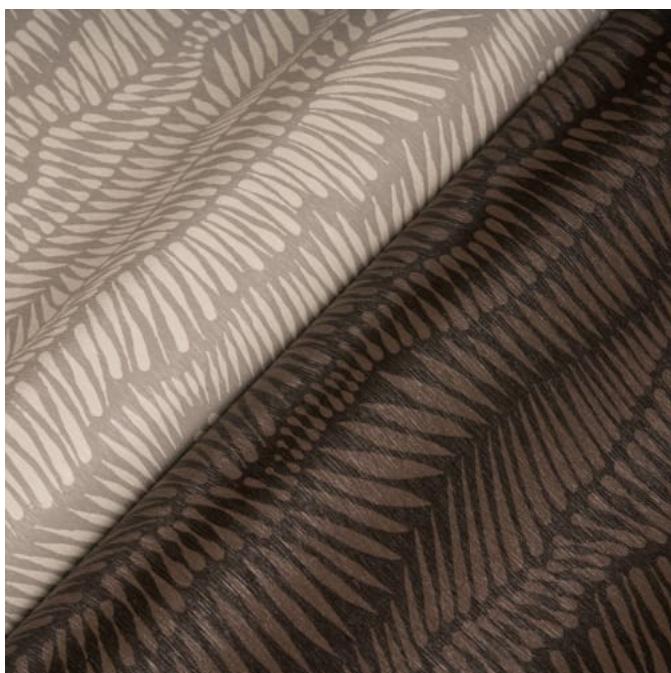

1 of 5

MINETTA

Wallcoverings » Commercial Wallcoverings

minetta-bronze-sg03-09-promo-2.jpg

minetta-promo-3.jpg

minetta-promo-4.jpg

minetta-promo-5.jpg

MINETTA

Wallcoverings » Commercial Wallcoverings

Minetta is a 137cm wide commercial wallcovering inspired by the hustle and bustle of urban life that's available in 15 colourways.

Description	<p>Inspired by the hustle and bustle of urban life, Minetta is a visual representation of the perfectly imperfect migration path as one navigates through lively city streets.</p> <p>Minetta is a distinctively unique pattern which graphically represents the ebb and flow of foot traffic in the city.</p> <p>The organic synchronicity that occurs naturally serves as the inspiration behind this conceptual design, making it the perfect conversational wallcovering.</p> <p>Features + Benefits</p> <ul style="list-style-type: none">* Bleach cleanable* 15 Colourways* Highly durable* Anti-microbial* Low VOC
--------------------	---