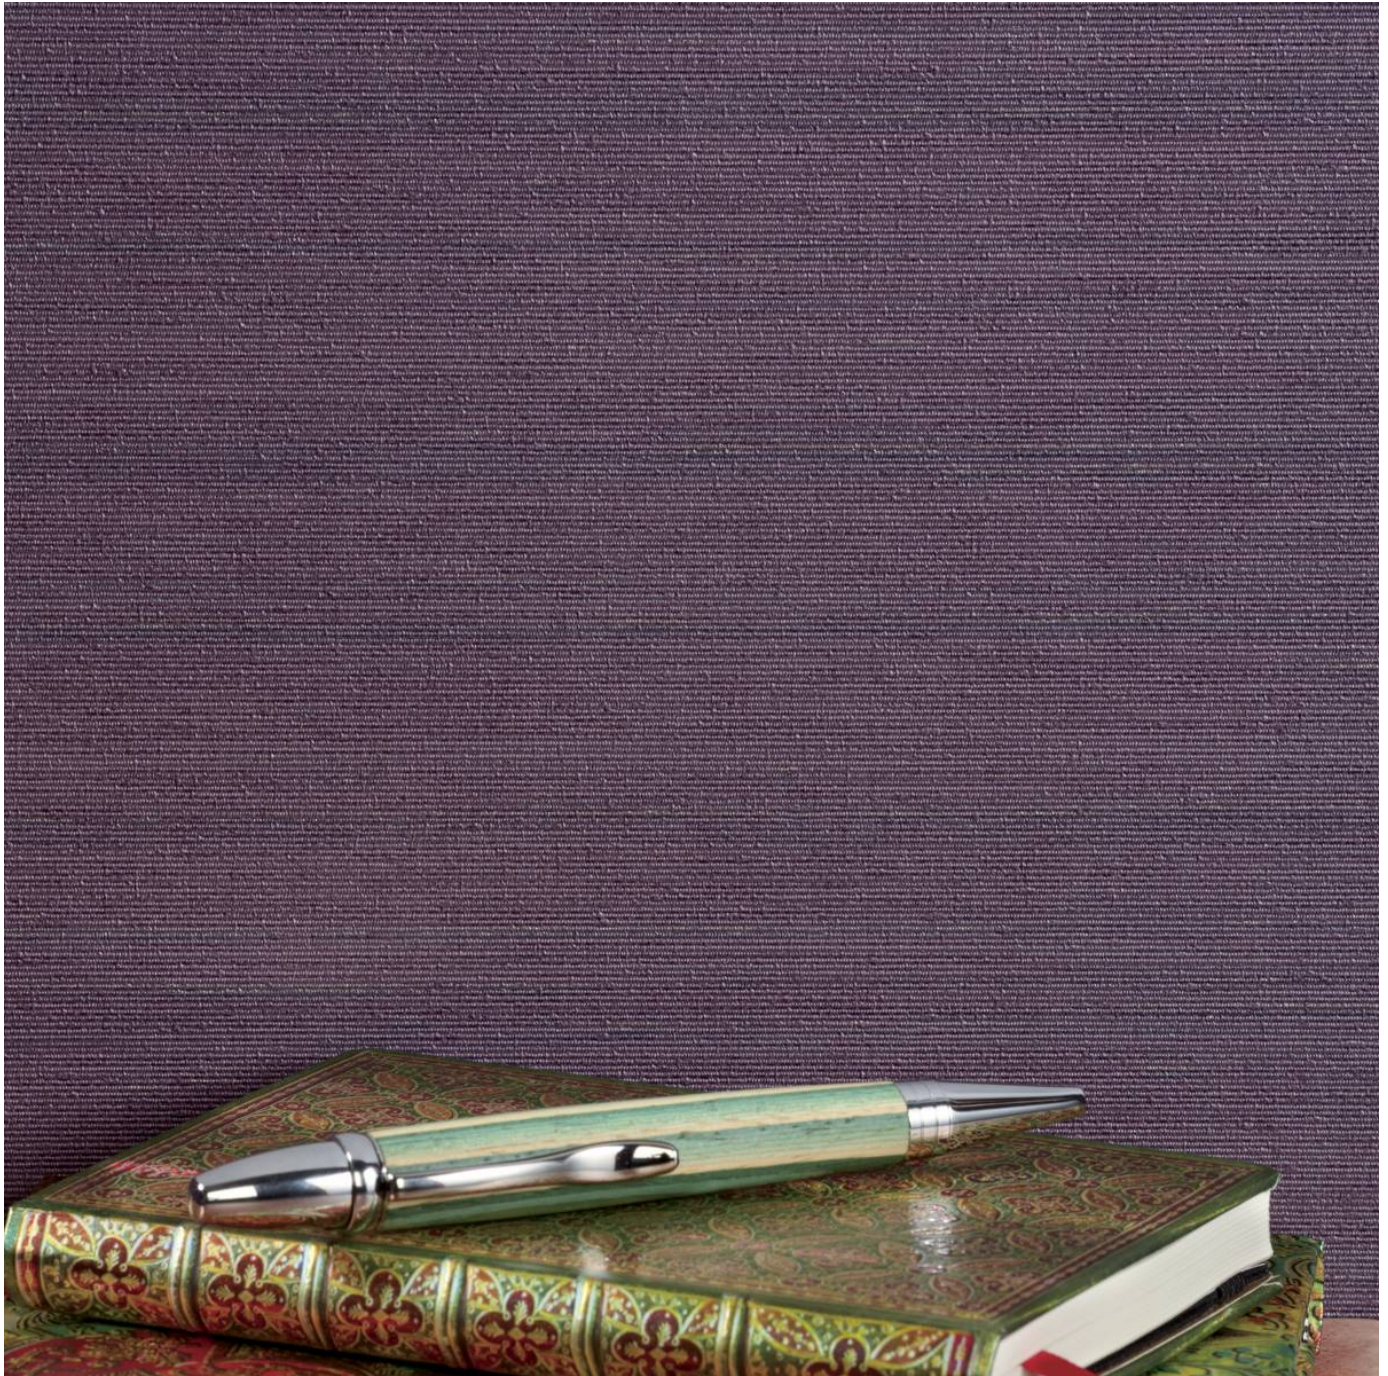

SILK ROAD

Wallcoverings » Commercial Wallcoverings

Brand: **Bolta**

Applications: **Walls**

1300 306 399

info@baresque.com.au

baresque.com.au

1 of 4

baresque