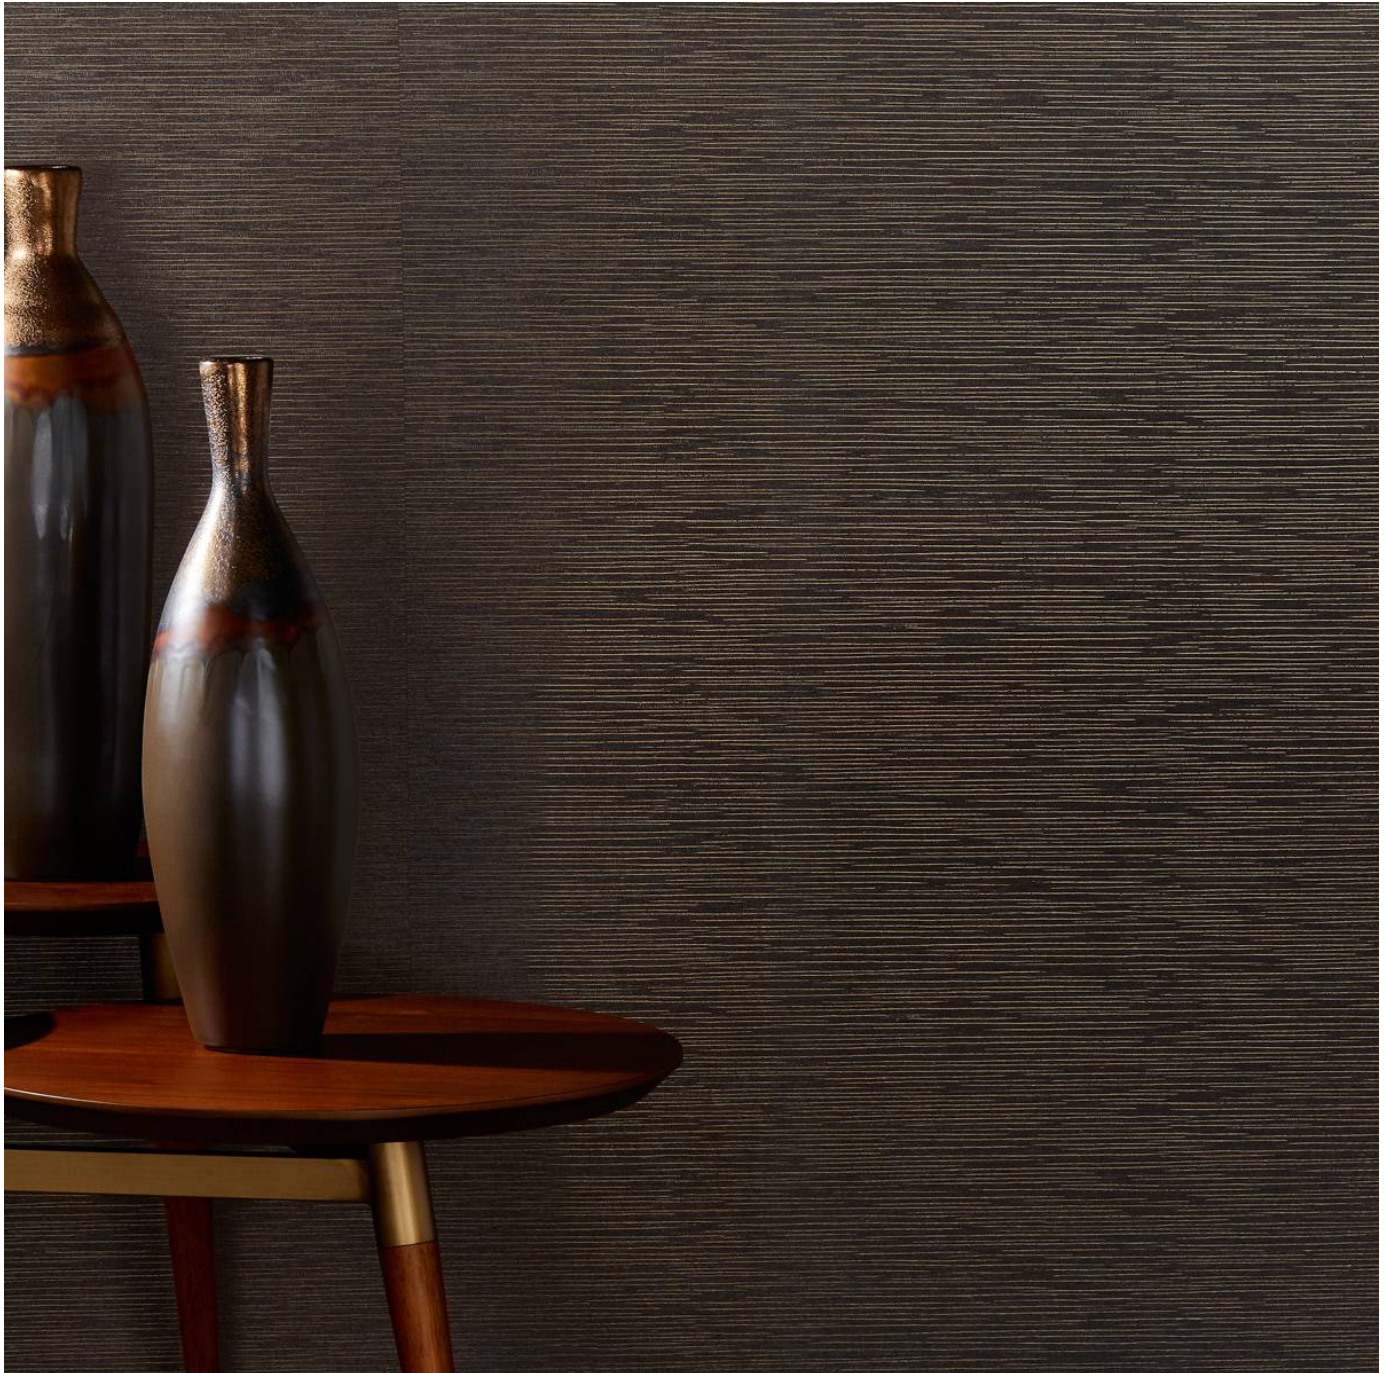

VIVA

Wallcoverings » Commercial Wallcoverings

Brand: **Symphony**