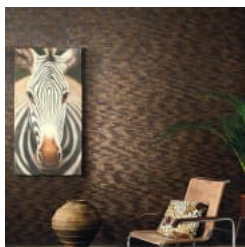

1 of 5

BAKBAK MOSAIC JUNGLE

Wallcoverings » Decorative Wallcoverings

bakbak-mosaic-jungle-
promo-3.jpg

bakbak-mosaic-jungle-
promo-4.jpg

BAKBAK MOSAIC JUNGLE

Wallcoverings » Decorative Wallcoverings

Bakbak Mosaic is a 91cm wide decorative wallcovering inspired by the textures and colours of the jungle. Available in 7 colourways.

Description	Abundant nature, explosive colours, stylized tiger motifs...the jungle comes to life! Mosaics of bakbak (bark of the banana plant) have been collected together with delicate weaves of natural fibres in tropical colours. Search Jungle for the complete collection.
Composition	Bakbak on non woven. 712 g/m ²
Environmental Info	The materials contained in these wallcoverings are naturally occurring and renewable resources harvested from farms and coloured with water-based inks.
Pattern Repeat Size	N/A
Roll Size	91cm wide - Available by the lineal metre
Fire Rating	<p>Tested in accordance with AS ISO 9705 2003 for the purpose of determining the Group Number classification as required by the Building Code of Australia for the control of fire spread on interior wall and ceiling linings.</p> <p>The result achieved was: Classification - Group 2 Specific Extinction - Less than 250m²/kg</p>
Lead Time	<ul style="list-style-type: none">• 2-weeks (approx.) from Wednesday, subject to stock availability.• Additional 1-week for Western Australia.• Express delivery is available subject to a surcharge. Contact Baresque for details and pricing.
Suggested Installation	<p>Reverse hang alternate drops / butt join.</p> <p>Baresque recommends and supplies Roman brand adhesives and primers.</p>