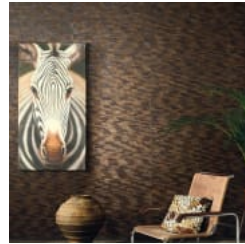

JUA101 WHITE

JUA103 WARM SILVER

JUA104 BROWN

JUA105 BLACK

JUA106 BLUE

JUA107 RED

bakbak-mosaic-jungle-
promo-3.jpg

bakbak-mosaic-jungle-
promo-4.jpg

BAKBAK MOSAIC JUNGLE

Wallcoverings » Decorative Wallcoverings

Bakbak Mosaic is a 91cm wide decorative wallcovering inspired by the textures and colours of the jungle. Available in 7 colourways.

Description	Abundant nature, explosive colours, stylized tiger motifs...the jungle comes to life! Mosaics of bakbak (bark of the banana plant) have been collected together with delicate weaves of natural fibres in tropical colours. Search Jungle for the complete collection.
Roll Size	91cm wide - Available by the lineal metre
Composition	Bakbak on non woven. 712 g/m ²
Pattern Repeat Size	N/A
Environmental Info	The materials contained in these wallcoverings are naturally occurring and renewable resources harvested from farms and coloured with water-based inks.
Fire Rating	<p>Tested in accordance with AS ISO 9705 2003 for the purpose of determining the Group Number classification as required by the Building Code of Australia for the control of fire spread on interior wall and ceiling linings.</p> <p>The result achieved was: Classification - Group 2 Specific Extinction - Less than 250m²/kg</p>
Warranty	2-year warranty. Visit baresque.com.au/warranty for complete details.
Lead Time	<ul style="list-style-type: none">• 2-weeks (approx.) from Wednesday, subject to stock availability.• Additional 1-week for Western Australia.• Express delivery is available subject to a surcharge. Contact Baresque for details and pricing.
Suggested Installation	<p>Reverse hang alternate drops / butt join.</p> <p>Baresque recommends and supplies Roman brand adhesives and primers.</p>