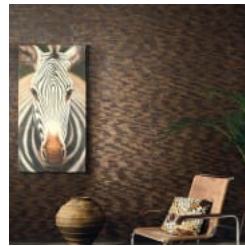

JUA101 WHITE

JUA103 WARM SILVER

JUA104 BROWN

JUA105 BLACK

JUA106 BLUE

JUA107 RED

bakbak-mosaic-jungle-
promo-3.jpg

bakbak-mosaic-jungle-
promo-4.jpg

BAKBAK MOSAIC JUNGLE

Wallcoverings » Decorative Wallcoverings

Bakbak Mosaic is a 91cm wide decorative wallcovering inspired by the textures and colours of the jungle. Available in 7 colourways.

Description	Abundant nature, explosive colours, stylized tiger motifs...the jungle comes to life! Mosaics of bakbak (bark of the banana plant) have been collected together with delicate weaves of natural fibres in tropical colours. Search Jungle for the complete collection.
Roll Size	91cm wide - Available by the lineal metre
Composition	Bakbak on non woven. 712 g/m ²
Pattern Repeat Size	N/A
Environmental Info	The materials contained in these wallcoverings are naturally occurring and renewable resources harvested from farms and coloured with water-based inks.
Fire Rating	Tested in accordance with AS ISO 9705 2003 for the purpose of determining the Group Number classification as required by the Building Code of Australia for the control of fire spread on interior wall and ceiling linings. The result achieved was: Classification - Group 2 Specific Extinction - Less than 250m ² /kg
Warranty	2-year warranty. Visit baresque.com.au/warranty for complete details.
Lead Time	<ul style="list-style-type: none">• 2-weeks (approx.) from Wednesday, subject to stock availability.• Additional 1-week for Western Australia.• Express delivery is available subject to a surcharge. Contact Baresque for details and pricing.
Suggested Installation	Reverse hang alternate drops / butt join. Baresque recommends and supplies Roman brand adhesives and primers.