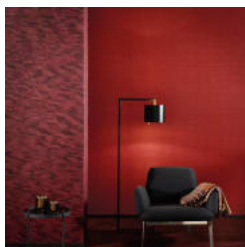

1 of 5

BAKBAK MOSAIC JUNGLE

Wallcoverings » Decorative Wallcoverings

bakbak-mosaic-jungle-
promo-3.jpg

bakbak-mosaic-jungle-
promo-4.jpg

BAKBAK MOSAIC JUNGLE

Wallcoverings » Decorative Wallcoverings

Bakbak Mosaic is a 91cm wide decorative wallcovering inspired by the textures and colours of the jungle. Available in 7 colourways.