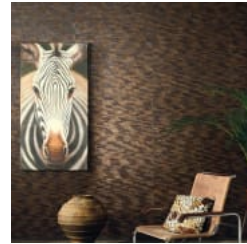

JUA101 WHITE

JUA103 WARM SILVER

JUA104 BROWN

JUA105 BLACK

JUA106 BLUE

JUA107 RED

bakbak-mosaic-jungle-
promo-3.jpg

bakbak-mosaic-jungle-
promo-4.jpg

BAKBAK MOSAIC JUNGLE

Wallcoverings » Decorative Wallcoverings

Bakbak Mosaic is a 91cm wide decorative wallcovering inspired by the textures and colours of the jungle. Available in 7 colourways.

Description	Abundant nature, explosive colours, stylized tiger motifs...the jungle comes to life! Mosaics of bakbak (bark of the banana plant) have been collected together with delicate weaves of natural fibres in tropical colours. Search Jungle for the complete collection.
Roll Size	91cm wide - Available by the lineal metre
Composition	Bakbak on non woven. 712 g/m ²
Pattern Repeat Size	N/A
Environmental Info	The materials contained in these wallcoverings are naturally occurring and renewable resources harvested from farms and coloured with water-based inks.
Fire Rating	<p>Tested in accordance with AS ISO 9705 2003 for the purpose of determining the Group Number classification as required by the Building Code of Australia for the control of fire spread on interior wall and ceiling linings.</p> <p>The result achieved was: Classification - Group 2 Specific Extinction - Less than 250m²/kg</p>
Warranty	2-year warranty. Visit baresque.com.au/warranty for complete details.
Lead Time	<ul style="list-style-type: none">• 2-weeks (approx.) from Wednesday, subject to stock availability.• Additional 1-week for Western Australia.• Express delivery is available subject to a surcharge. Contact Baresque for details and pricing.
Suggested Installation	<p>Reverse hang alternate drops / butt join.</p> <p>Baresque recommends and supplies Roman brand adhesives and primers.</p>