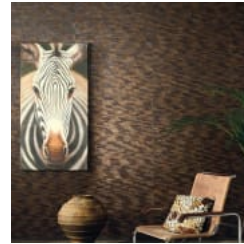

JUA101 WHITE

JUA103 WARM SILVER

JUA104 BROWN

JUA105 BLACK

JUA106 BLUE

JUA107 RED

bakbak-mosaic-jungle-
promo-3.jpg

bakbak-mosaic-jungle-
promo-4.jpg

BAKBAK MOSAIC JUNGLE

Wallcoverings » Decorative Wallcoverings

Bakbak Mosaic is a 91cm wide decorative wallcovering inspired by the textures and colours of the jungle. Available in 7 colourways.

Description	Abundant nature, explosive colours, stylized tiger motifs...the jungle comes to life! Mosaics of bakbak (bark of the banana plant) have been collected together with delicate weaves of natural fibres in tropical colours. Search Jungle for the complete collection.
Roll Size	91cm wide - Available by the lineal metre
Composition	Bakbak on non woven. 712 g/m ²
Pattern Repeat Size	N/A
Environmental Info	The materials contained in these wallcoverings are naturally occurring and renewable resources harvested from farms and coloured with water-based inks.
Fire Rating	<p>Tested in accordance with AS ISO 9705 2003 for the purpose of determining the Group Number classification as required by the Building Code of Australia for the control of fire spread on interior wall and ceiling linings.</p> <p>The result achieved was: Classification - Group 2 Specific Extinction - Less than 250m²/kg</p>
Warranty	2-year warranty. Visit baresque.com.au/warranty for complete details.
Lead Time	<ul style="list-style-type: none">• 2-weeks (approx.) from Wednesday, subject to stock availability.• Additional 1-week for Western Australia.• Express delivery is available subject to a surcharge. Contact Baresque for details and pricing.
Suggested Installation	<p>Reverse hang alternate drops / butt join.</p> <p>Baresque recommends and supplies Roman brand adhesives and primers.</p>