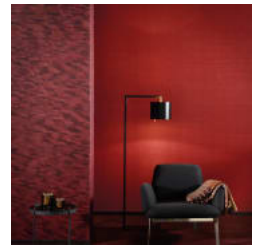

JUA101 WHITE

JUA103 WARM SILVER

JUA104 BROWN

JUA105 BLACK

JUA106 BLUE

JUA107 RED

bakbak-mosaic-jungle-
promo-3.jpg

bakbak-mosaic-jungle-
promo-4.jpg

BAKBAK MOSAIC JUNGLE

Wallcoverings » Decorative Wallcoverings

Bakbak Mosaic is a 91cm wide decorative wallcovering inspired by the textures and colours of the jungle. Available in 7 colourways.

Description	Abundant nature, explosive colours, stylized tiger motifs...the jungle comes to life! Mosaics of bakbak (bark of the banana plant) have been collected together with delicate weaves of natural fibres in tropical colours. Search Jungle for the complete collection.
Roll Size	91cm wide - Available by the lineal metre
Composition	Bakbak on non woven. 712 g/m ²
Pattern Repeat Size	N/A
Environmental Info	The materials contained in these wallcoverings are naturally occurring and renewable resources harvested from farms and coloured with water-based inks.
Fire Rating	Tested in accordance with AS ISO 9705 2003 for the purpose of determining the Group Number classification as required by the Building Code of Australia for the control of fire spread on interior wall and ceiling linings. The result achieved was: Classification - Group 2 Specific Extinction - Less than 250m ² /kg
Warranty	2-year warranty. Visit baresque.com.au/warranty for complete details.
Lead Time	<ul style="list-style-type: none">• 2-weeks (approx.) from Wednesday, subject to stock availability.• Additional 1-week for Western Australia.• Express delivery is available subject to a surcharge. Contact Baresque for details and pricing.
Suggested Installation	Reverse hang alternate drops / butt join. Baresque recommends and supplies Roman brand adhesives and primers.