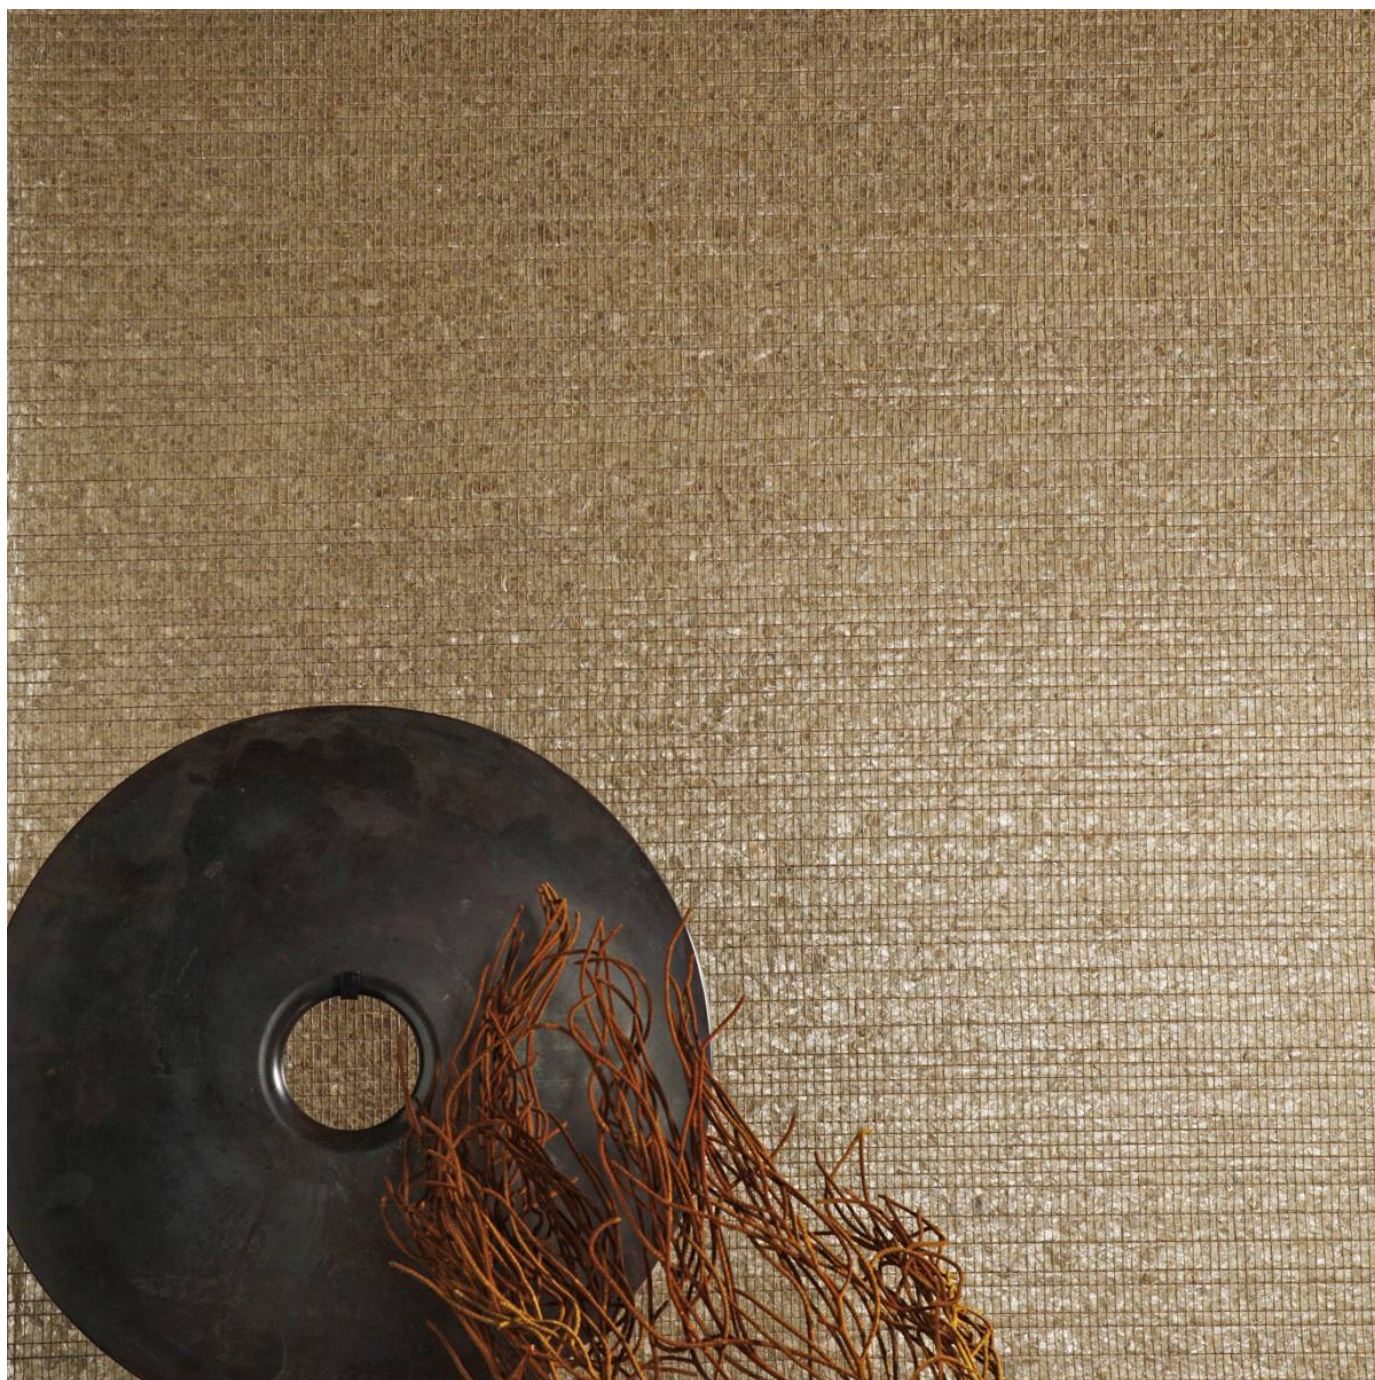

CAPIZ SUMATRA

Wallcoverings » Decorative Wallcoverings

Brand: **Omexco**

Collections: **Sumatra**

Applications: **Walls**

1300 306 399

info@baresque.com.au

baresque.com.au

1 of 5