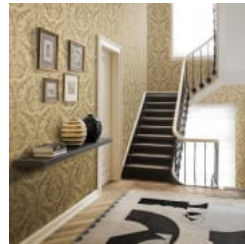

damask-elegance-
promo-1.jpg