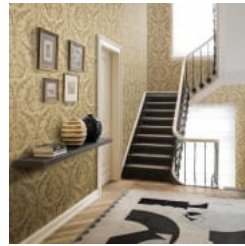

damask-elegance-
promo-1.jpg