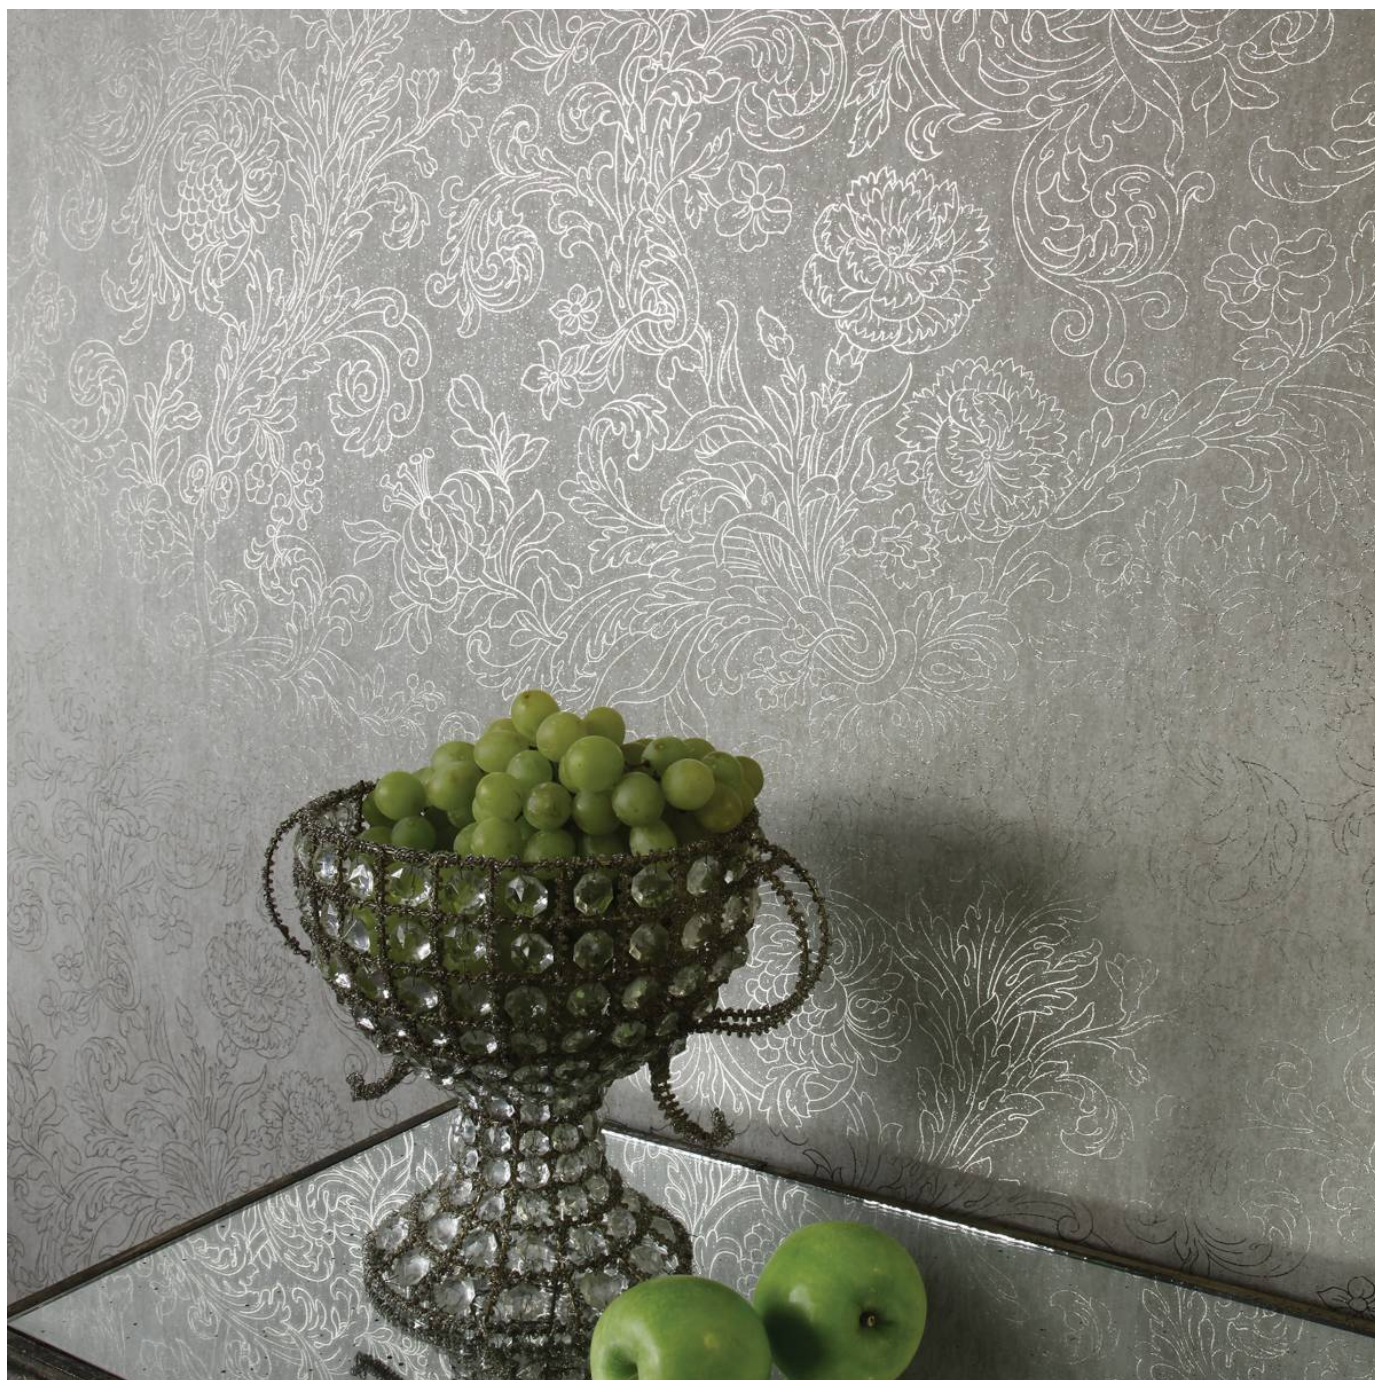

FLOWER IN FOIL PALAZZO

Wallcoverings » Decorative Wallcoverings

Brand: **Omexco**

Collection: **Palazzo**

1300 306 399

info@baresque.com.au

baresque.com.au

1 of 5