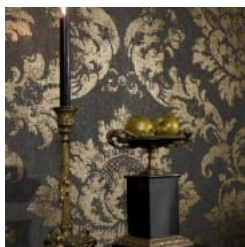

LARGE DAMASK IN FOIL PALAZZO

Wallcoverings » Decorative Wallcoverings

---

large-damask-in-foil-palazzo-promo-1.jpg