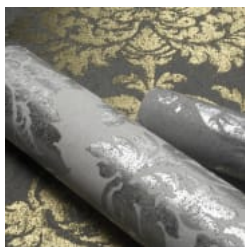

large-damask-in-foil-palazzo-promo-2.jpg