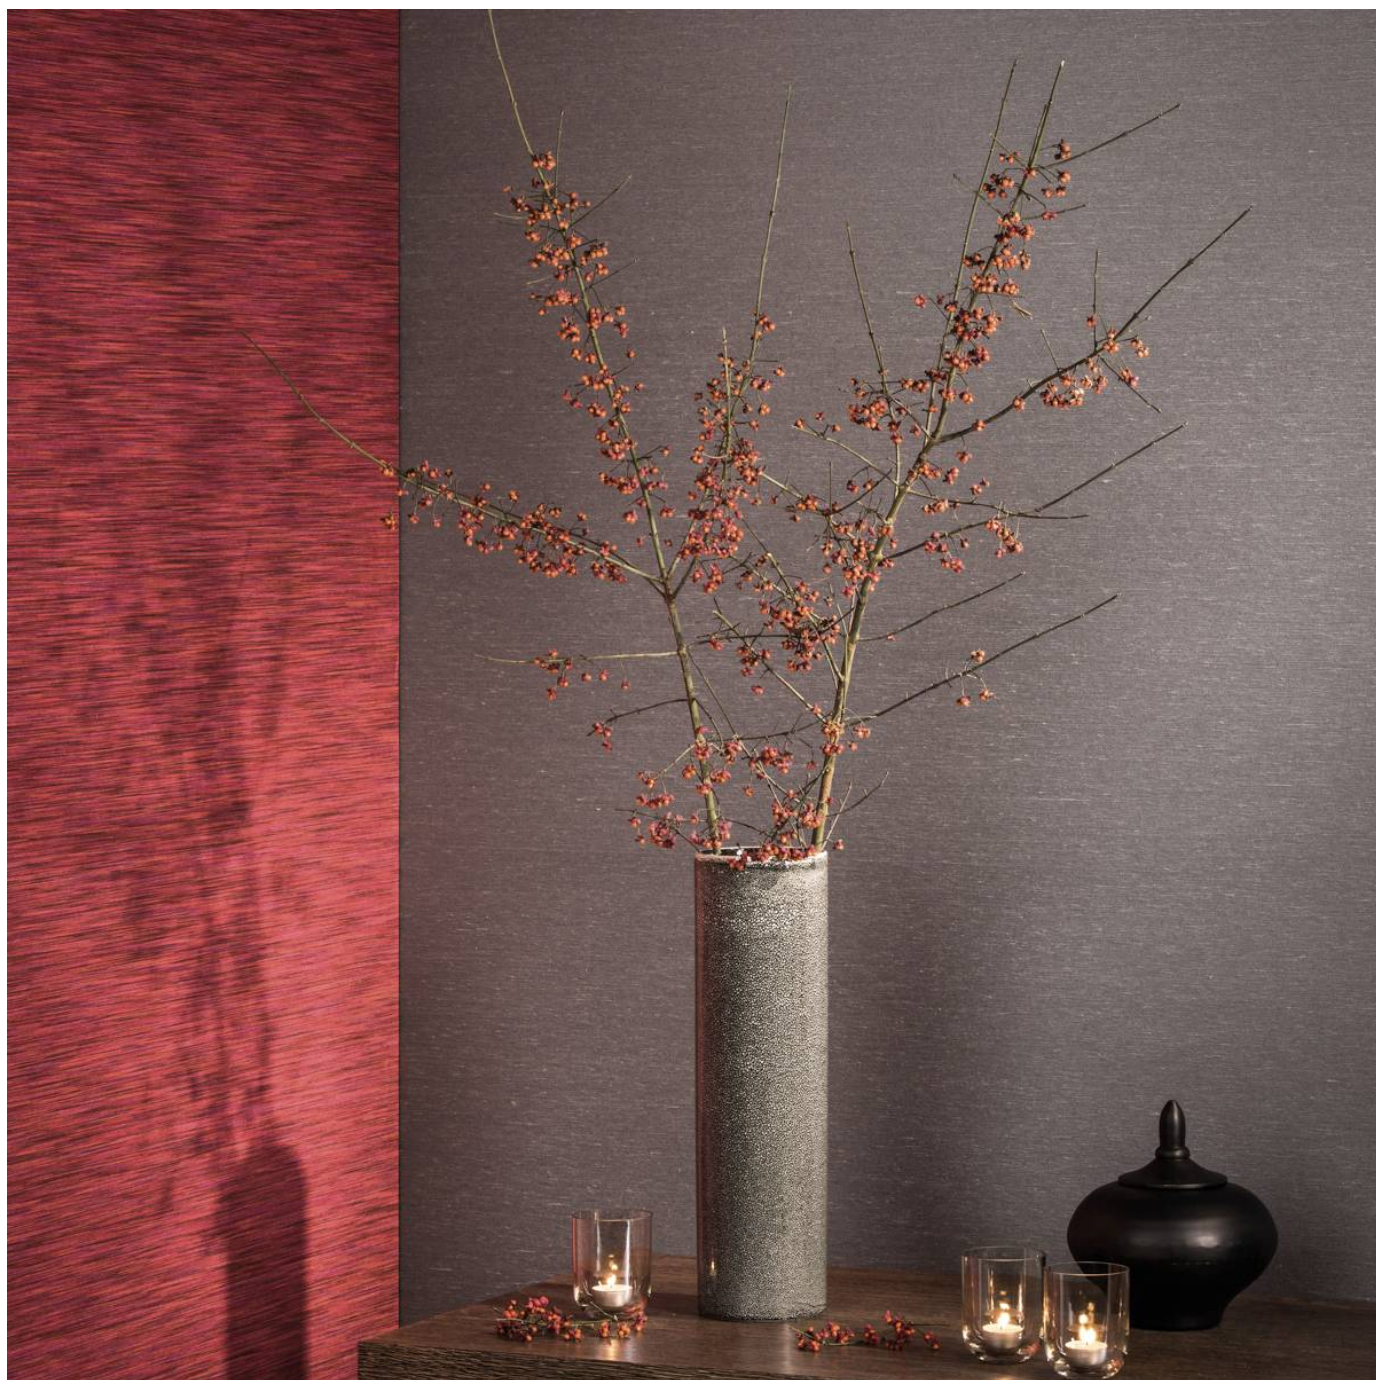

LINEN ELEGANCE

Wallcoverings » Decorative Wallcoverings

Brand: **Omexco**

Collection: **Elegance**

1300 306 399

info@baresque.com.au

baresque.com.au

1 of 5