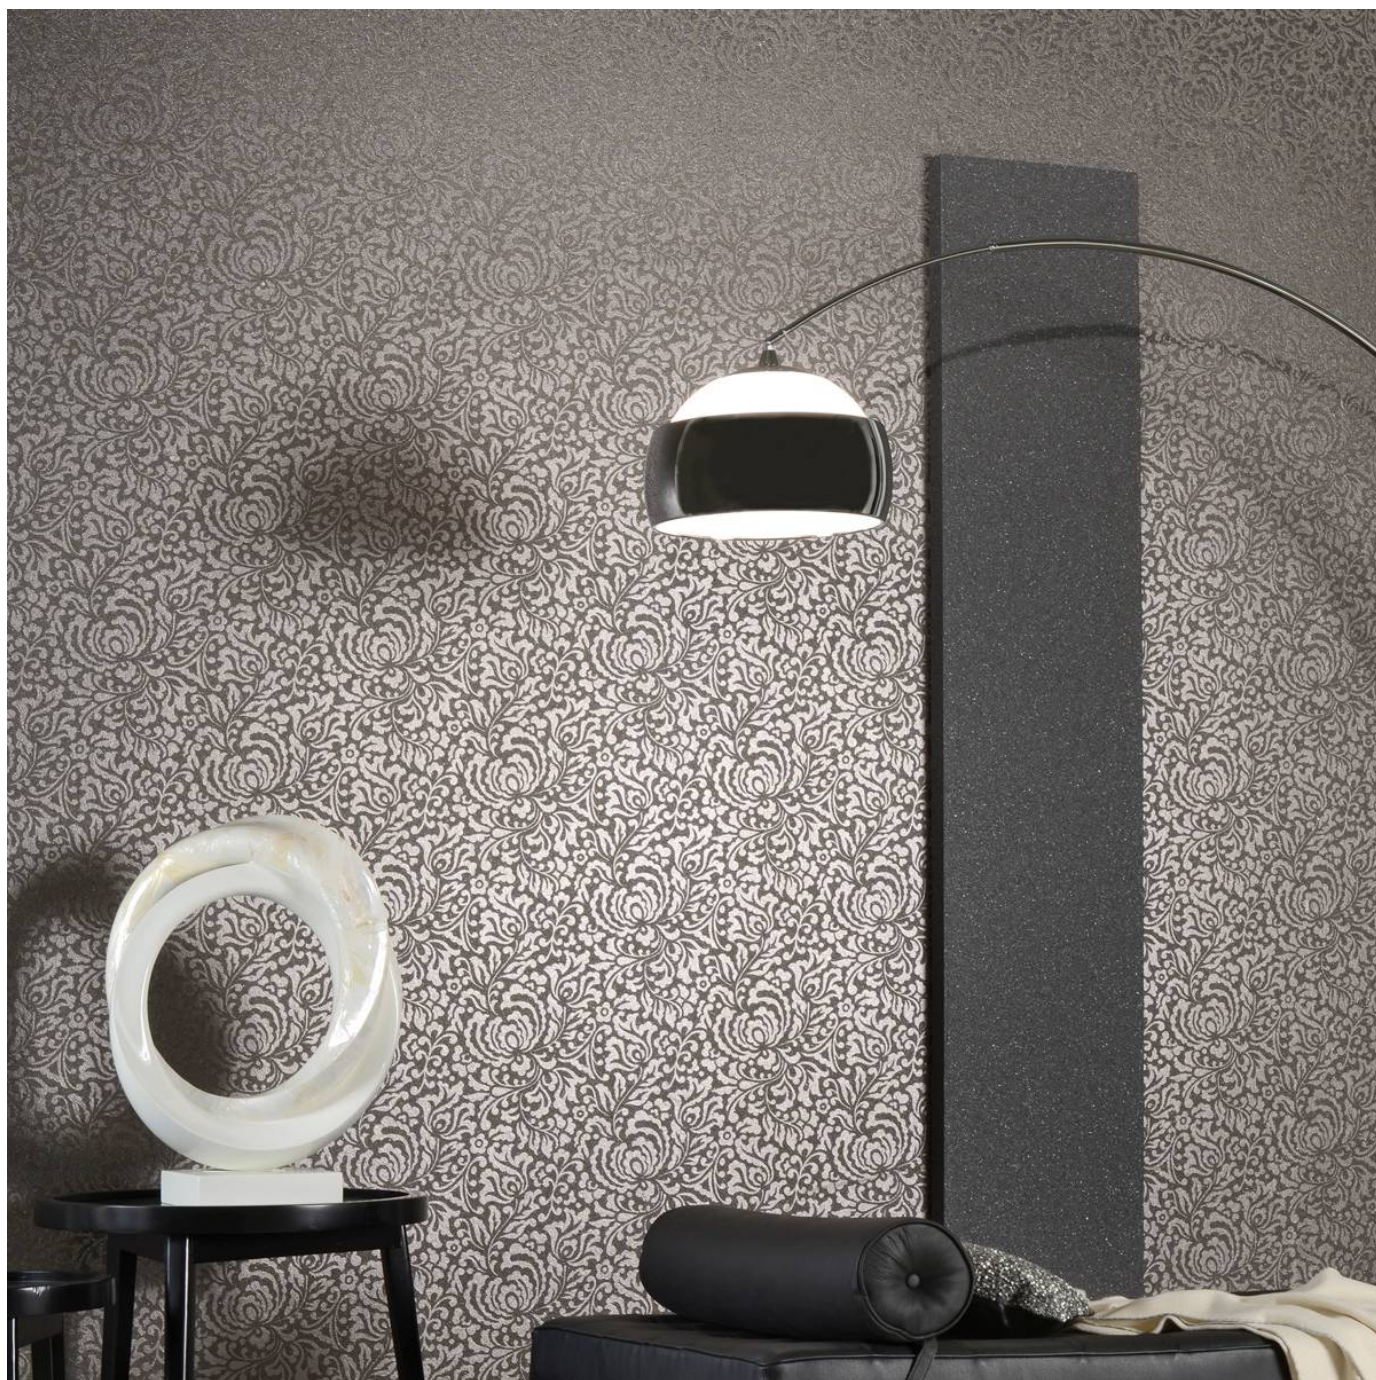

LOTUS MOON MINERALS

Wallcoverings » Decorative Wallcoverings

Brand: **Omexco**

Collection: **Minerals**

1300 306 399

info@baresque.com.au

baresque.com.au

1 of 5