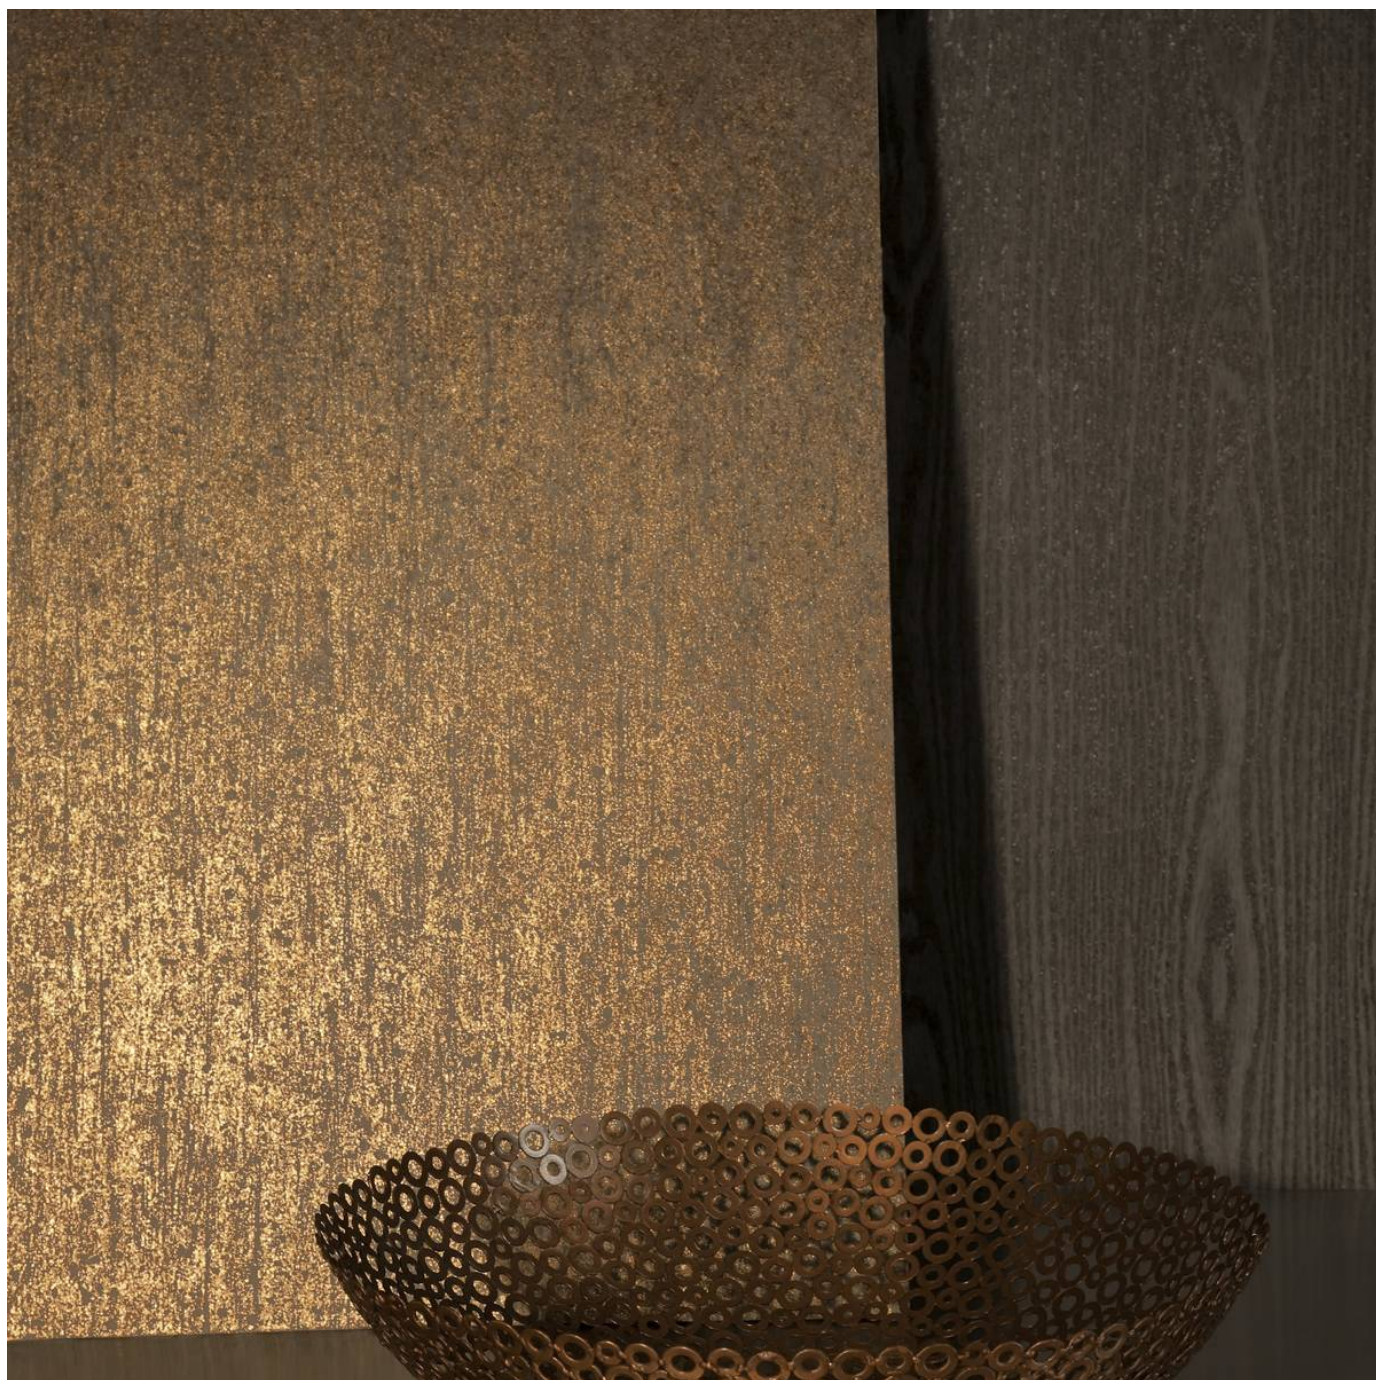

METALLIC ON THE ROCKS

Wallcoverings » Decorative Wallcoverings

Brand: **Omexco**

Collections: **On the Rocks**

Applications: **Walls**

1300 306 399

info@baresque.com.au

baresque.com.au

1 of 4