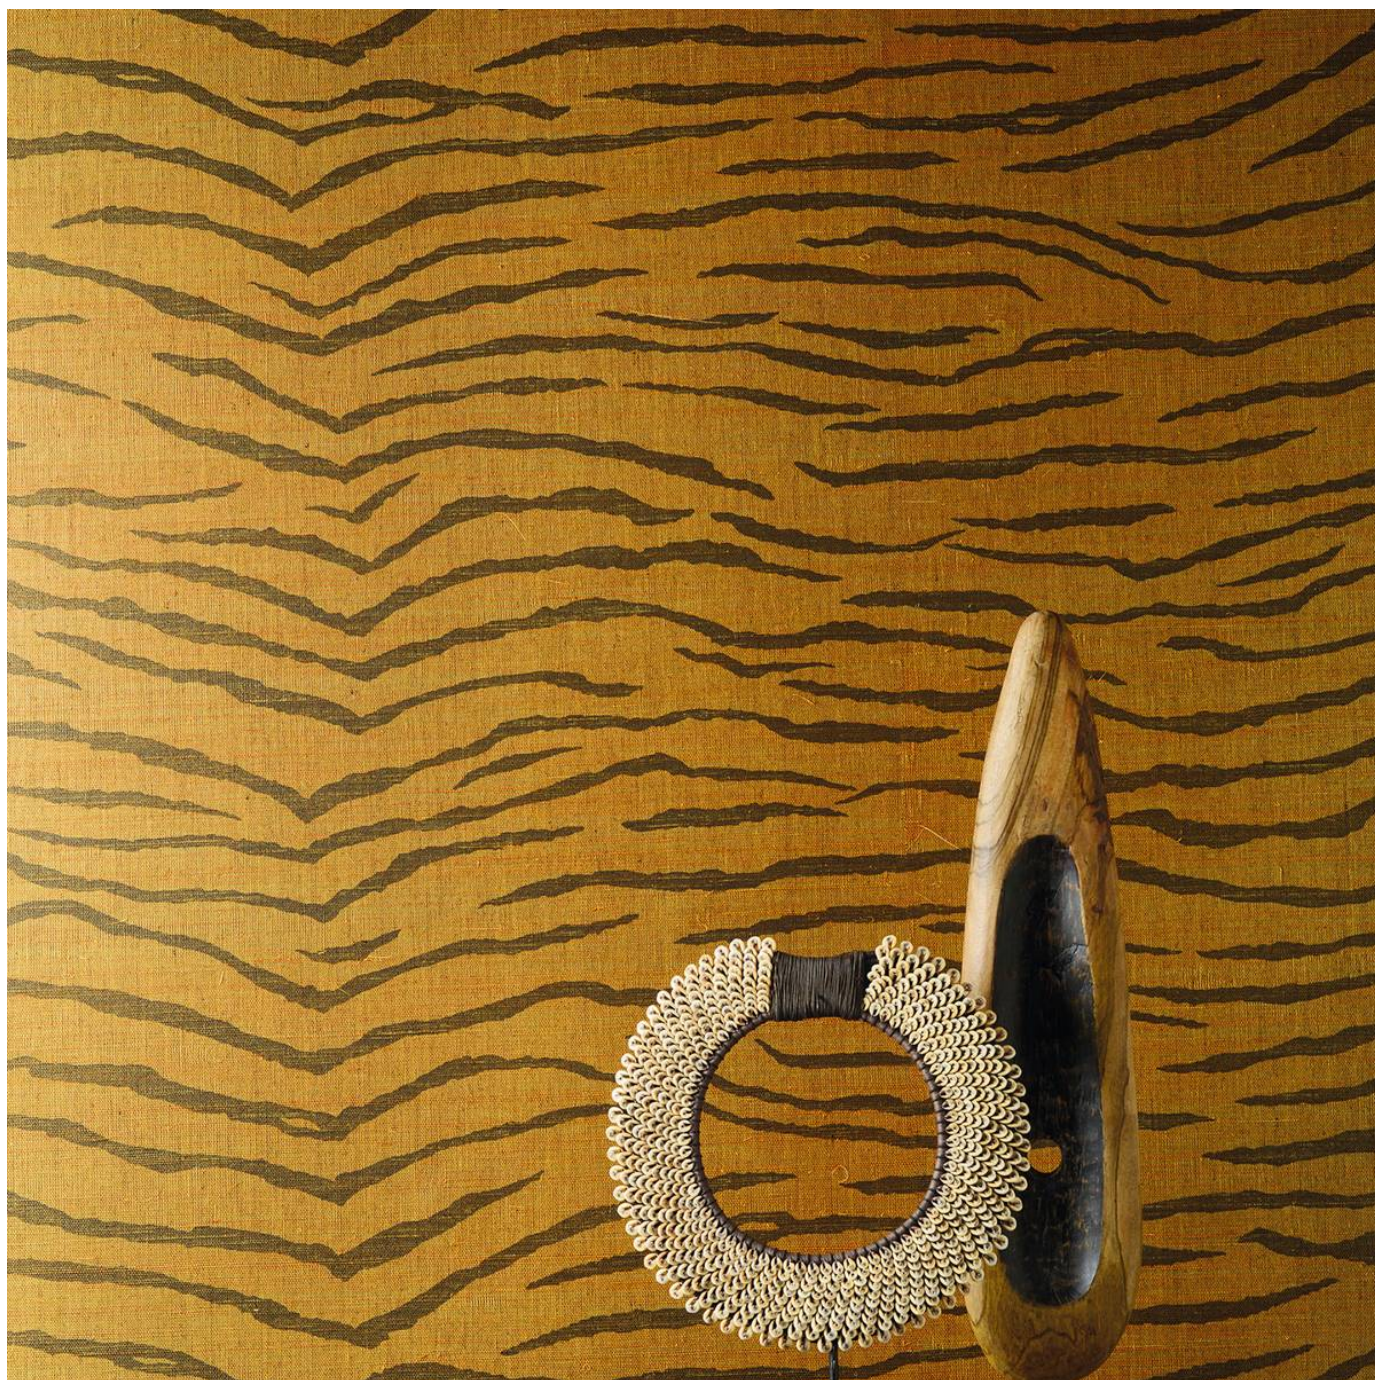

# PRINTED SISAL JUNGLE

Wallcoverings » Decorative Wallcoverings

Brand: **Omexco**

Collections: **Jungle**

Applications: **Walls**

1300 306 399

[info@baresque.com.au](mailto:info@baresque.com.au)

[baresque.com.au](http://baresque.com.au)

# PRINTED SISAL JUNGLE

Wallcoverings » Decorative Wallcoverings

Printed Sisal is a 91cm wide decorative wallcovering inspired by the colours of the jungle with a zebra pattern. Available in 5 colourways.