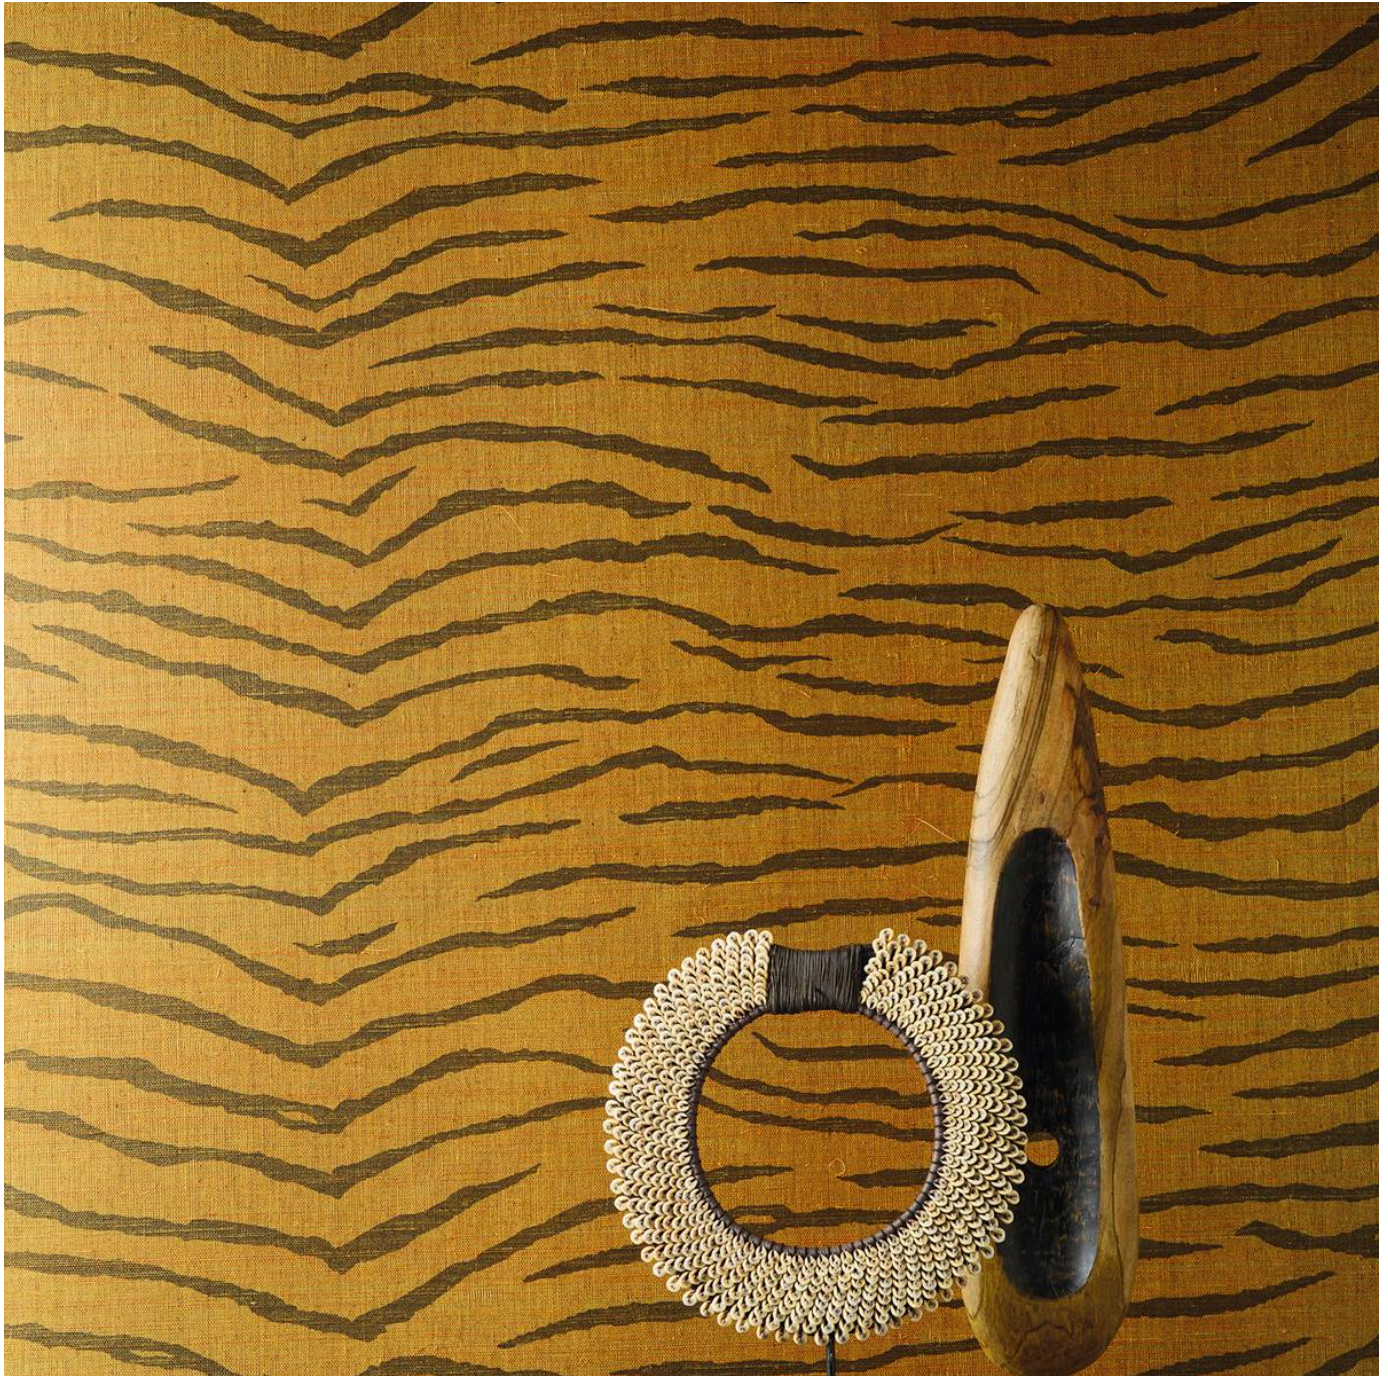

PRINTED SISAL JUNGLE

Wallcoverings » Decorative Wallcoverings

Brand: **Omexco**

Collection: **Jungle**

PRINTED SISAL JUNGLE

Wallcoverings » Decorative Wallcoverings

JUA211 COPPER

JUA224 PETROL

JUA225 OFF WHITE

JUA232 WHITE

JUA233 BEIGE

JUA211

JUA224

JUA225

JUA232

JUA233

printed-sisal-jungle-
promo-3.jpg

PRINTED SISAL JUNGLE

Wallcoverings » Decorative Wallcoverings

Printed Sisal is a 91cm wide decorative wallcovering inspired by the colours of the jungle with a zebra pattern. Available in 5 colourways.

Description	Abundant nature, explosive colours, stylized tiger motifs...the jungle comes to life! Mosaics of bakbak (bark of the banana plant) have been collected together with delicate weaves of natural fibres in tropical colours. Search Jungle for the complete collection.
Roll Size	91cm wide - Available by the lineal metre
Composition	sisal fibres on non woven backing 262 g/m ²
Pattern Repeat Size	101.8cm V, offset match
Environmental Info	The materials contained in these wallcoverings are naturally occurring and renewable resources harvested from farms and coloured with water-based inks.
Fire Rating	<p>Tested in accordance with AS ISO 9705 2003 for the purpose of determining the Group Number classification as required by the Building Code of Australia for the control of fire spread on interior wall and ceiling linings.</p> <p>The result achieved was: Classification - Group 2 Specific Extinction - Less than 250m²/kg</p>
Warranty	2-year warranty. Visit baresque.com.au/warranty for complete details.
Lead Time	<ul style="list-style-type: none">• 2-weeks (approx.) from Wednesday, subject to stock availability.• Additional 1-week for Western Australia.• Express delivery is available subject to a surcharge. Contact Baresque for details and pricing.
Suggested Installation	<p>Reverse hang alternate drops / butt join.</p> <p>Baresque recommends and supplies Roman brand adhesives and primers.</p>
Care Instructions	wc-grasscloth