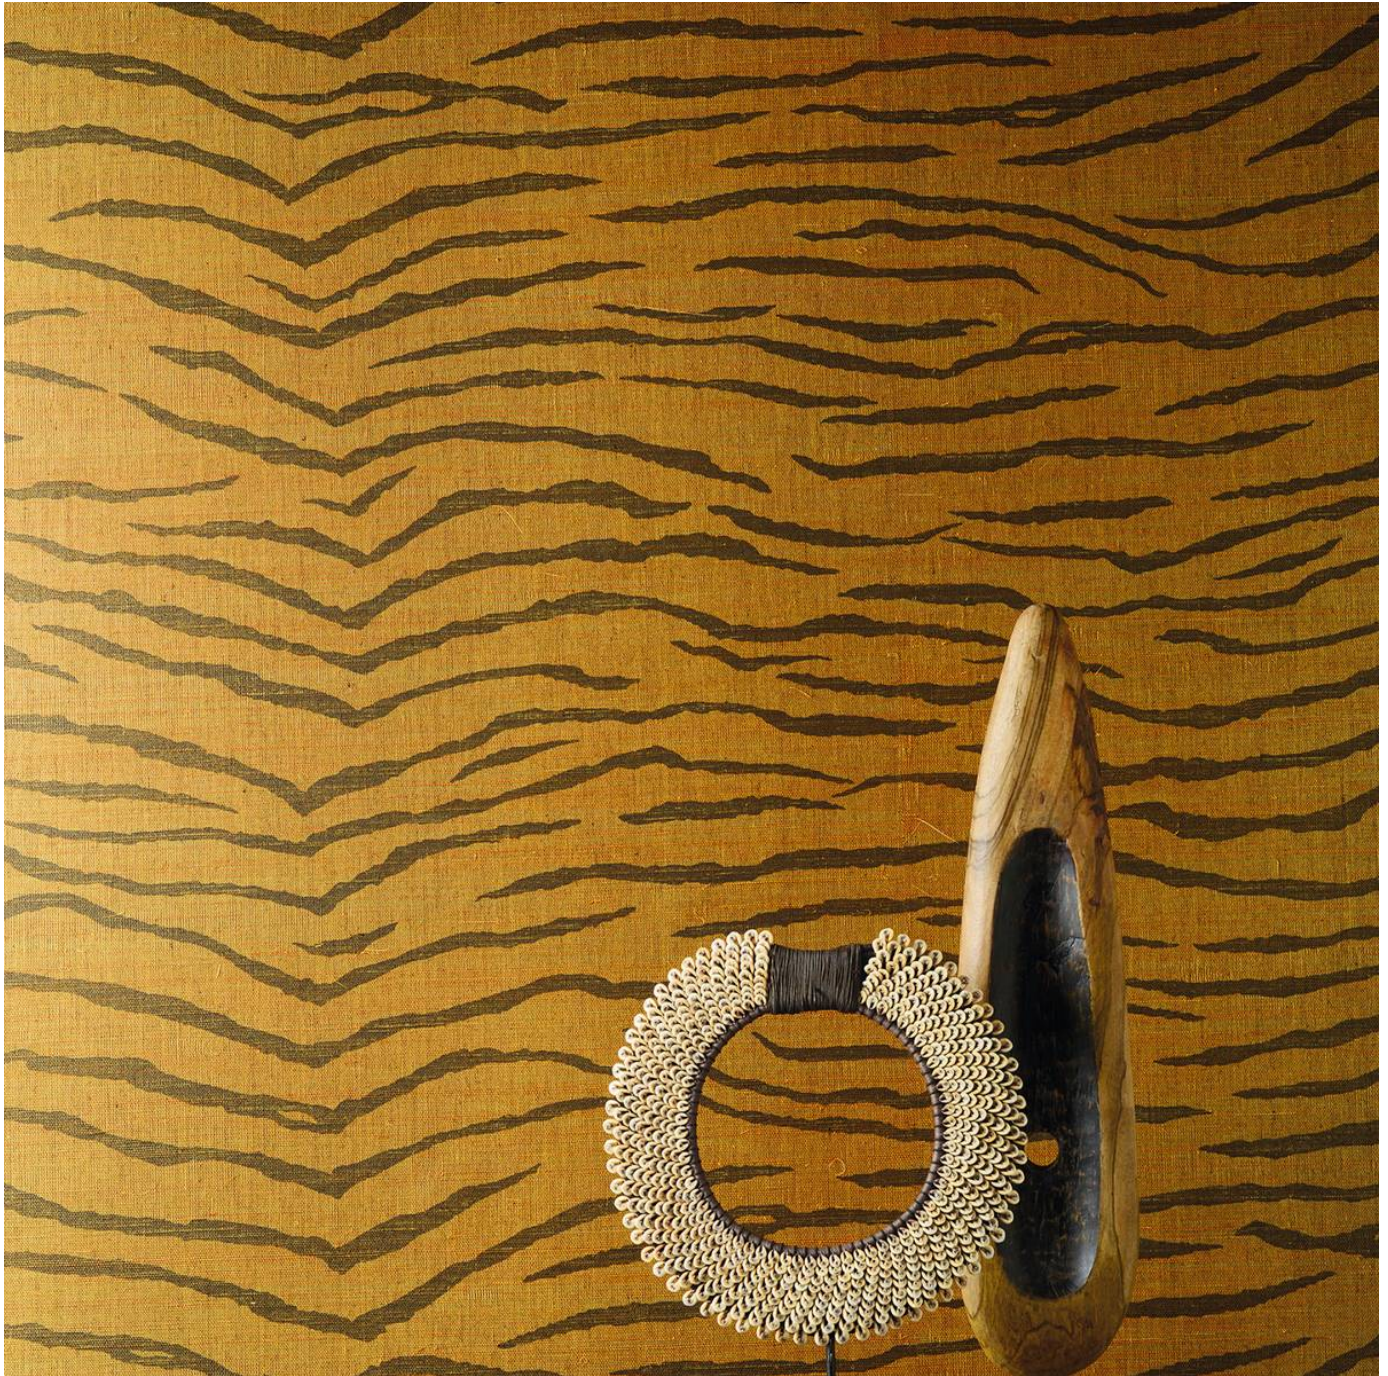

# PRINTED SISAL JUNGLE

Wallcoverings » Decorative Wallcoverings

Brand: **Omexco**

Collection: **Jungle**

# PRINTED SISAL JUNGLE

Wallcoverings » Decorative Wallcoverings

JUA211 COPPER

JUA224 PETROL

JUA225 OFF WHITE

JUA232 WHITE

JUA233 BEIGE

JUA211

# PRINTED SISAL JUNGLE

Wallcoverings » Decorative Wallcoverings

Printed Sisal is a 91cm wide decorative wallcovering inspired by the colours of the jungle with a zebra pattern. Available in 5 colourways.