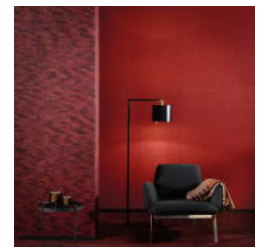

JUA315 GOLD BROWN

JUA321 YELLOW

JUA333 BEIGE

JUA324 GREY

JUA325 PETROL

JUA327 MAUVE

JUA328 OFF WHITE

JUA332 WHITE

sisal-jungle-
promo-2.jpg

sisal-jungle-
promo-1.jpg

SISAL JUNGLE

Wallcoverings » Decorative Wallcoverings

Sisal - Jungle is a 91cm wide decorative wallcovering with delicate weaves of natural fibres that's available in 12 colourways.