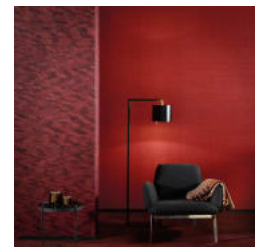

JUA321 YELLOW

JUA333 BEIGE

JUA324 GREY

JUA325 PETROL

JUA327 MAUVE

JUA328 OFF WHITE

JUA332 WHITE

sisal-jungle-
promo-2.jpg

sisal-jungle-
promo-1.jpg

SISAL JUNGLE

Wallcoverings » Decorative Wallcoverings

Sisal - Jungle is a 91cm wide decorative wallcovering with delicate weaves of natural fibres that's available in 12 colourways.