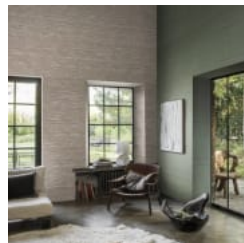

KOA410 HEATHER

KOA411 TEAL

KOA412 MINERAL

KOA413 EDEN

zen-koyori-koa205-
koa413-promo-2.jpg

ZEN KOYORI

Wallcoverings » Decorative Wallcoverings

Zen -Koyori is a 91cm wide decorative wallcovering with a bicolour stripe pattern that's available in 16 colourways.

ZEN KOYORI

Wallcoverings » Decorative Wallcoverings

Additional Comments

Paper strips run along the length of the roll. Pattern can be installed vertically or horizontally. As this design is made of natural materials, some variation in colour within and across batches is an inherent, unavoidable and enjoyable characteristic of the product. When installed, some panelling effect will be apparent.