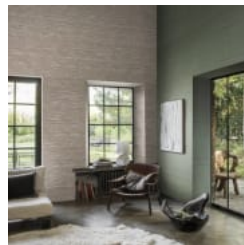

KOA410 HEATHER

KOA411 TEAL

KOA412 MINERAL

KOA413 EDEN

zen-koyori-koa205-
koa413-promo-2.jpg

ZEN KOYORI

Wallcoverings » Decorative Wallcoverings

Zen -Koyori is a 91cm wide decorative wallcovering with a bicolour stripe pattern that's available in 16 colourways.

ZEN KOYORI

Wallcoverings » Decorative Wallcoverings

Additional Comments Paper strips run along the length of the roll. Pattern can be installed vertically or horizontally As this design is made of natural materials, some variation in colour within and across batches is an inherent, unavoidable and enjoyable characteristic of the product. When installed, some panelling effect will be apparent.