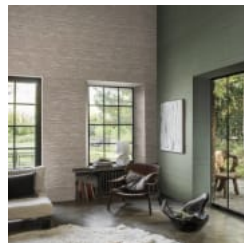

KOA410 HEATHER

KOA411 TEAL

KOA412 MINERAL

KOA413 EDEN

zen-koyori-koa205-
koa413-promo-2.jpg

ZEN KOYORI

Wallcoverings » Decorative Wallcoverings

Zen -Koyori is a 91cm wide decorative wallcovering with a bicolour stripe pattern that's available in 16 colourways.

ZEN KOYORI

Wallcoverings » Decorative Wallcoverings

Additional Comments

Paper strips run along the length of the roll. Pattern can be installed vertically or horizontally As this design is made of natural materials, some variation in colour within and across batches is an inherent, unavoidable and enjoyable characteristic of the product. When installed, some panelling effect will be apparent.