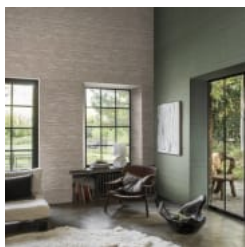

1 of 5

ZEN KOYORI

Wallcoverings » Decorative Wallcoverings

zen-koyori-koa205-
koa413-promo-2.jpg

ZEN KOYORI

Wallcoverings » Decorative Wallcoverings

Zen -Koyori is a 91cm wide decorative wallcovering with a bicolour stripe pattern that's available in 16 colourways.

ZEN KOYORI

Wallcoverings » Decorative Wallcoverings

Additional Comments

Paper strips run along the length of the roll. Pattern can be installed vertically or horizontally. As this design is made of natural materials, some variation in colour within and across batches is an inherent, unavoidable and enjoyable characteristic of the product. When installed, some panelling effect will be apparent.