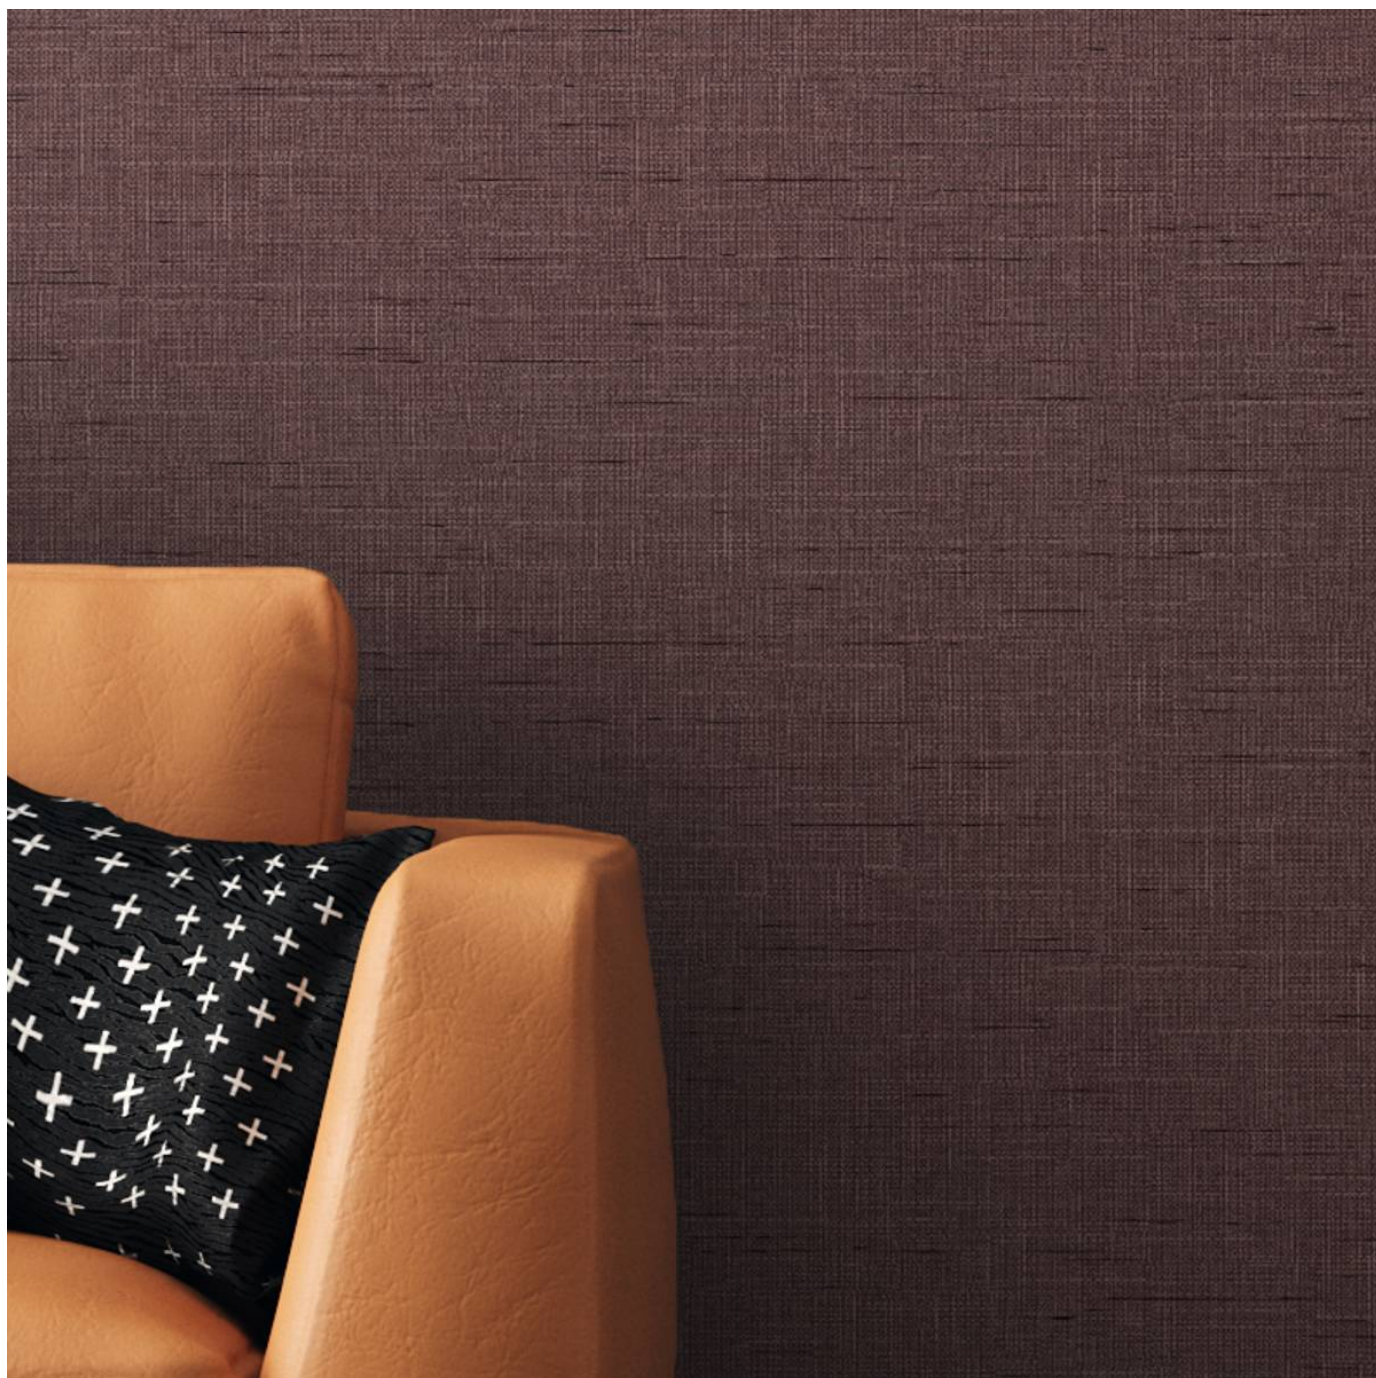

ELKA TEXTURE

Wallcoverings » Commercial Wallcoverings

Brand: **Versa**

1300 306 399

info@baresque.com.au

baresque.com.au

1 of 5