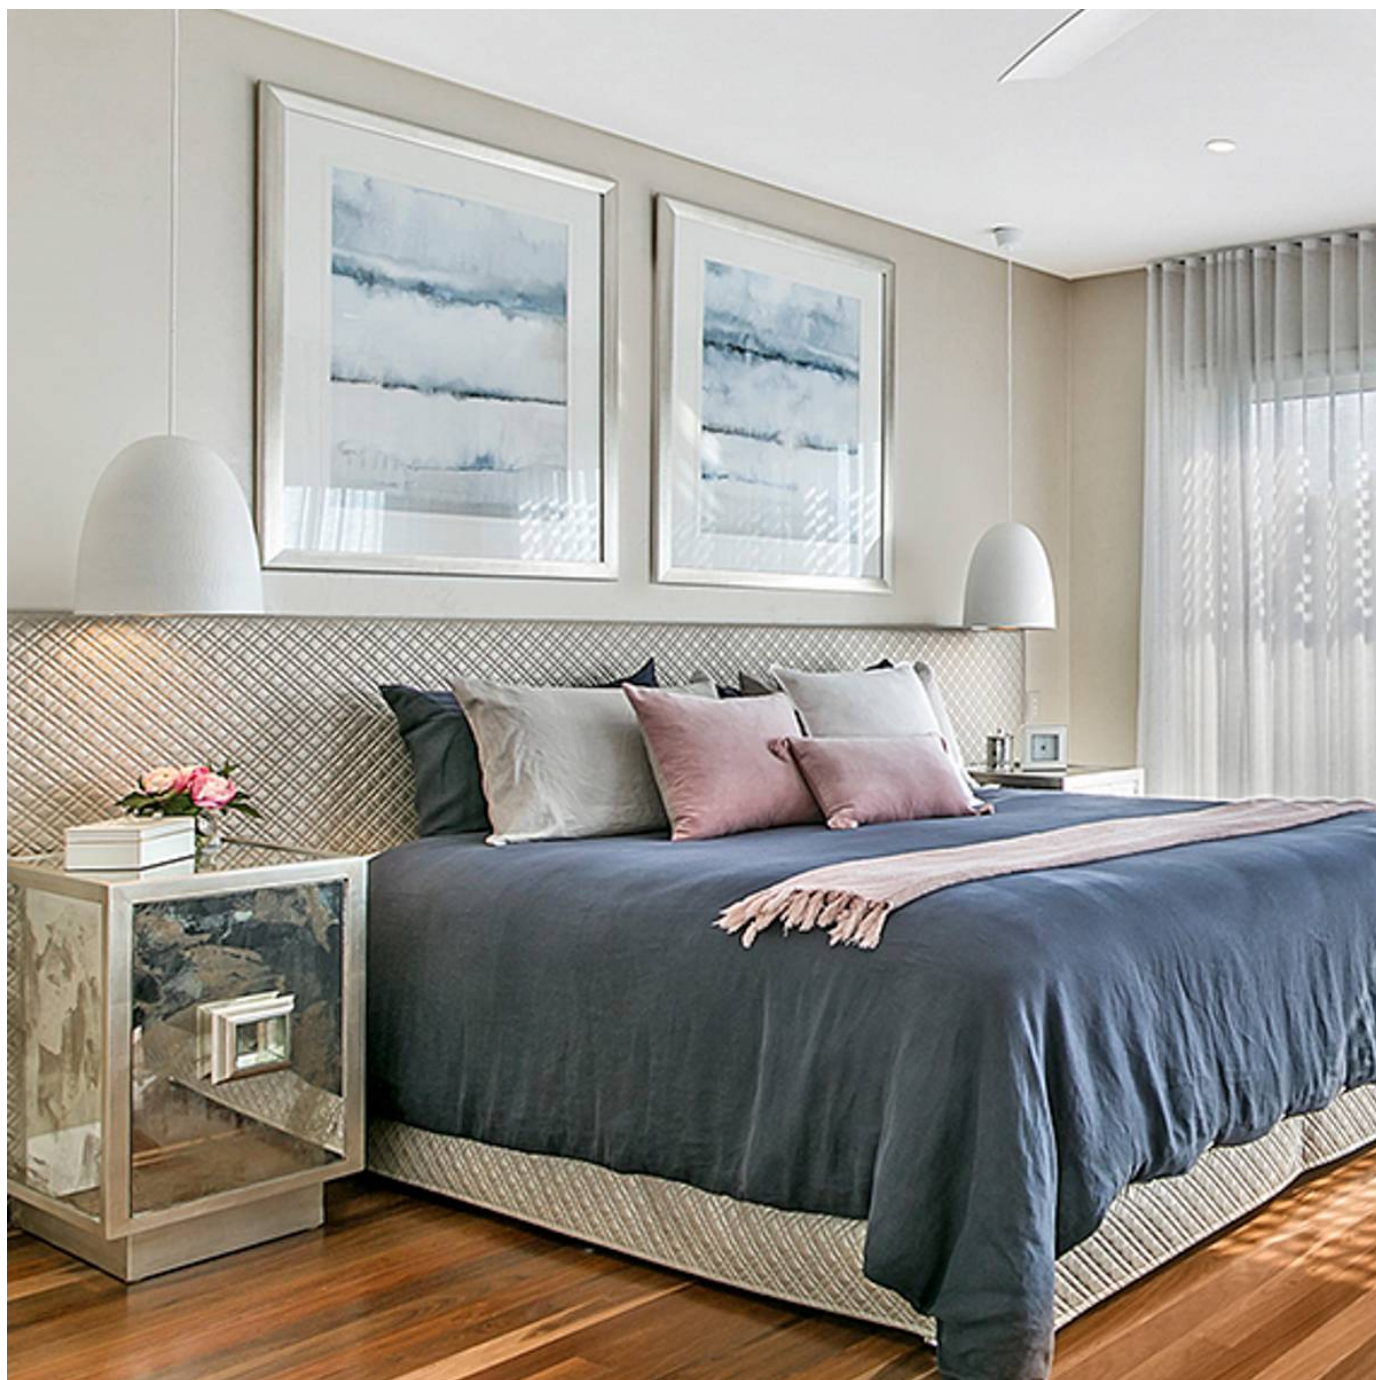

CHATEAUX DIMENSIONAL

Fabrics » Vinyl and Faux Leather Fabrics

Brand: **Concertex**

Collection: **Dimensional**

1300 306 399

info@baresque.com.au

baresque.com.au

1 of 5