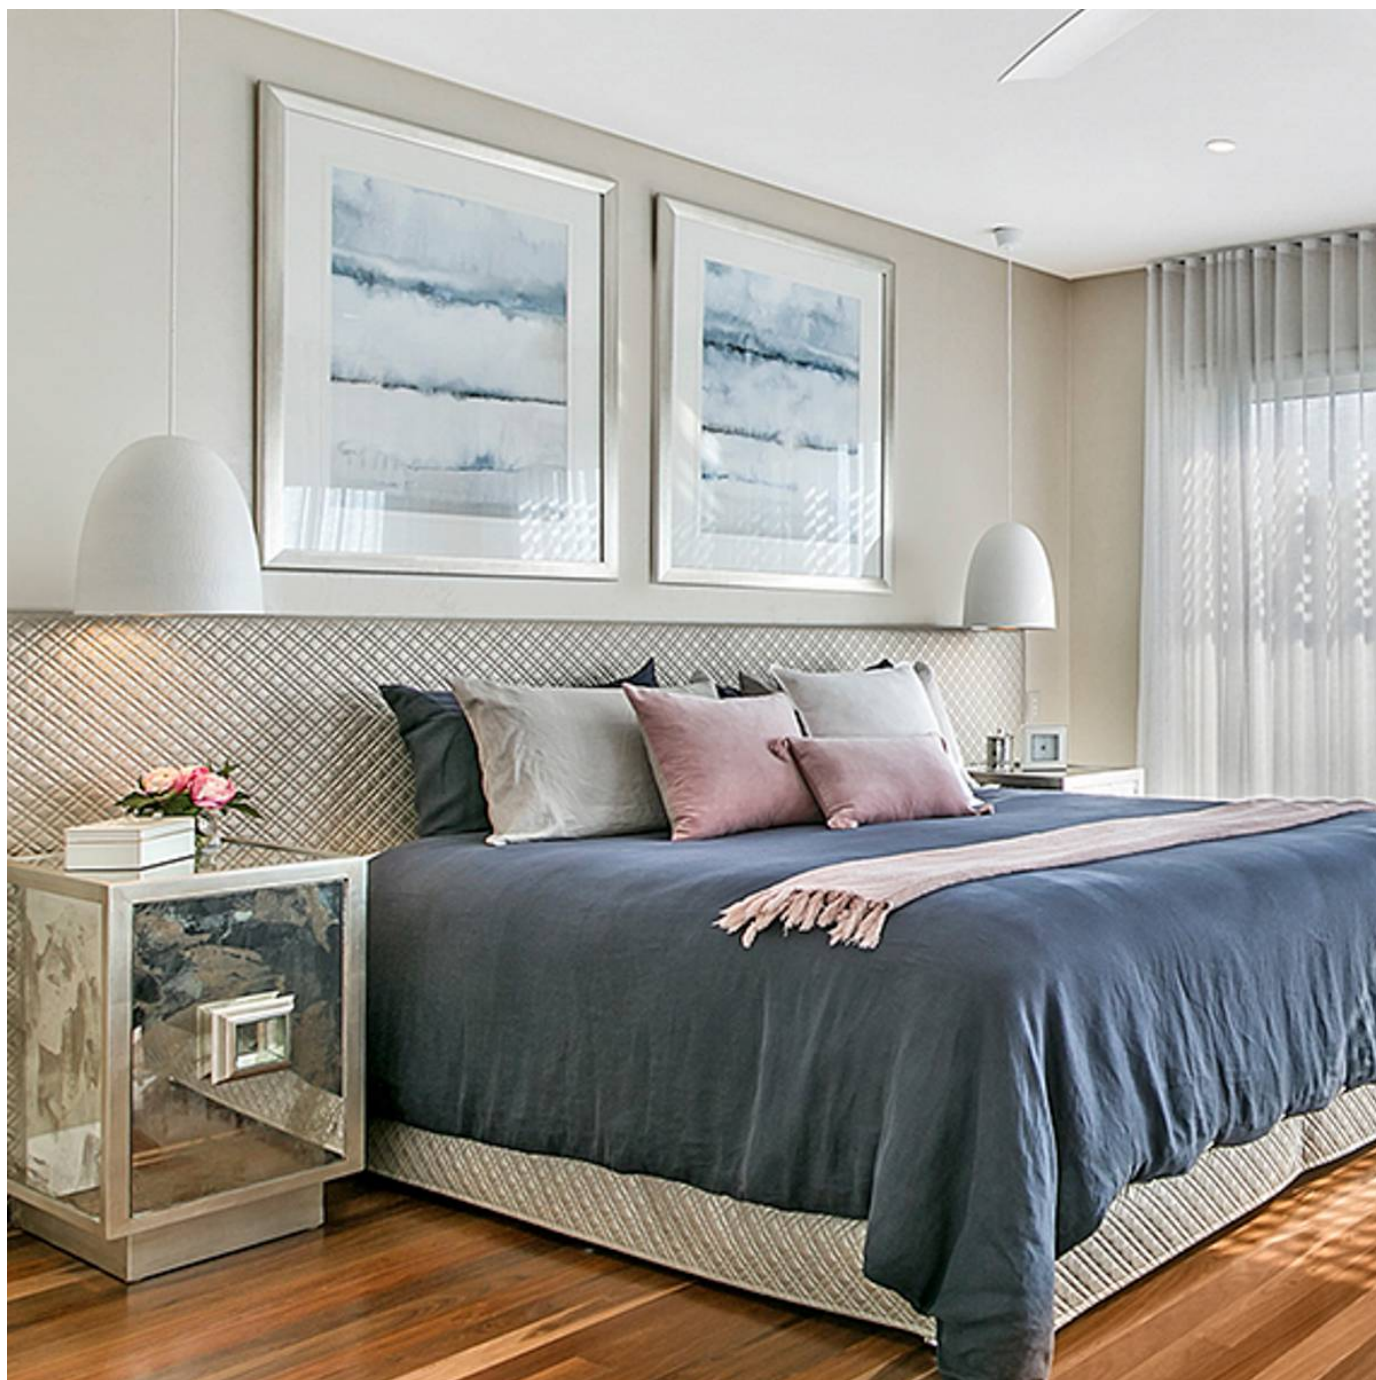

CHATEAUX DIMENSIONAL

Fabrics » Vinyl and Faux Leather Fabrics

Brand: **Concertex**

Collections: **Dimensional**

Applications: **Upholstery**

1300 306 399

info@baresque.com.au

baresque.com.au

1 of 4