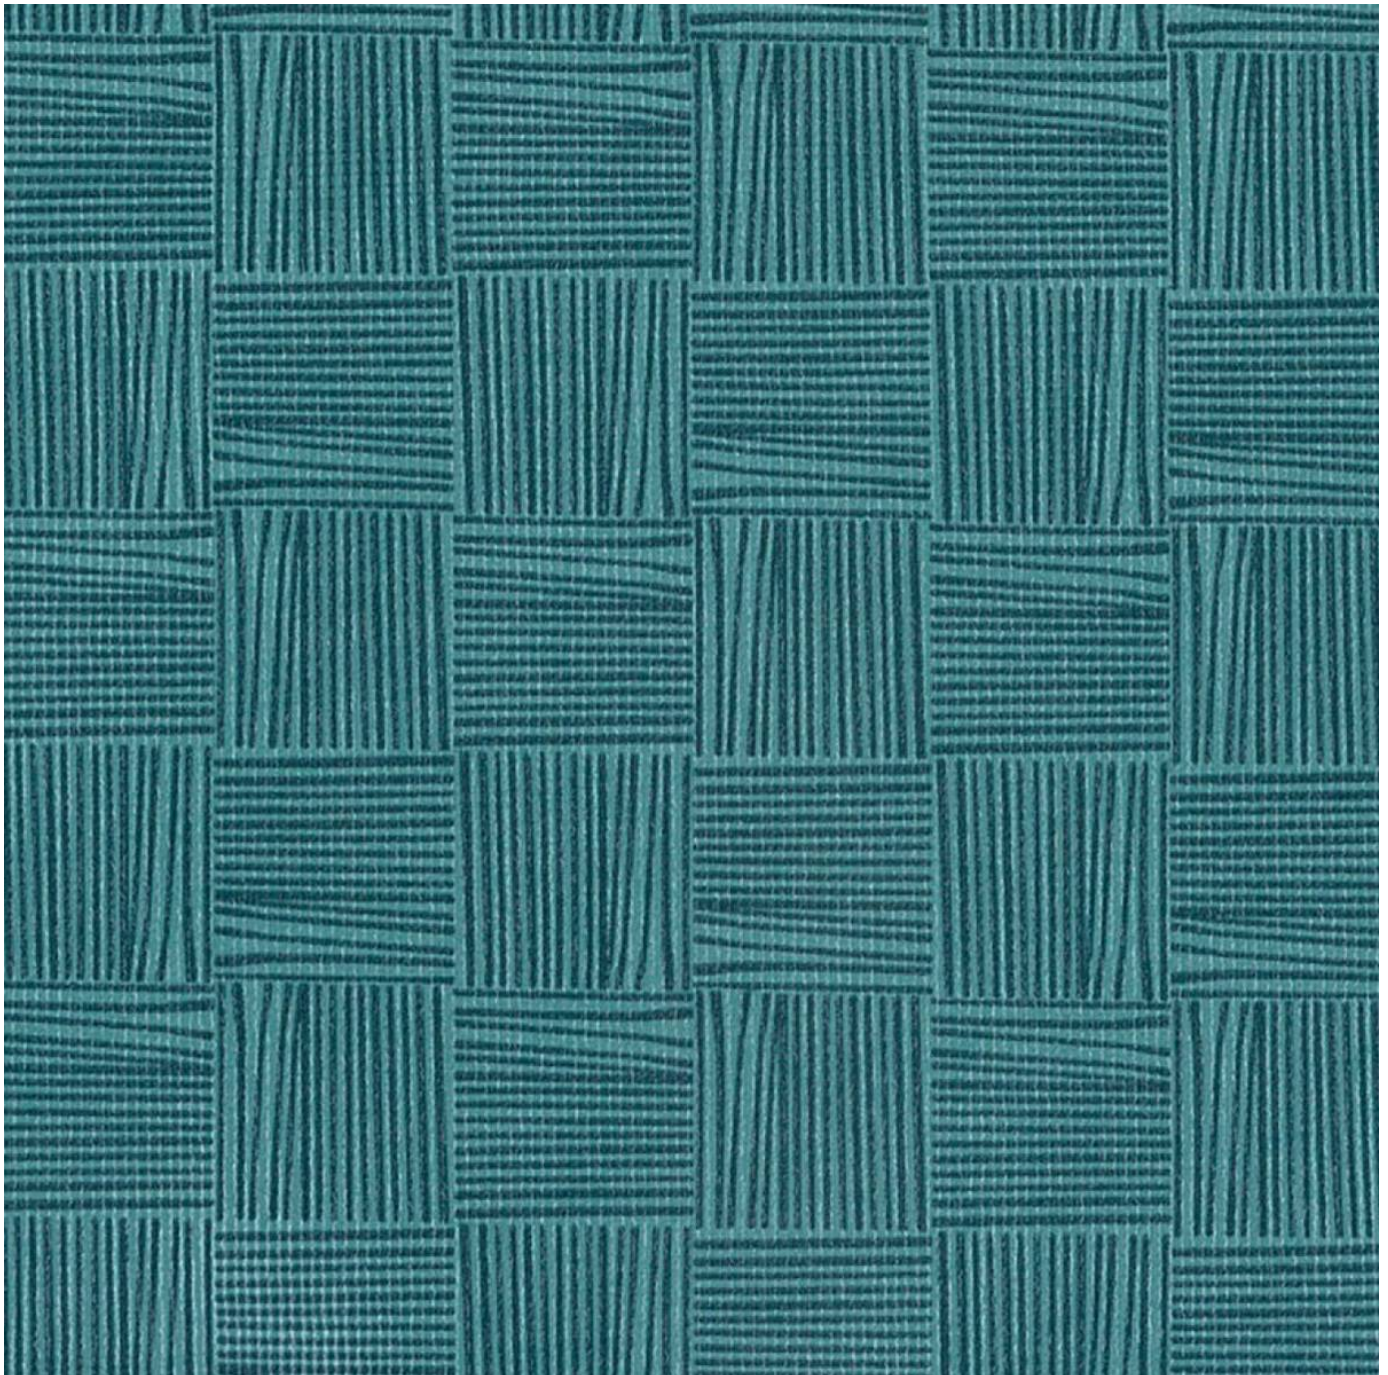

CROSSROAD COUNTERBALANCE

Fabrics » Vinyl and Faux Leather Fabrics

Brand: **Standard Textiles**

Applications: **Upholstery**

1300 306 399

info@baresque.com.au

baresque.com.au

1 of 3

CROSSROAD COUNTERBALANCE

Fabrics » Vinyl and Faux Leather Fabrics

Crossroad is 137cm wide a coated fabric with a district pattern that's available in 14 colours.

✓ Moisture Barrier

Composition Vinyl face with 100% Brushed polyester Knit Backing

Pattern Repeat Size 4cm V. x 4cm H.

Roll Size 137cm x Approx 50m - Available by the lineal metre

Abrasion 350,000 + double rubs Wyzenbeek

Fire Rating Tested in accordance with AS1530.3
Spread of Flame Index - 0
Smoke Developed Index - 5