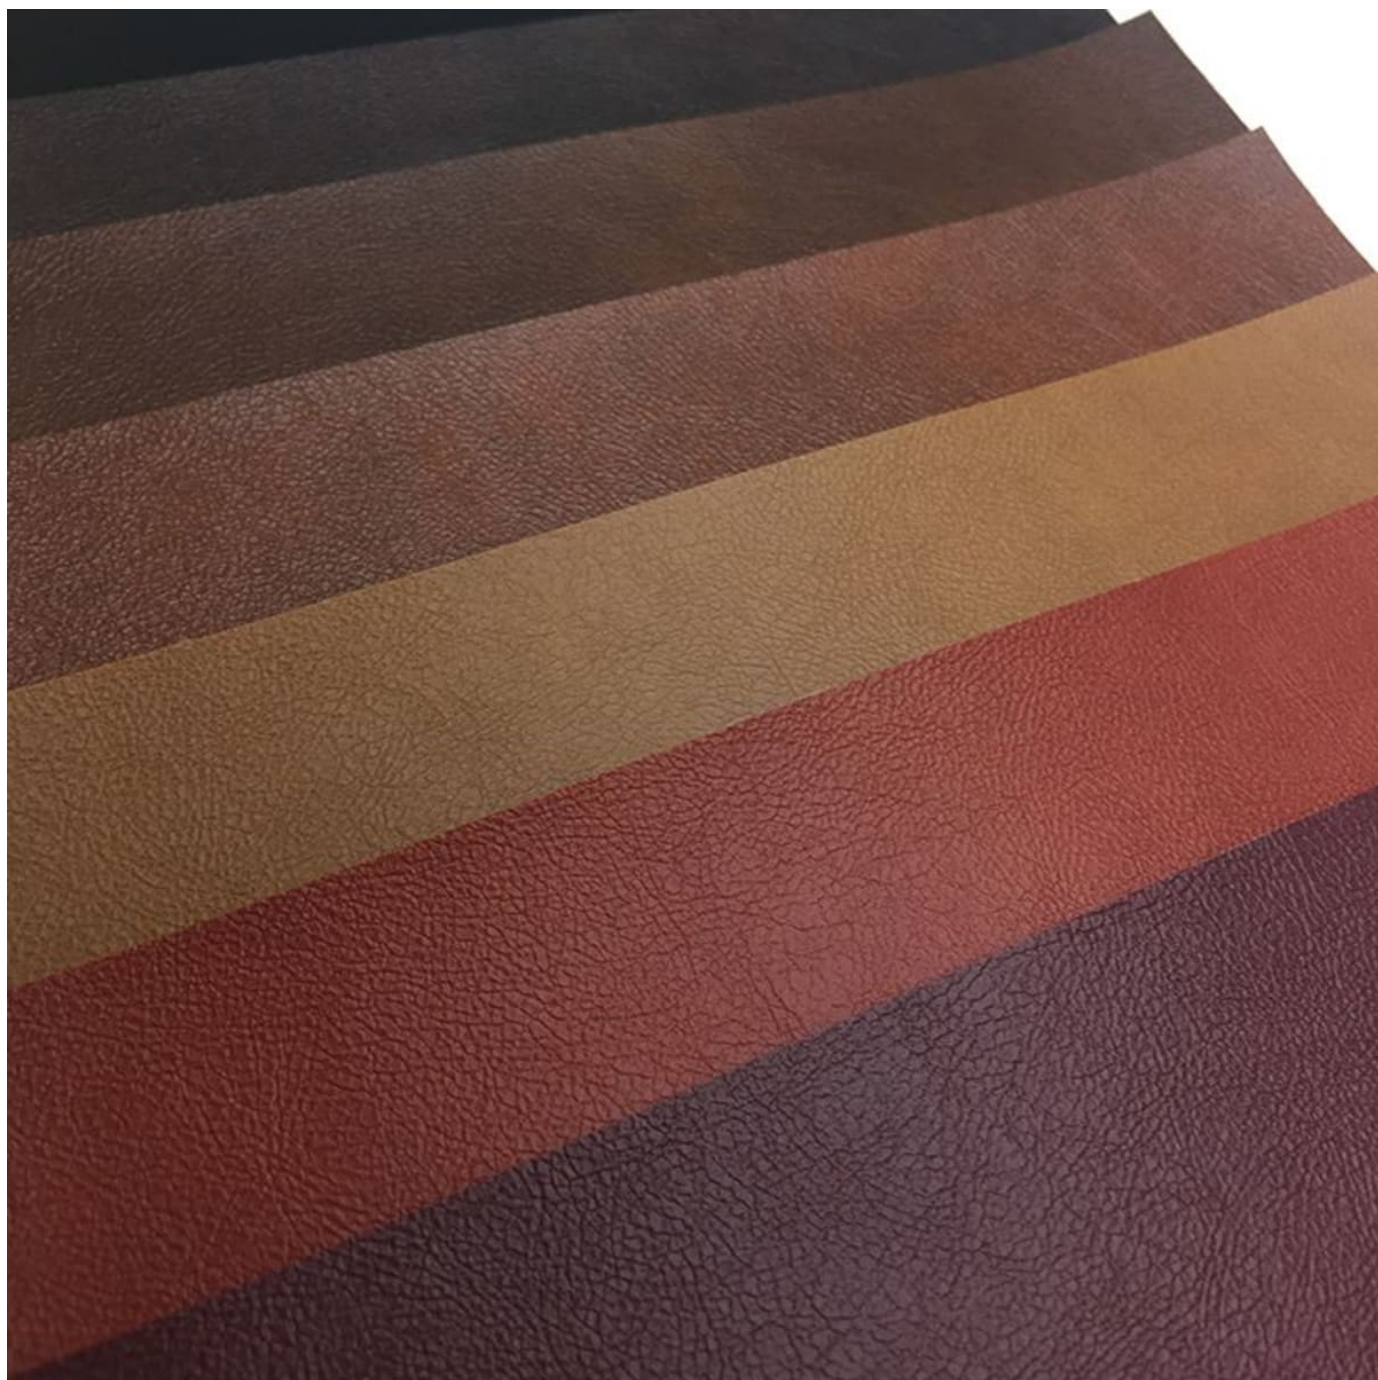

DENALI

Fabrics » Vinyl and Faux Leather Fabrics

Brand: **United Fabrics**

Applications: **Upholstery**

1300 306 399

info@baresque.com.au

baresque.com.au

1 of 4