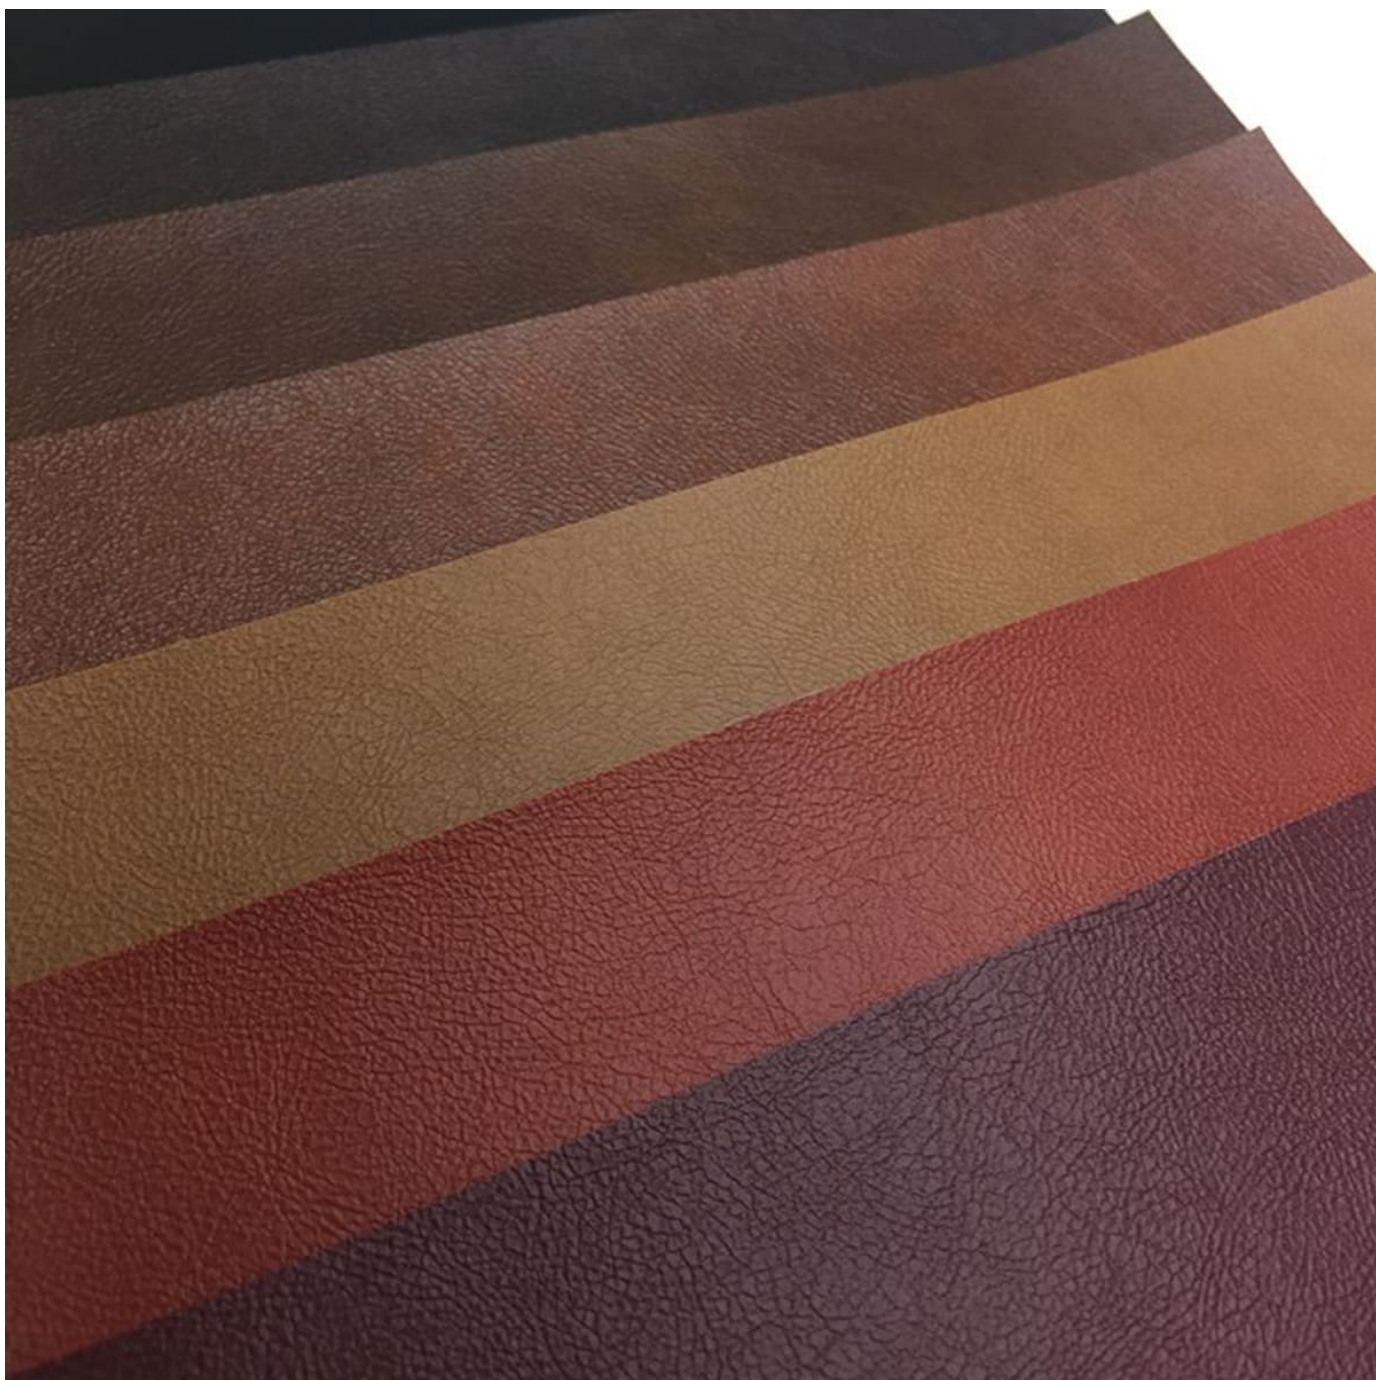

DENALI

Fabrics » Vinyl and Faux Leather Fabrics

Brand: **United Fabrics**