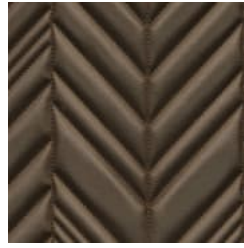

DIVERGENT DIMENSIONAL

Fabrics » Vinyl and Faux Leather Fabrics

COLOURWAY CARD

COLOURWAY CARD

CHARCOAL

DK ESPRESSO

ELK

HONEYCOMB

LINEN

MATCHA

PALLADIUM

PERSIMMON

SAPPHIRE

DIVERGENT DIMENSIONAL

Fabrics » Vinyl and Faux Leather Fabrics

Divergent is a 132cm wide padded faux leather impervious to moisture easily cleaned with just a dry towel that's available in 9 colours

✓ **Bleach Cleanable**

✓ **Moisture Barrier**

✓ **Anti-Bacterial**

Description Perfect for bedheads or upholstered booth seating, DIMENSIONAL is a revolutionary, padded faux leather created by an ultrasonic sealing process. It is impervious to moisture and has extreme depth for 3 dimensional look while flexible enough for easy upholstery. The faux leather surface passes over 100,000 double rubs and contains a built-in graffiti-free layer for stain-free atmosphere. Stains and ballpoint pen marks can easily be wiped away with just a dry towel. Bleach solution can also be used.

DIVERGENT DIMENSIONAL

Fabrics » Vinyl and Faux Leather Fabrics

Colour & Finish Options