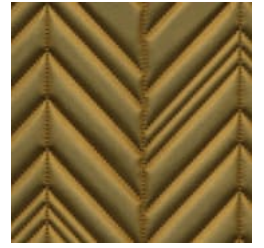

DIVERGENT DIMENSIONAL

Fabrics » Vinyl and Faux Leather Fabrics

COLOURWAY CARD

COLOURWAY CARD

CHARCOAL

DK ESPRESSO

ELK

HONEYCOMB

LINEN

MATCHA

PALLADIUM

PERSIMMON

SAPPHIRE

DIVERGENT DIMENSIONAL

Fabrics » Vinyl and Faux Leather Fabrics

Divergent is a 132cm wide padded faux leather impervious to moisture easily cleaned with just a dry towel that's available in 9 colours

✓ **Bleach Cleanable**

✓ **Moisture Barrier**

✓ **Anti-Bacterial**

Description Perfect for bedheads or upholstered booth seating, DIMENSIONAL is a revolutionary, padded faux leather created by an ultrasonic sealing process. It is impervious to moisture and has extreme depth for 3 dimensional look while flexible enough for easy upholstery. The faux leather surface passes over 100,000 double rubs and contains a built-in graffiti-free layer for stain-free atmosphere. Stains and ballpoint pen marks can easily be wiped away with just a dry towel. Bleach solution can also be used.

DIVERGENT DIMENSIONAL

Fabrics » Vinyl and Faux Leather Fabrics

Colour & Finish Options