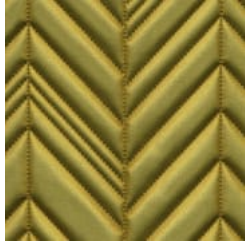

DIVERGENT DIMENSIONAL

Fabrics » Vinyl and Faux Leather Fabrics

COLOURWAY CARD

COLOURWAY CARD

CHARCOAL

DK ESPRESSO

ELK

HONEYCOMB

LINEN

MATCHA

PALLADIUM

PERSIMMON

SAPPHIRE

DIVERGENT DIMENSIONAL

Fabrics » Vinyl and Faux Leather Fabrics

Divergent is a 132cm wide padded faux leather impervious to moisture easily cleaned with just a dry towel that's available in 9 colours

✓ **Bleach Cleanable**

✓ **Moisture Barrier**

✓ **Anti-Bacterial**

Description Perfect for bedheads or upholstered booth seating, DIMENSIONAL is a revolutionary, padded faux leather created by an ultrasonic sealing process. It is impervious to moisture and has extreme depth for 3 dimensional look while flexible enough for easy upholstery. The faux leather surface passes over 100,000 double rubs and contains a built-in graffiti-free layer for stain-free atmosphere. Stains and ballpoint pen marks can easily be wiped away with just a dry towel. Bleach solution can also be used.

DIVERGENT DIMENSIONAL

Fabrics » Vinyl and Faux Leather Fabrics

Colour & Finish Options