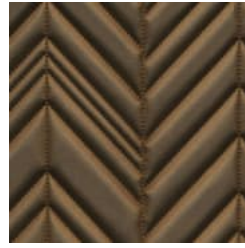

DIVERGENT DIMENSIONAL

Fabrics » Vinyl and Faux Leather Fabrics

COLOURWAY CARD

COLOURWAY CARD

CHARCOAL

DK ESPRESSO

ELK

HONEYCOMB

LINEN

MATCHA

PALLADIUM

PERSIMMON

SAPPHIRE

DIVERGENT DIMENSIONAL

Fabrics » Vinyl and Faux Leather Fabrics

Divergent is a 132cm wide padded faux leather impervious to moisture easily cleaned with just a dry towel that's available in 9 colours

✓ **Bleach Cleanable**

✓ **Moisture Barrier**

✓ **Anti-Bacterial**

Description Perfect for bedheads or upholstered booth seating, DIMENSIONAL is a revolutionary, padded faux leather created by an ultrasonic sealing process. It is impervious to moisture and has extreme depth for 3 dimensional look while flexible enough for easy upholstery. The faux leather surface passes over 100,000 double rubs and contains a built-in graffiti-free layer for stain-free atmosphere. Stains and ballpoint pen marks can easily be wiped away with just a dry towel. Bleach solution can also be used.

DIVERGENT DIMENSIONAL

Fabrics » Vinyl and Faux Leather Fabrics

Colour & Finish Options