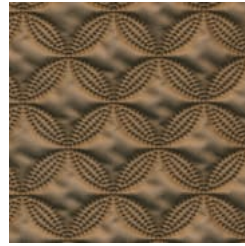

KALEIDO DIMENSIONAL

Fabrics » Vinyl and Faux Leather Fabrics

COLOURWAY CARD

COLOURWAY CARD

CHARCOAL

DK. ESPRESSO

ELK

HONEYCOMB

LINEN

MATCHA

PALLADIUM

PERSIMMON

SAPPHIRE

KALEIDO DIMENSIONAL

Fabrics » Vinyl and Faux Leather Fabrics

Kaleido is a 132cm wide padded faux leather impervious to moisture with a diaper pattern easily clean with a dry towel that's available in 9 colours

✓ **Bleach Cleanable**

✓ **Moisture Barrier**

✓ **Anti-Bacterial**

Description

Perfect for bedheads or upholstered booth seating, DIMENSIONAL is a revolutionary, padded faux leather created by an ultrasonic sealing process. It is impervious to moisture and has extreme depth for 3 dimensional look while flexible enough for easy upholstering. The faux leather surface passes over 100,000 double rubs and contains a built-in graffiti-free layer for stain-free atmosphere. Stains and ballpoint pen marks can easily be wiped away with just a dry towel. Bleach solution can also be used.