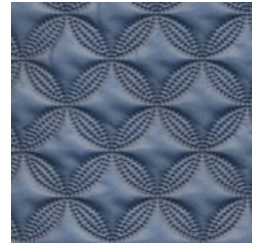

KALEIDO DIMENSIONAL

Fabrics » Vinyl and Faux Leather Fabrics

COLOURWAY CARD

COLOURWAY CARD

CHARCOAL

DK. ESPRESSO

ELK

HONEYCOMB

LINEN

MATCHA

PALLADIUM

PERSIMMON

SAPPHIRE

KALEIDO DIMENSIONAL

Fabrics » Vinyl and Faux Leather Fabrics

Kaleido is a 132cm wide padded faux leather impervious to moisture with a diaper pattern easily clean with a dry towel that's available in 9 colours

✓ **Bleach Cleanable**

✓ **Moisture Barrier**

✓ **Anti-Bacterial**

Description

Perfect for bedheads or upholstered booth seating, DIMENSIONAL is a revolutionary, padded faux leather created by an ultrasonic sealing process. It is impervious to moisture and has extreme depth for 3 dimensional look while flexible enough for easy upholstering. The faux leather surface passes over 100,000 double rubs and contains a built-in graffiti-free layer for stain-free atmosphere. Stains and ballpoint pen marks can easily be wiped away with just a dry towel. Bleach solution can also be used.