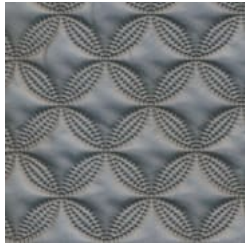

KALEIDO DIMENSIONAL

Fabrics » Vinyl and Faux Leather Fabrics

COLOURWAY CARD

COLOURWAY CARD

CHARCOAL

DK. ESPRESSO

ELK

HONEYCOMB

LINEN

MATCHA

PALLADIUM

PERSIMMON

SAPPHIRE

KALEIDO DIMENSIONAL

Fabrics » Vinyl and Faux Leather Fabrics

Kaleido is a 132cm wide padded faux leather impervious to moisture with a diaper pattern easily clean with a dry towel that's available in 9 colours

✓ **Bleach Cleanable**

✓ **Moisture Barrier**

✓ **Anti-Bacterial**

Description

Perfect for bedheads or upholstered booth seating, DIMENSIONAL is a revolutionary, padded faux leather created by an ultrasonic sealing process. It is impervious to moisture and has extreme depth for 3 dimensional look while flexible enough for easy upholstering. The faux leather surface passes over 100,000 double rubs and contains a built-in graffiti-free layer for stain-free atmosphere. Stains and ballpoint pen marks can easily be wiped away with just a dry towel. Bleach solution can also be used.

KALEIDO DIMENSIONAL

Fabrics » Vinyl and Faux Leather Fabrics

Colour & Finish Options