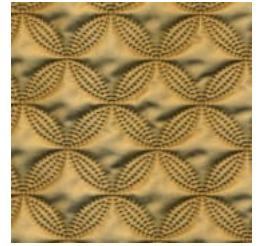

KALEIDO DIMENSIONAL

Fabrics » Vinyl and Faux Leather Fabrics

COLOURWAY CARD

COLOURWAY CARD

CHARCOAL

DK. ESPRESSO

ELK

HONEYCOMB

LINEN

MATCHA

PALLADIUM

PERSIMMON

SAPPHIRE

KALEIDO DIMENSIONAL

Fabrics » Vinyl and Faux Leather Fabrics

Kaleido is a 132cm wide padded faux leather impervious to moisture with a diaper pattern easily clean with a dry towel that's available in 9 colours

✓ **Bleach Cleanable**

✓ **Moisture Barrier**

✓ **Anti-Bacterial**

Description

Perfect for bedheads or upholstered booth seating, DIMENSIONAL is a revolutionary, padded faux leather created by an ultrasonic sealing process. It is impervious to moisture and has extreme depth for 3 dimensional look while flexible enough for easy upholstering. The faux leather surface passes over 100,000 double rubs and contains a built-in graffiti-free layer for stain-free atmosphere. Stains and ballpoint pen marks can easily be wiped away with just a dry towel. Bleach solution can also be used.