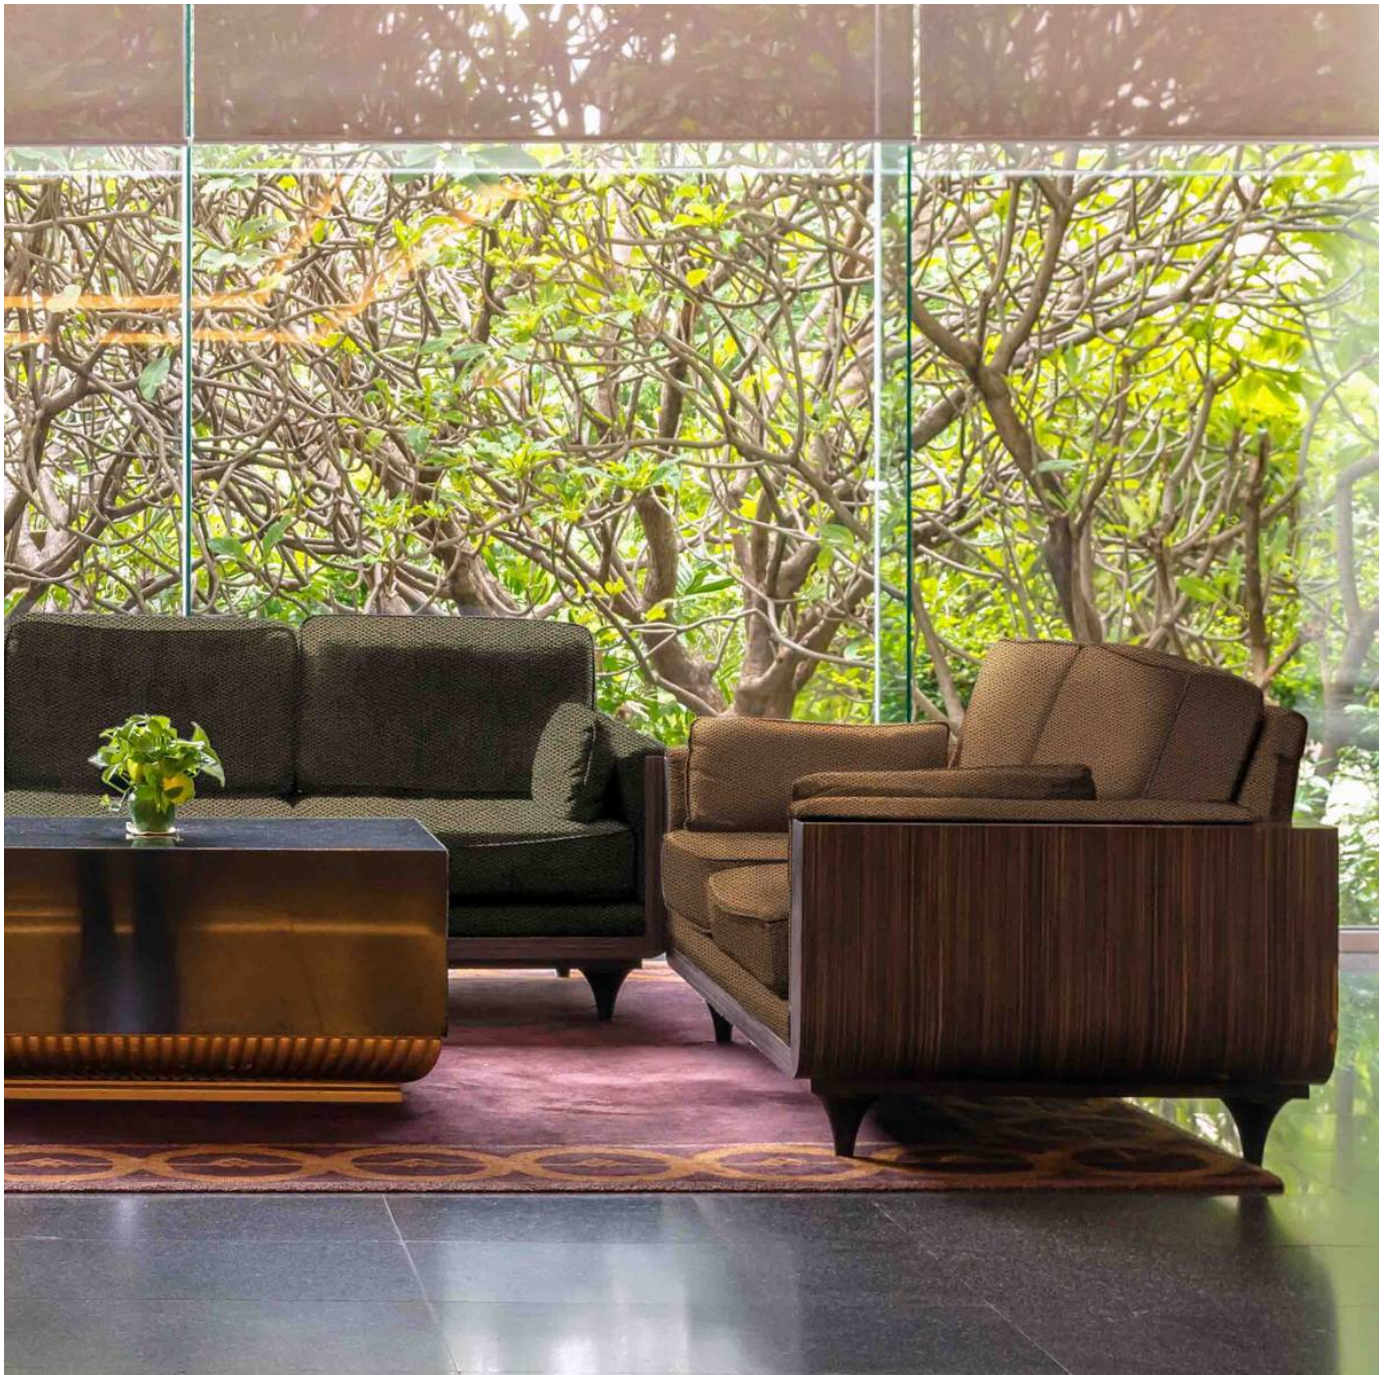

KALOONG EMBARK GALLERIA

Fabrics » Vinyl and Faux Leather Fabrics

Brand: **Concertex**