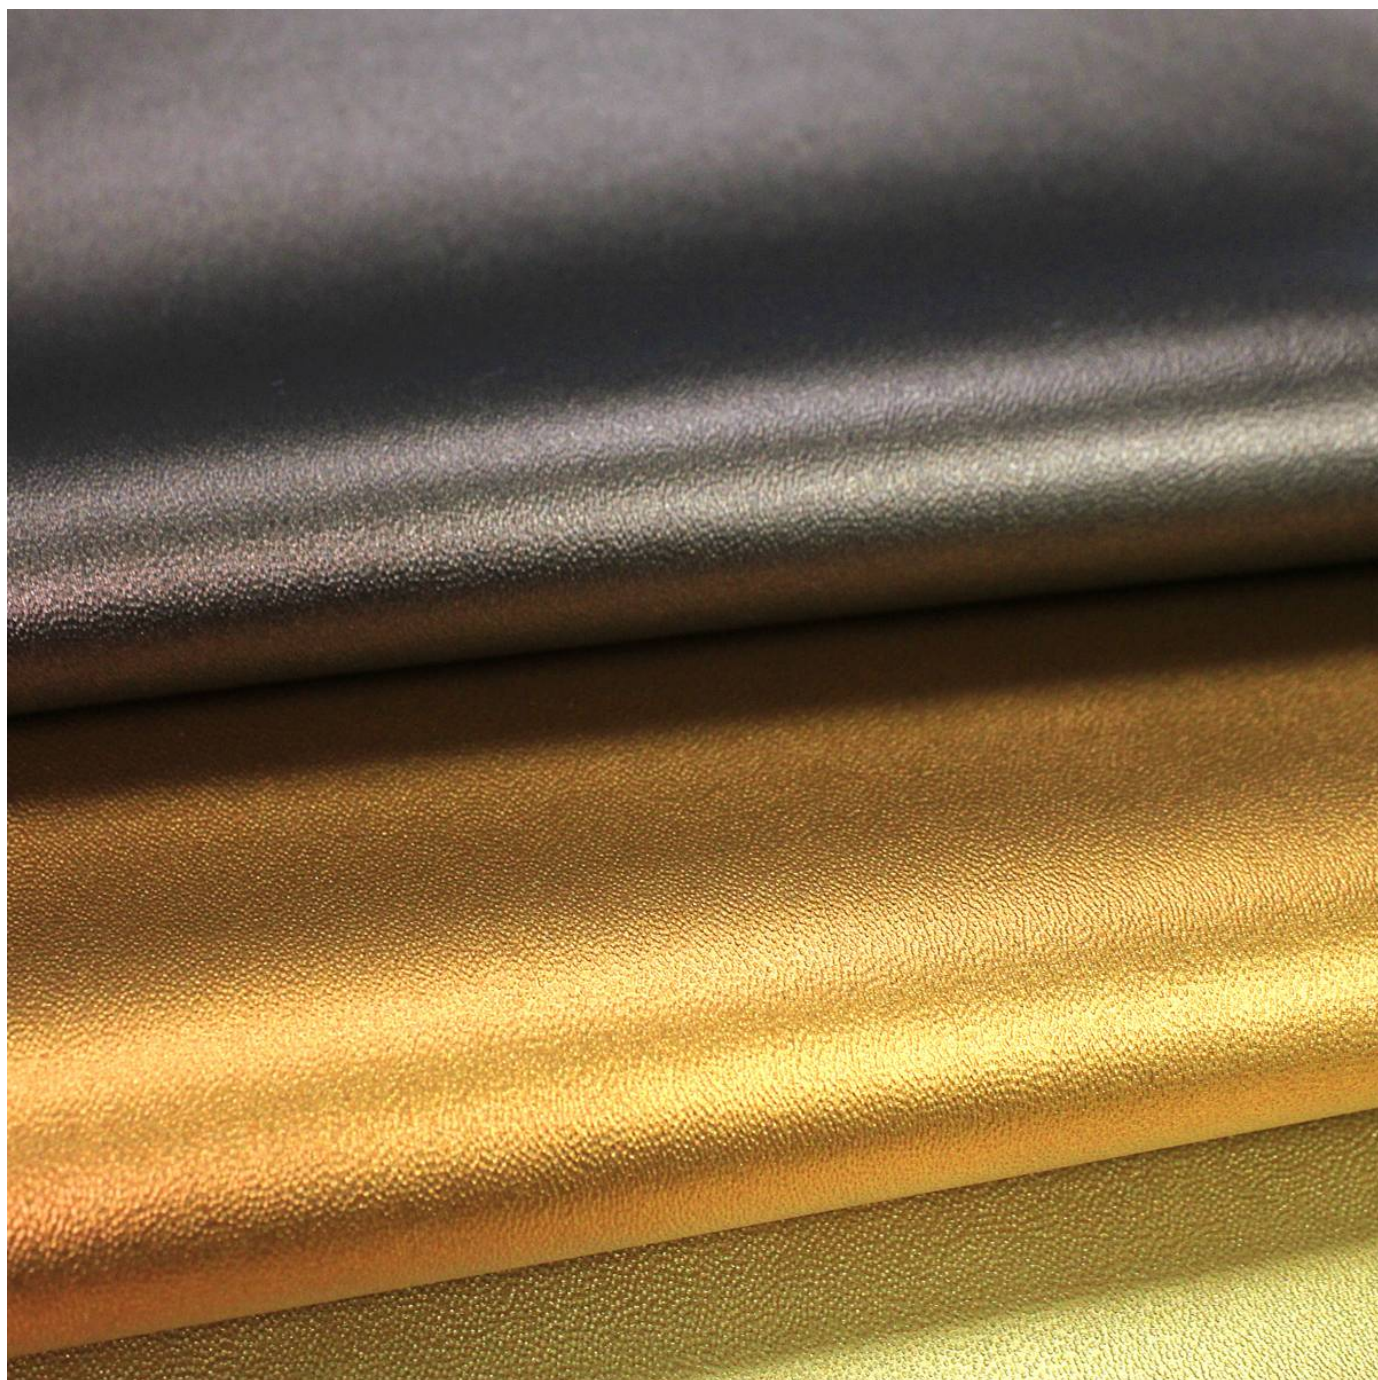

NUANCE

Fabrics » Vinyl and Faux Leather Fabrics

Brand: **Concertex**