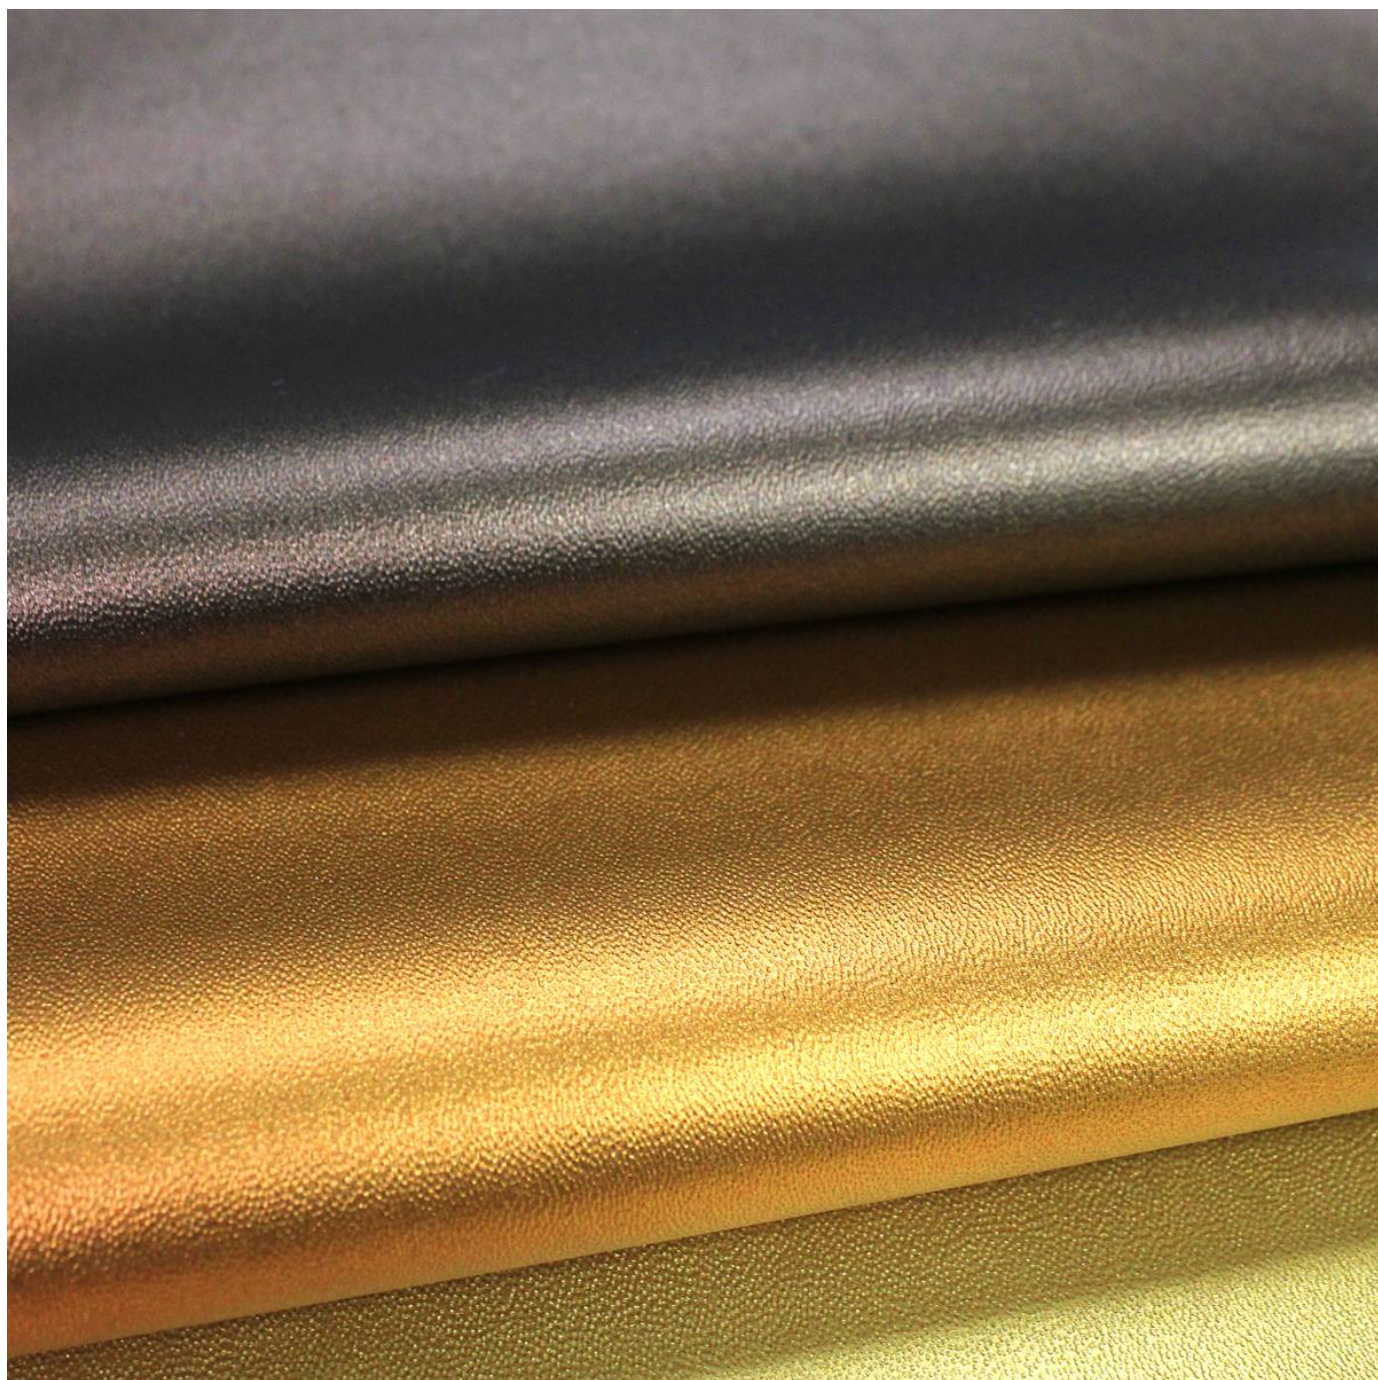

NUANCE

Fabrics » Vinyl and Faux Leather Fabrics

Brand: **Concertex**

NUANCE

Fabrics » Vinyl and Faux Leather Fabrics

COLOURWAY CARD

CAMPARI

ERMINE

STONE

WHITE

NUANCE

Fabrics » Vinyl and Faux Leather Fabrics

Nuance is a 137cm wide coated fabric that's available in 11 colours. Anti-bacterial, bleach cleanable and stain resistant.

✓ **Bleach Cleanable**

NUANCE

Fabrics » Vinyl and Faux Leather Fabrics

Colour & Finish Options