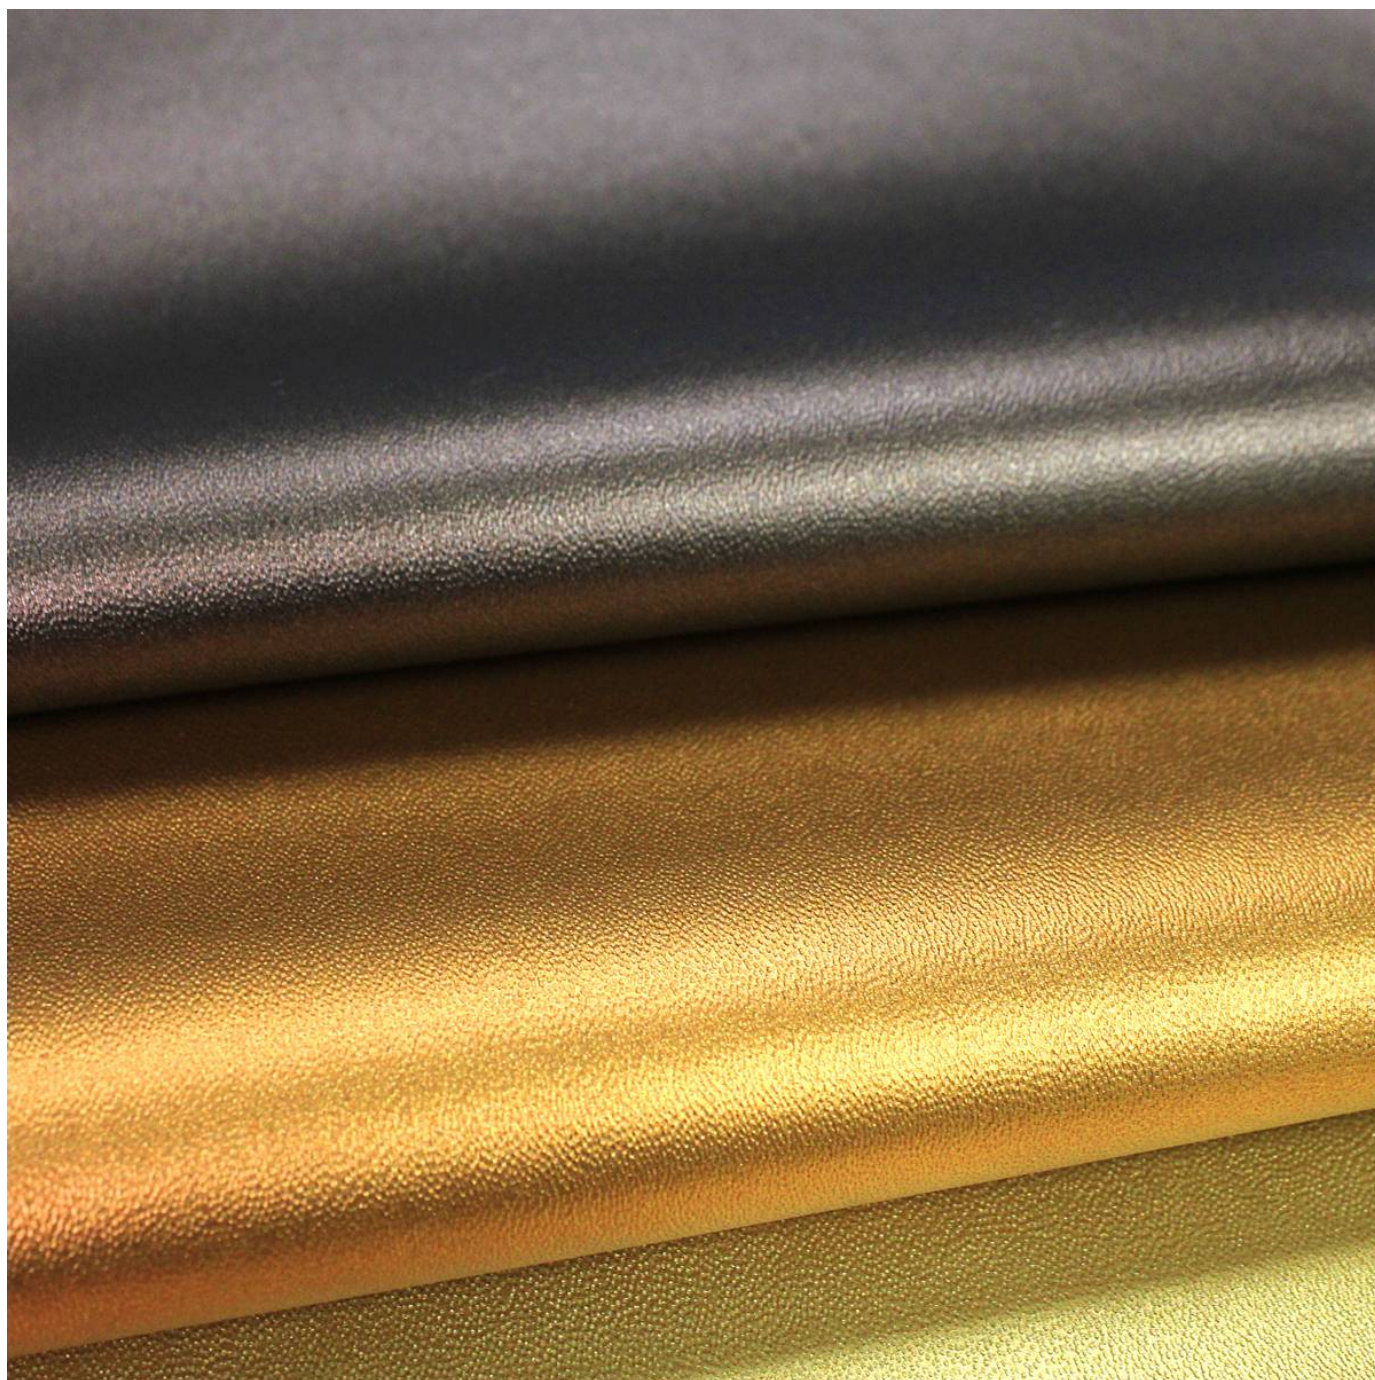

NUANCE

Fabrics » Vinyl and Faux Leather Fabrics

Brand: **Concertex**

NUANCE

Fabrics » Vinyl and Faux Leather Fabrics

COLOURWAY CARD

CAMPARI

ERMINE

STONE

WHITE

NUANCE

Fabrics » Vinyl and Faux Leather Fabrics

Nuance is a 137cm wide coated fabric that's available in 11 colours. Anti-bacterial, bleach cleanable and stain resistant.

✓ **Bleach Cleanable**

NUANCE

Fabrics » Vinyl and Faux Leather Fabrics

Colour & Finish Options