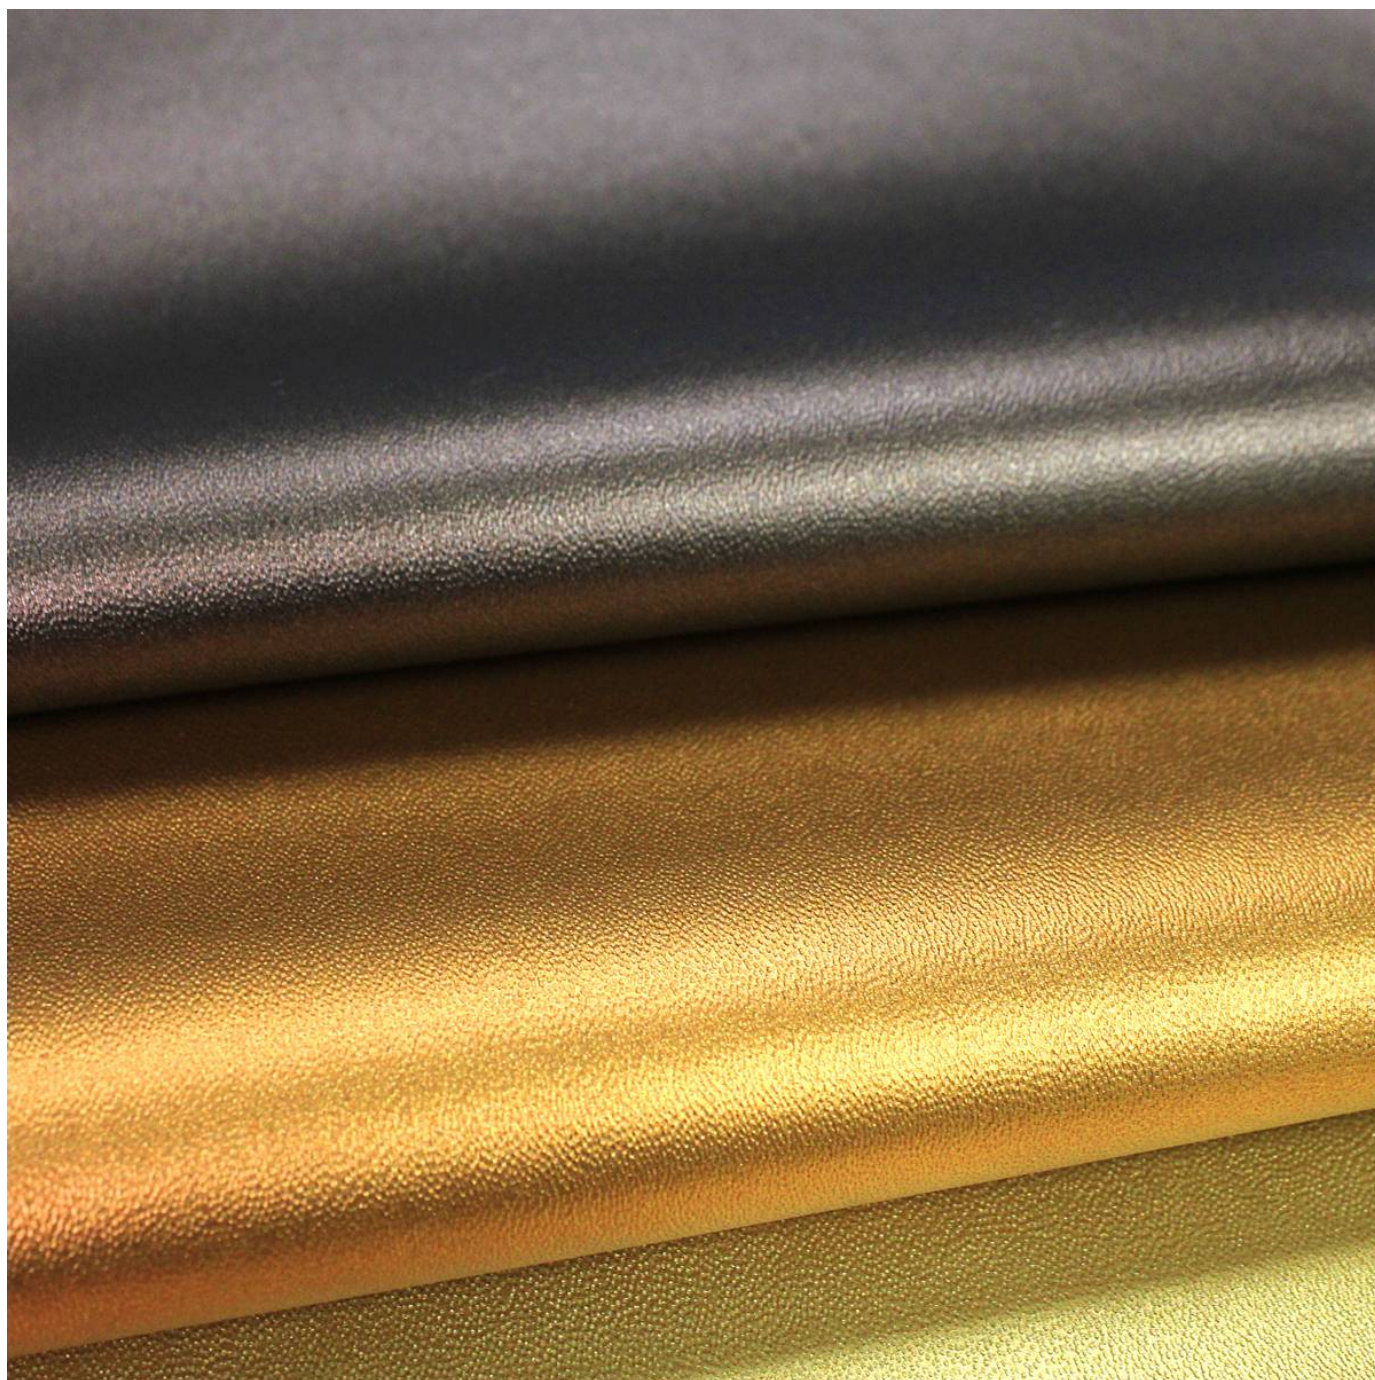

NUANCE

Fabrics » Vinyl and Faux Leather Fabrics

Brand: **Concertex**