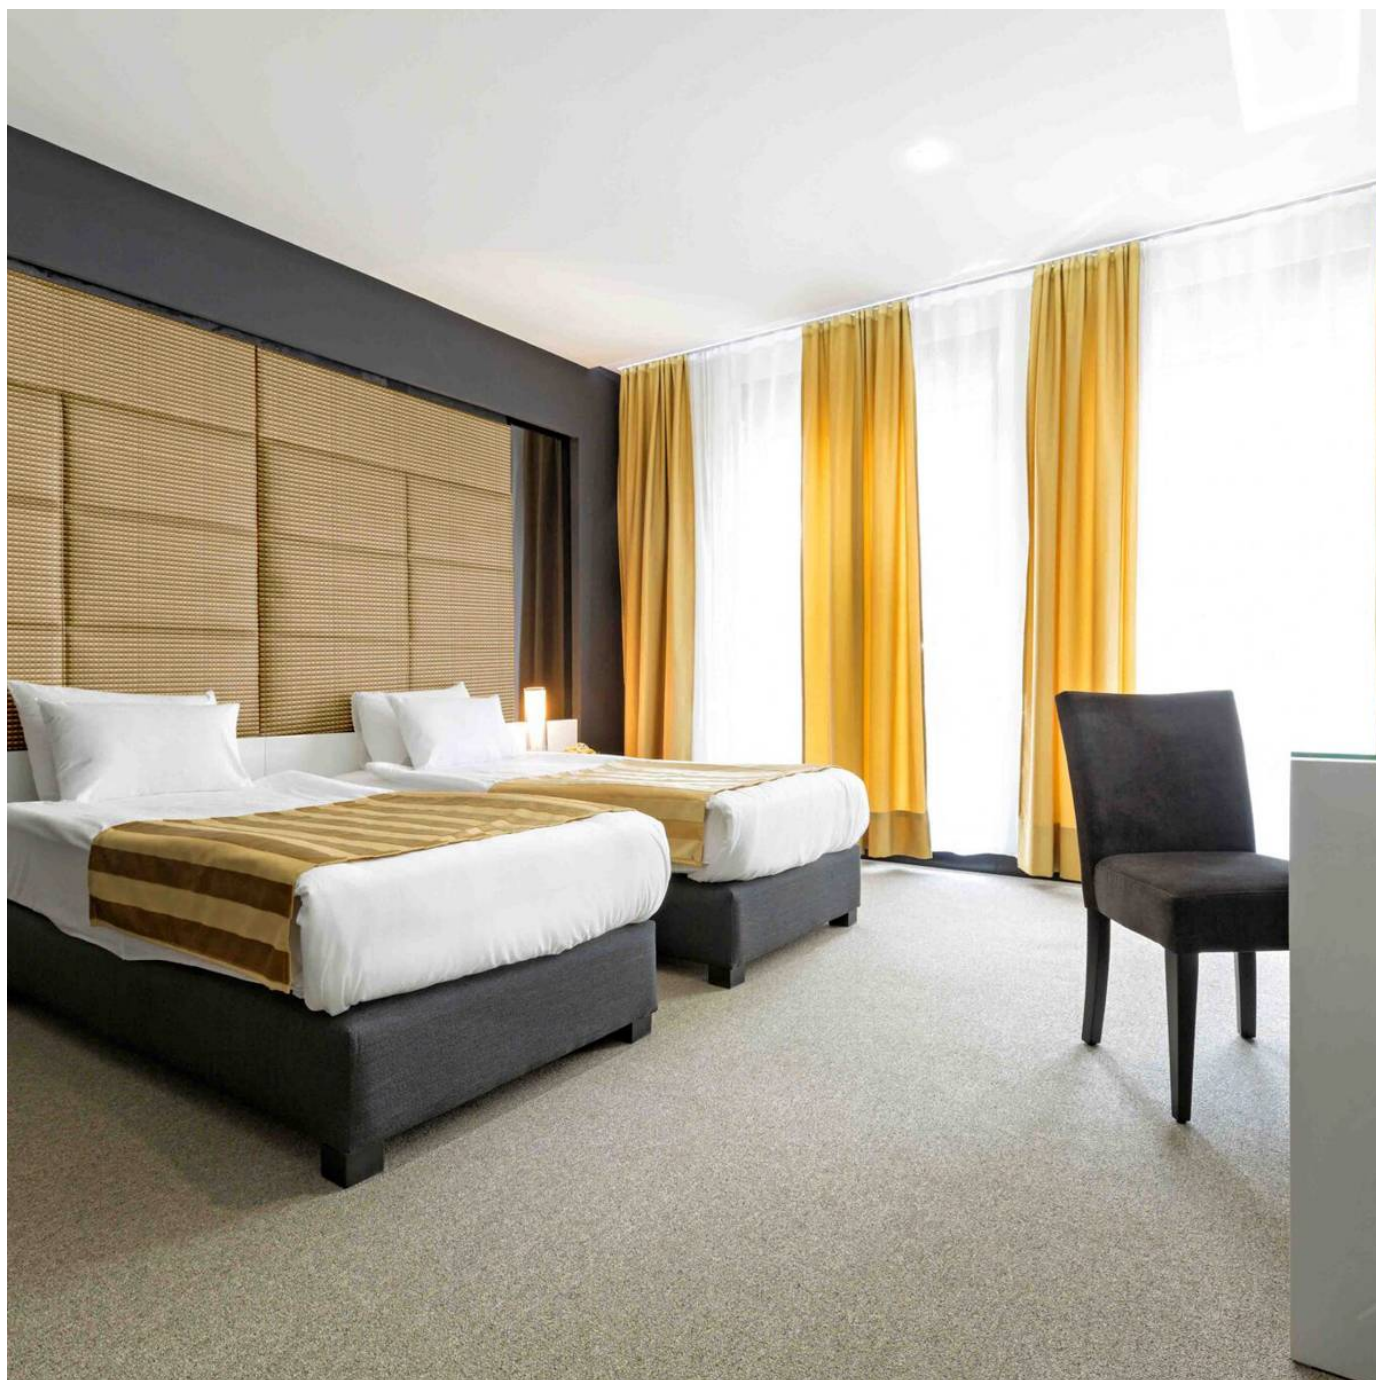

QUADRANT DIMENSIONAL

Fabrics » Vinyl and Faux Leather Fabrics

Brand: **Concertex**

Collection: **Dimensional**

1300 306 399

info@baresque.com.au

baresque.com.au

1 of 5