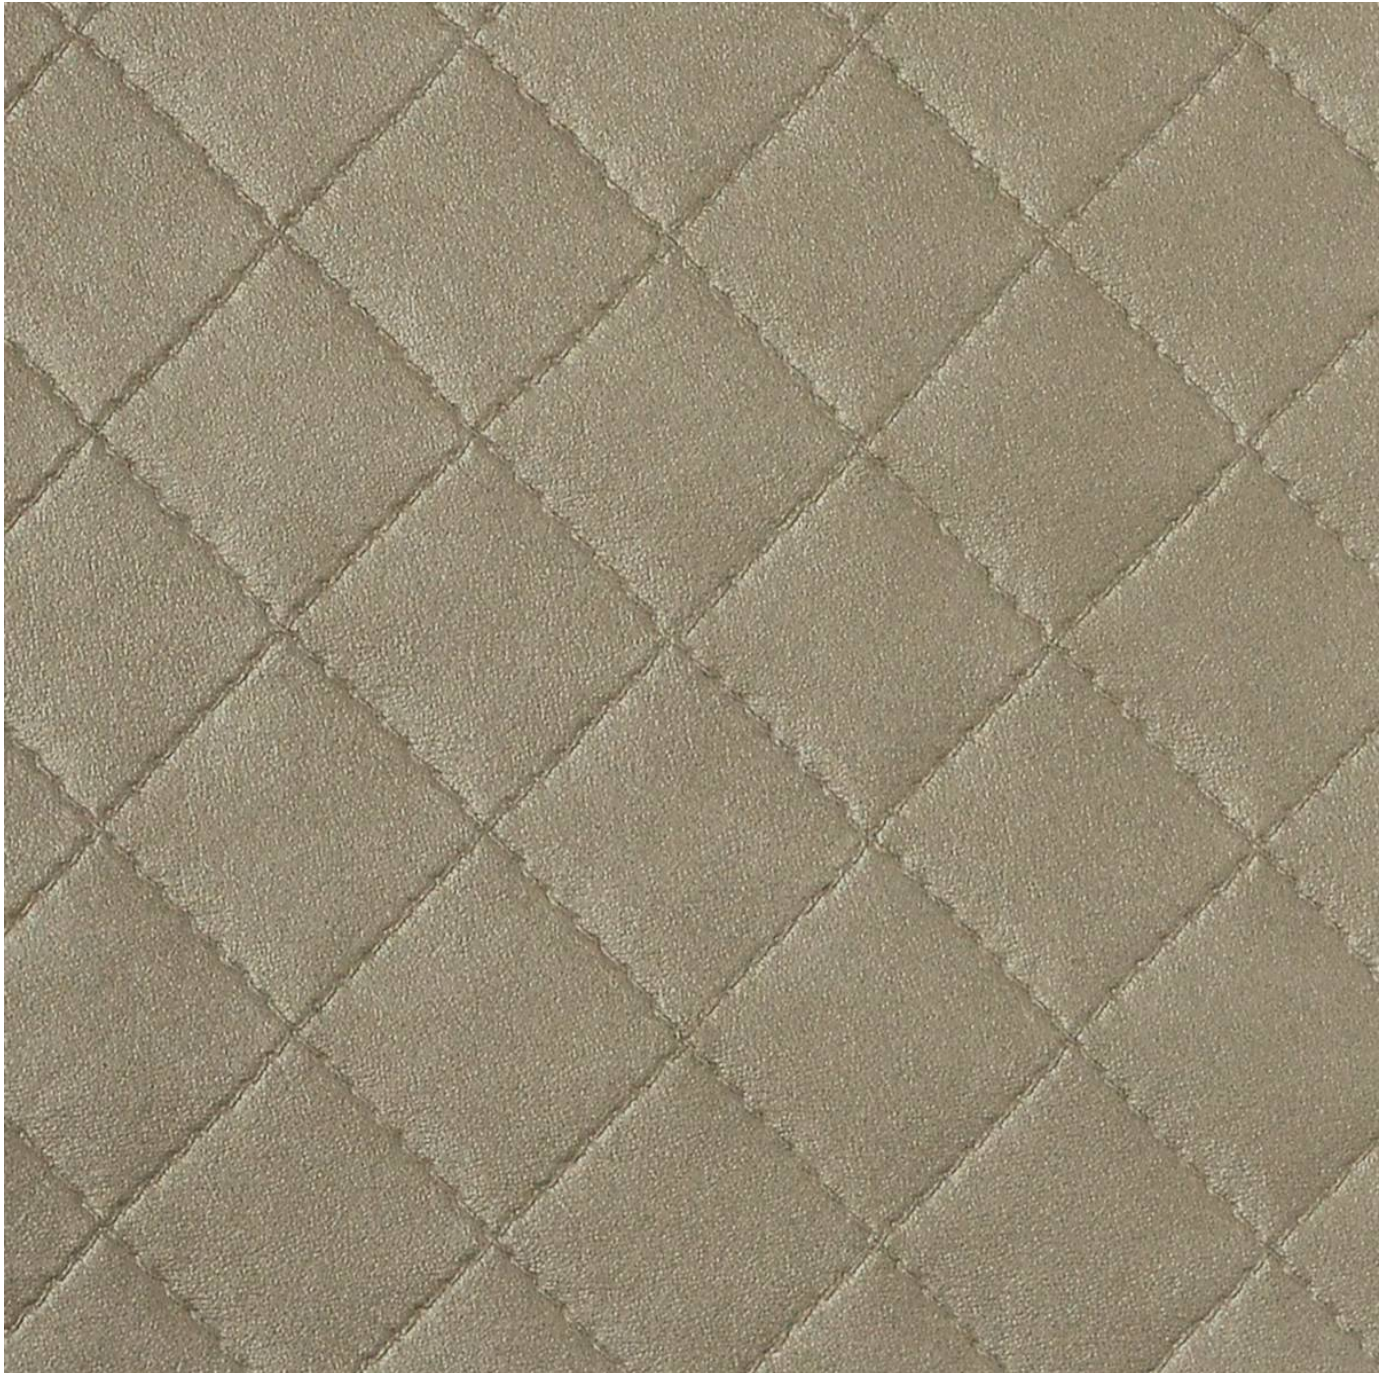

QUILTED

Fabrics » Vinyl and Faux Leather Fabrics

Brand: **Burch**

QUILTED

Fabrics » Vinyl and Faux Leather Fabrics

COLOURWAY CARD

1009463 LAGOON

1009464 MIST

1009466 DENIM

1009467 MIDNIGHT

1009468 UMBER

1009469 PEBBLE

1009470 FOSSIL

1009471 COIN

1009472 PORCELAIN

1009473 PEARL

1009465 MAUVE

QUILTED

Fabrics » Vinyl and Faux Leather Fabrics

Quilted is a 137cm wide vinyl coated fabric that mimics hand stitching texture with a luminous effect. Cleanable with warm water

✓ **Bleach Cleanable**

✓ **Moisture Barrier**

✓ **Anti-Bacterial**

✓ **Anti-Microbial**

Description Quilted's alluring dimension is created by a revolutionary emboss technique that mimics hand stitching whilst being pearlized for a luminous effect.