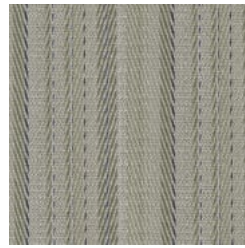

Fabrics » Vinyl and Faux Leather Fabrics

COLOURWAY CARD

COLOURWAY CARD

AZURE

CHARCOAL

PLATINUM

SAND

SCARLET

TOFFEE

VECTOR AIRE

Fabrics » Vinyl and Faux Leather Fabrics

Vector-Aire is a 137cm wide silicone hybrid that's ultra-soft and stain resistant coated fabric with a pinstripe pattern available in 6 colours.