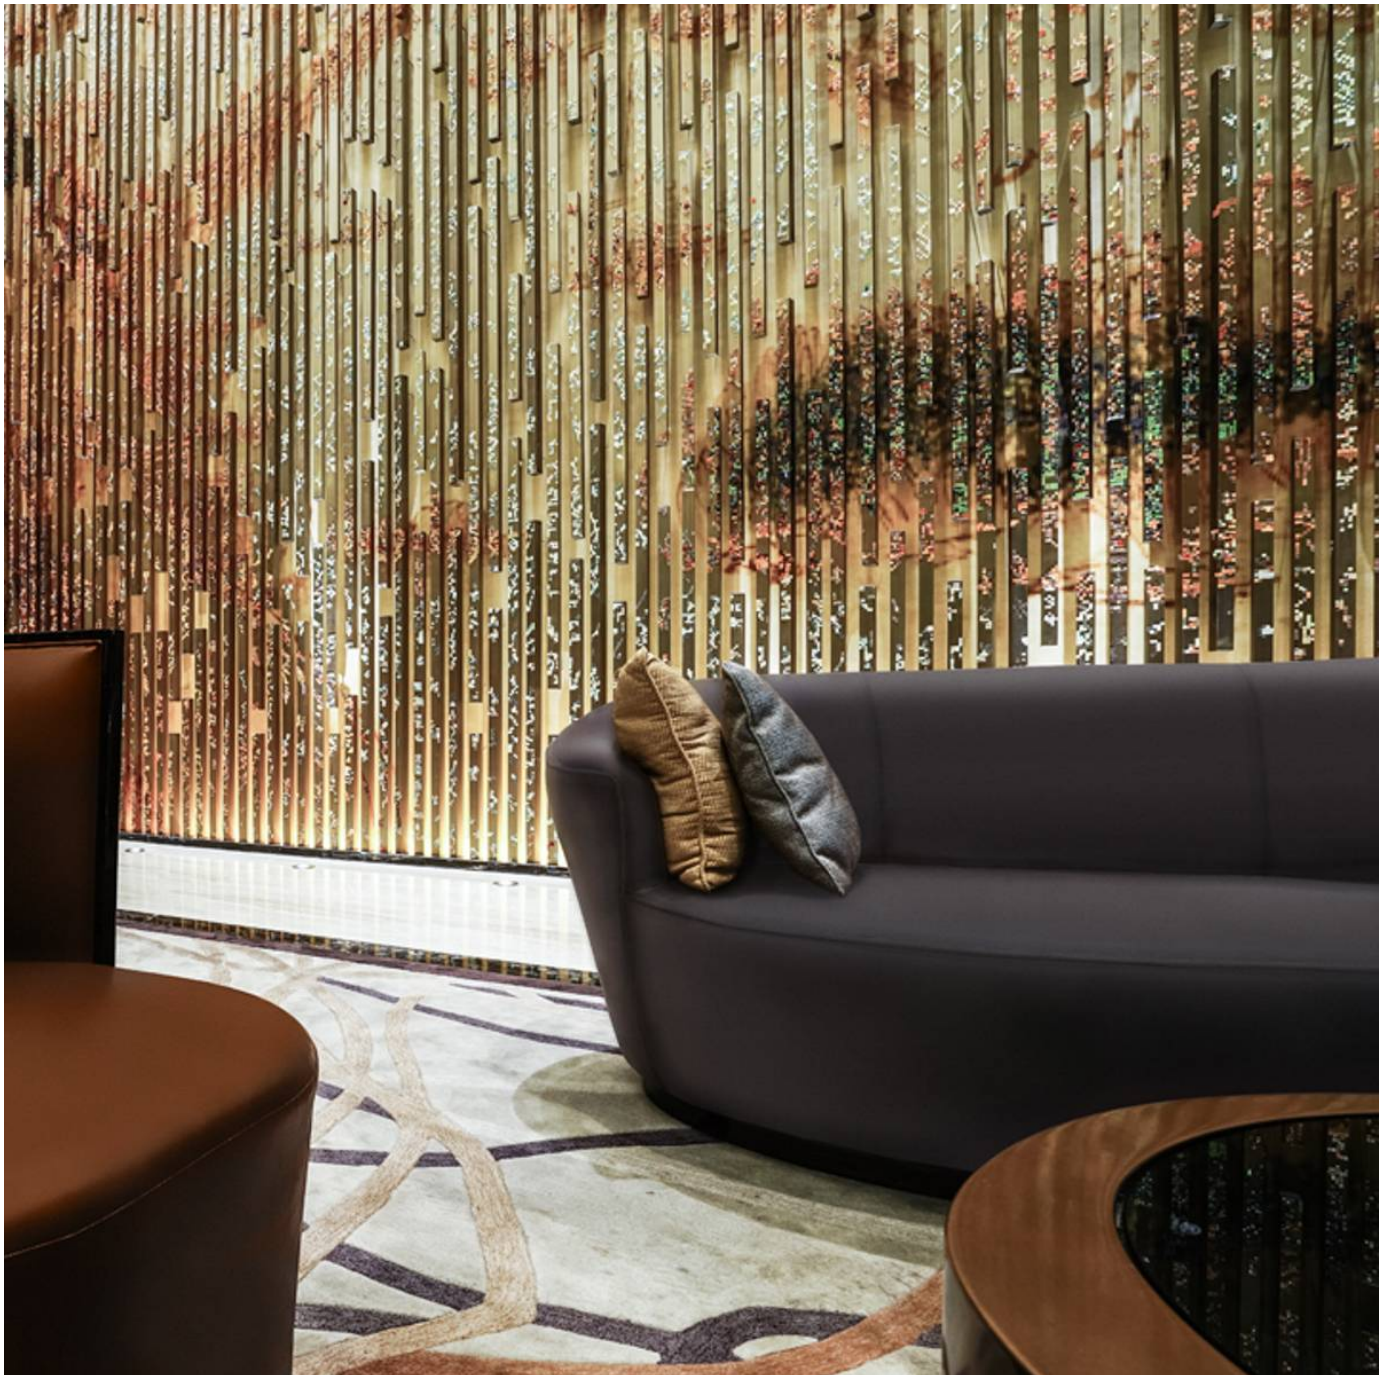

VERVE AIRE

Fabrics » Vinyl and Faux Leather Fabrics

Brand: **Concertex**

Applications: **Upholstery**

1300 306 399

info@baresque.com.au

baresque.com.au

1 of 4