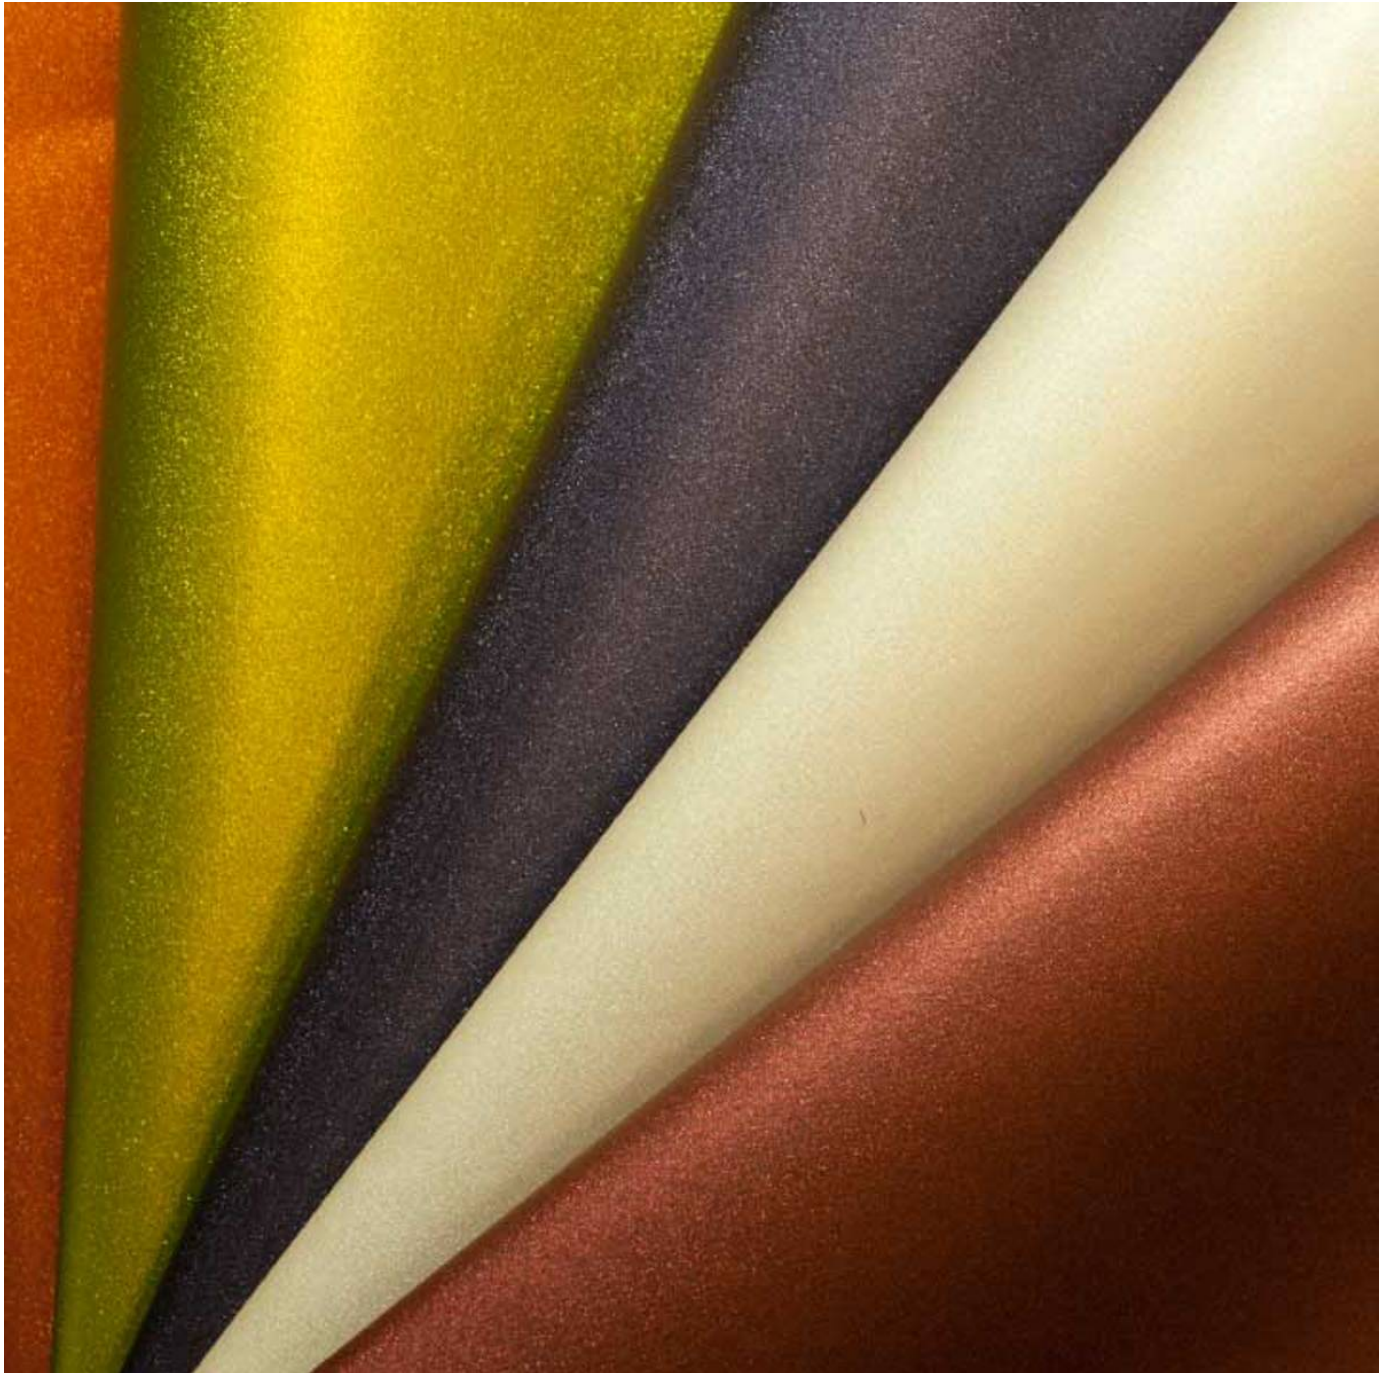

VITA ZENUS

Fabrics » Vinyl and Faux Leather Fabrics

Brand: **Concertex**