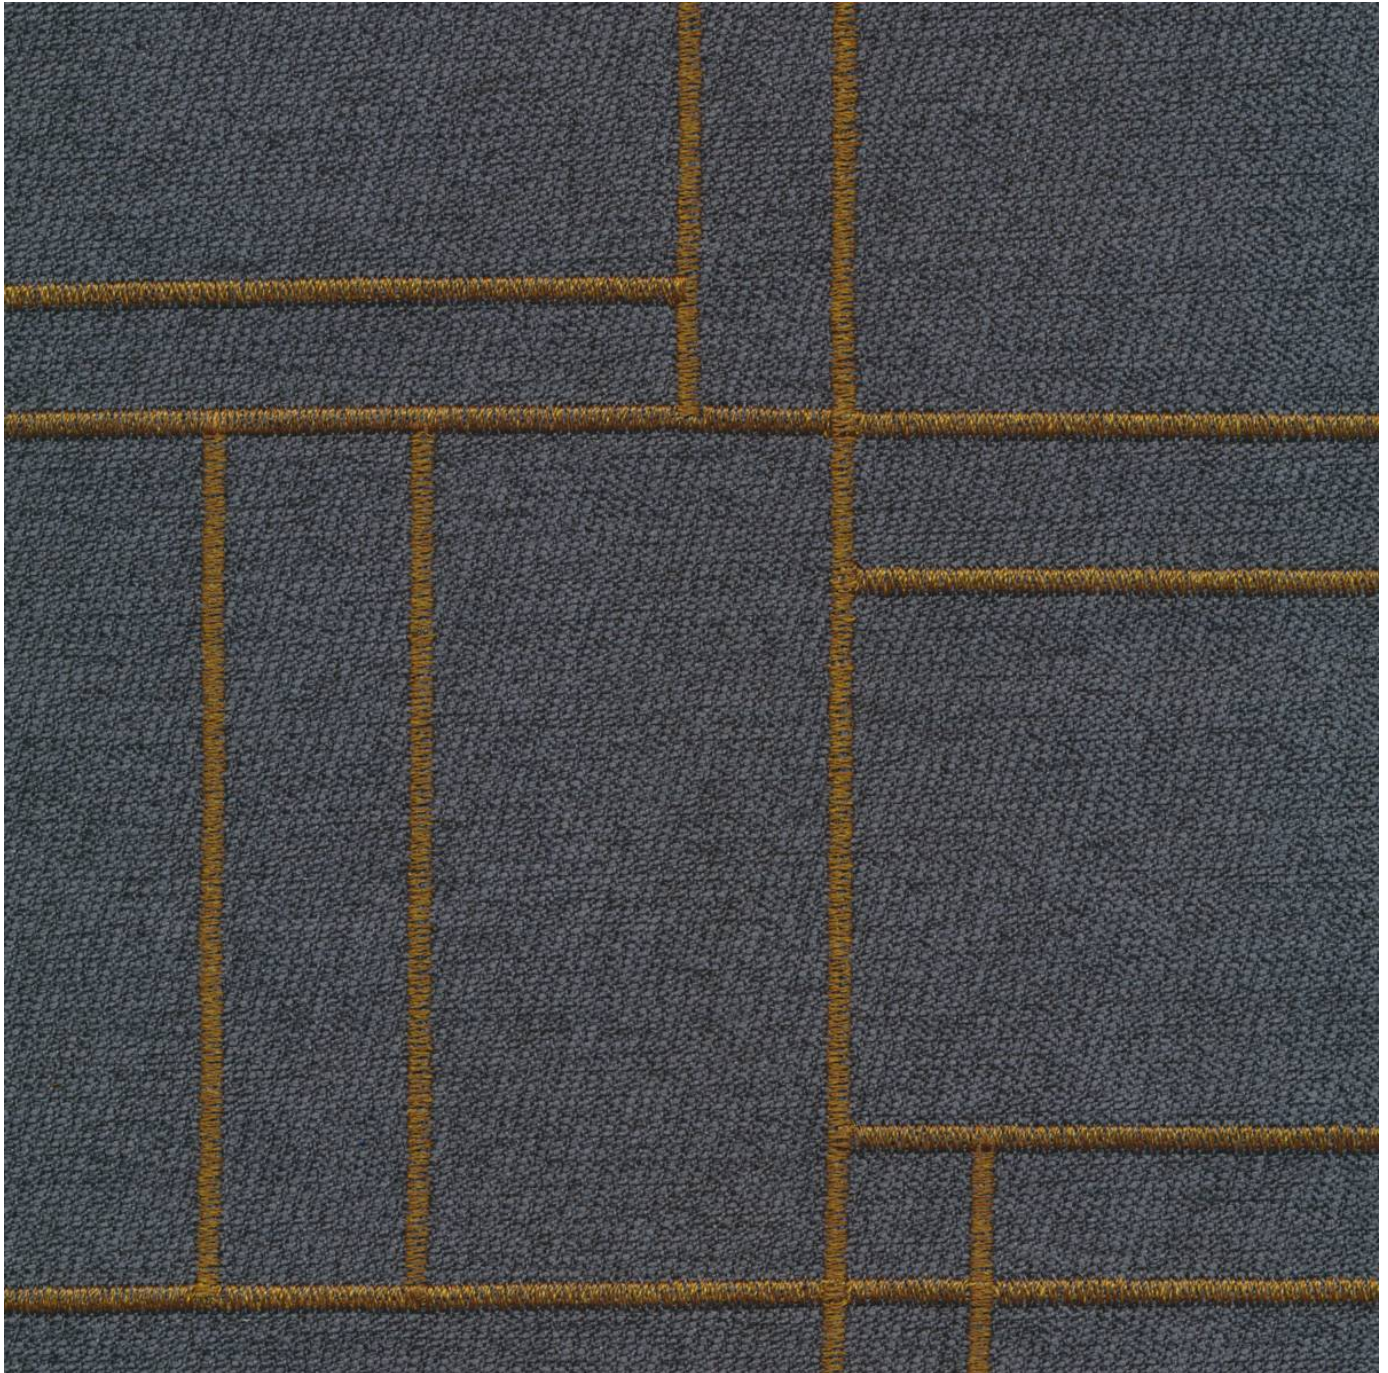

# CUBIST

Fabrics » Woven Fabrics

---

Brand: **Concertex**

# CUBIST

Fabrics » Woven Fabrics

# CUBIST

Fabrics » Woven Fabrics

Cubist is a 137cm wide woven upholstery with a geometric pattern that's available in 9 colours. Anti-bacterial and bleach cleanable ideal for indoors

✓ **Bleach Cleanable**

# CUBIST

Fabrics » Woven Fabrics

---