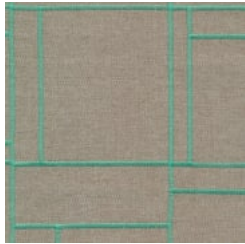

## COLOURWAY CARD

COLOURWAY CARD

BOURBON

CHALK

CHILLI

EMERALD

FLINT

JADE

# CUBIST

Fabrics » Woven Fabrics

Cubist is a 137cm wide woven upholstery with a geometric pattern that's available in 9 colours. Anti-bacterial and bleach cleanable ideal for indoors

✓ **Bleach Cleanable**