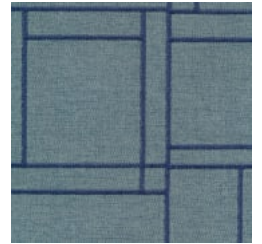

EMERALD

SKY