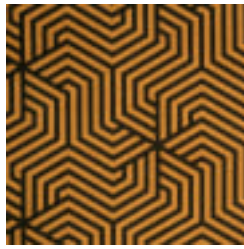

MAZE SHAPES

Fabrics » Woven Fabrics

Colour & Finish Options

151 TEAL

233 PISTACHIO

314 MUSTARD

437 TUSCAN RED

791 MOCHA