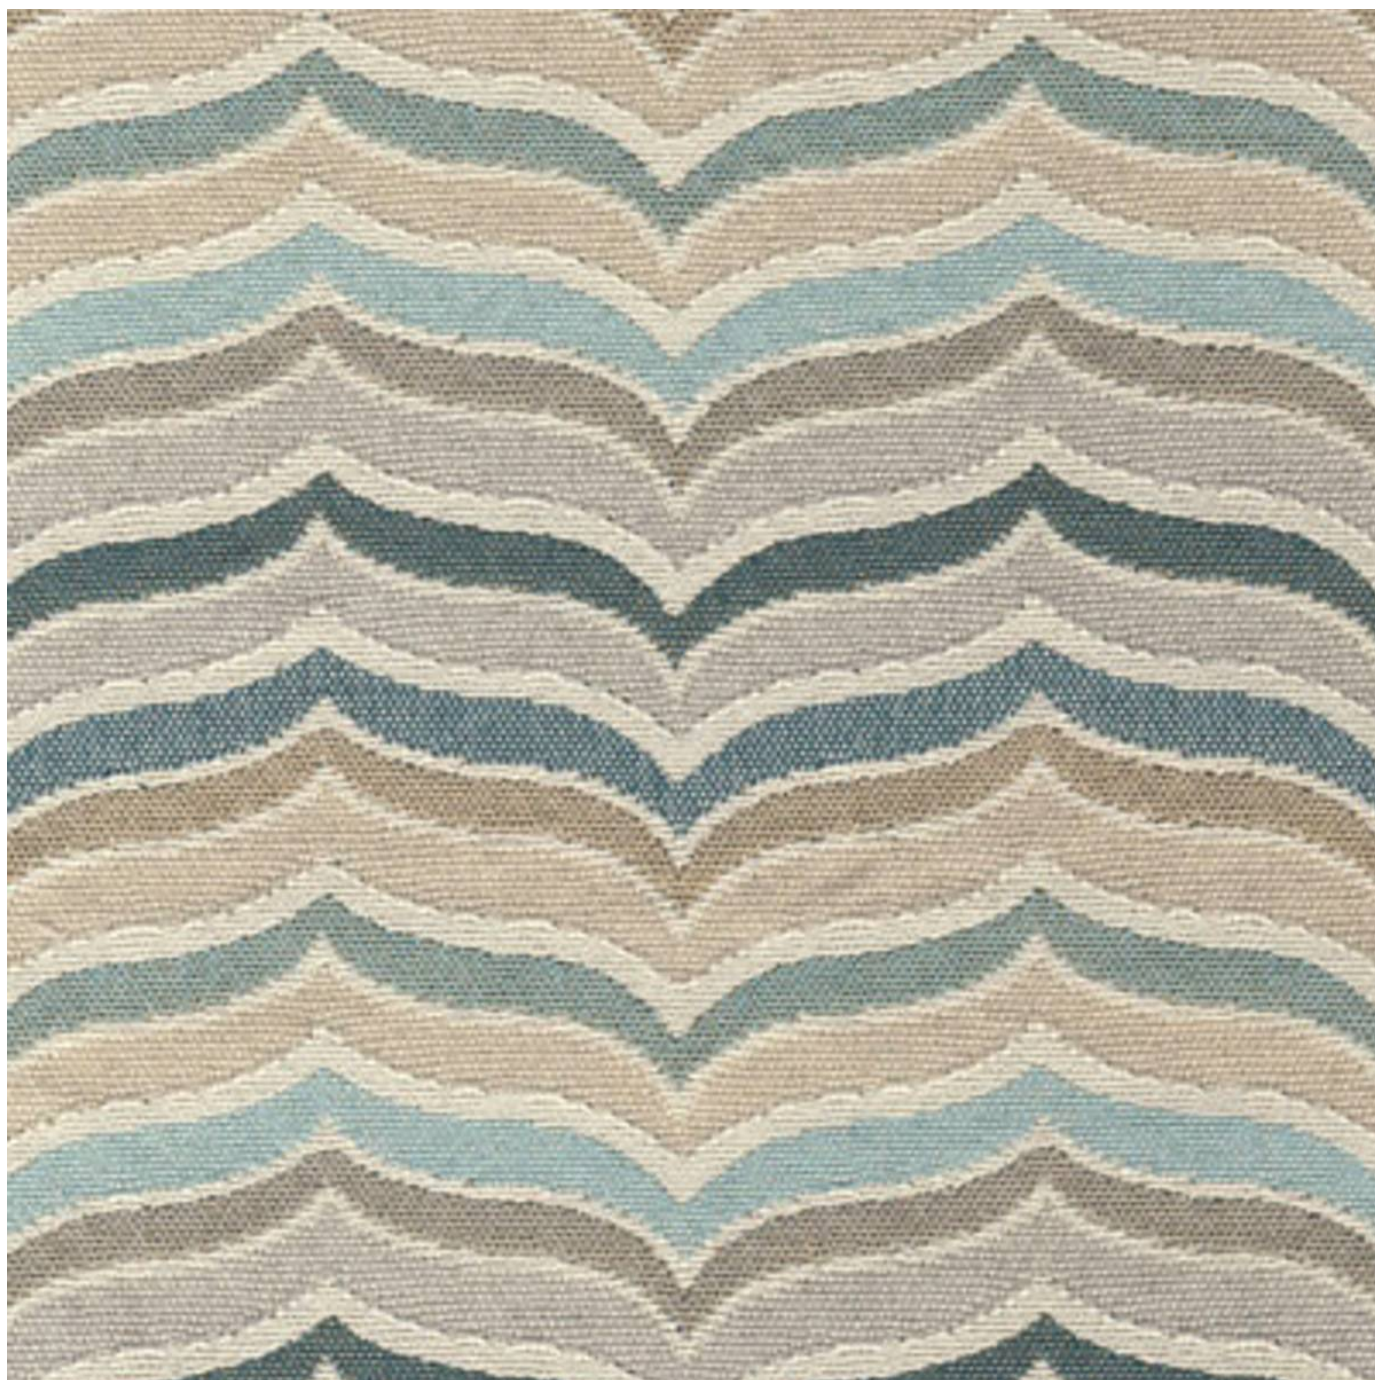

MIRAGE IN SEASON

Fabrics » Woven Fabrics

Brand: **United Fabrics**

Collections: **In Season**

Applications: **Upholstery**

1300 306 399

info@baresque.com.au

baresque.com.au

1 of 4