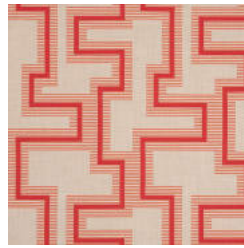

# RESONATE DIMENSION

Fabrics » Woven Fabrics

COLOURWAY CARD

145656-0001 DUNE

145656-0002  
SANGRIA

145656-0003  
ATLANTIS

145656-0004  
CITRONELLE

# RESONATE DIMENSION

Fabrics » Woven Fabrics

Resonate is a 137cm wide woven upholstery with a geometric pattern that's available in 4 colourways. Water, soil and stain repellent.

- ✓ **Bleach Cleanable**
- ✓ **Environmentally Friendly**
- ✓ **Extended Warranty**
- ✓ **Moisture Repellent**
- ✓ **Outdoor Suitable**
- ✓ **Solution Dyed Yarns**