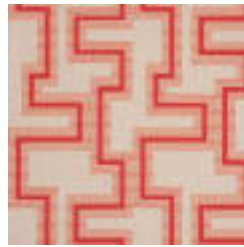

RESONATE DIMENSION

Fabrics » Woven Fabrics

Resonate is a 137cm wide woven upholstery with a geometric pattern that's available in 4 colourways. Water, soil and stain repellent.

- ✓ **Bleach Cleanable**
- ✓ **Environmentally Friendly**
- ✓ **Extended Warranty**
- ✓ **Moisture Repellent**
- ✓ **Outdoor Suitable**
- ✓ **Solution Dyed Yarns**

Description Fusing extraordinary plains with unique jacquards, the Dimension range of Sunbrella fabrics uses colour, texture and pattern to inspire dynamic settings. Each pattern introduces unexpected colour combinations, complex weave structures and striated yarn rotations that create exciting and distinctive textiles for use in every day spaces. Features + Benefits: * Soil and stain repellent * Bleach cleanable * UV resistant * Solution dyed yarns provide brilliant clear colour

RESONATE DIMENSION

Fabrics » Woven Fabrics

Colour & Finish Options

COLOURWAY CARD

145656-0001 DUNE

145656-0002
SANGRIA

145656-0003
ATLANTIS

145656-0004
CITRONELLE