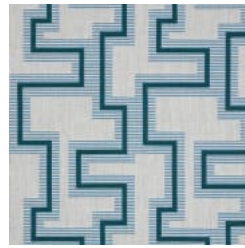

# RESONATE DIMENSION

Fabrics » Woven Fabrics

COLOURWAY CARD

145656-0001 DUNE

145656-0002  
SANGRIA

145656-0003  
ATLANTIS

145656-0004  
CITRONELLE

# RESONATE DIMENSION

Fabrics » Woven Fabrics

Resonate is a 137cm wide woven upholstery with a geometric pattern that's available in 4 colourways. Water, soil and stain repellent.

- ✓ **Bleach Cleanable**
- ✓ **Environmentally Friendly**
- ✓ **Extended Warranty**
- ✓ **Moisture Repellent**
- ✓ **Outdoor Suitable**
- ✓ **Solution Dyed Yarns**