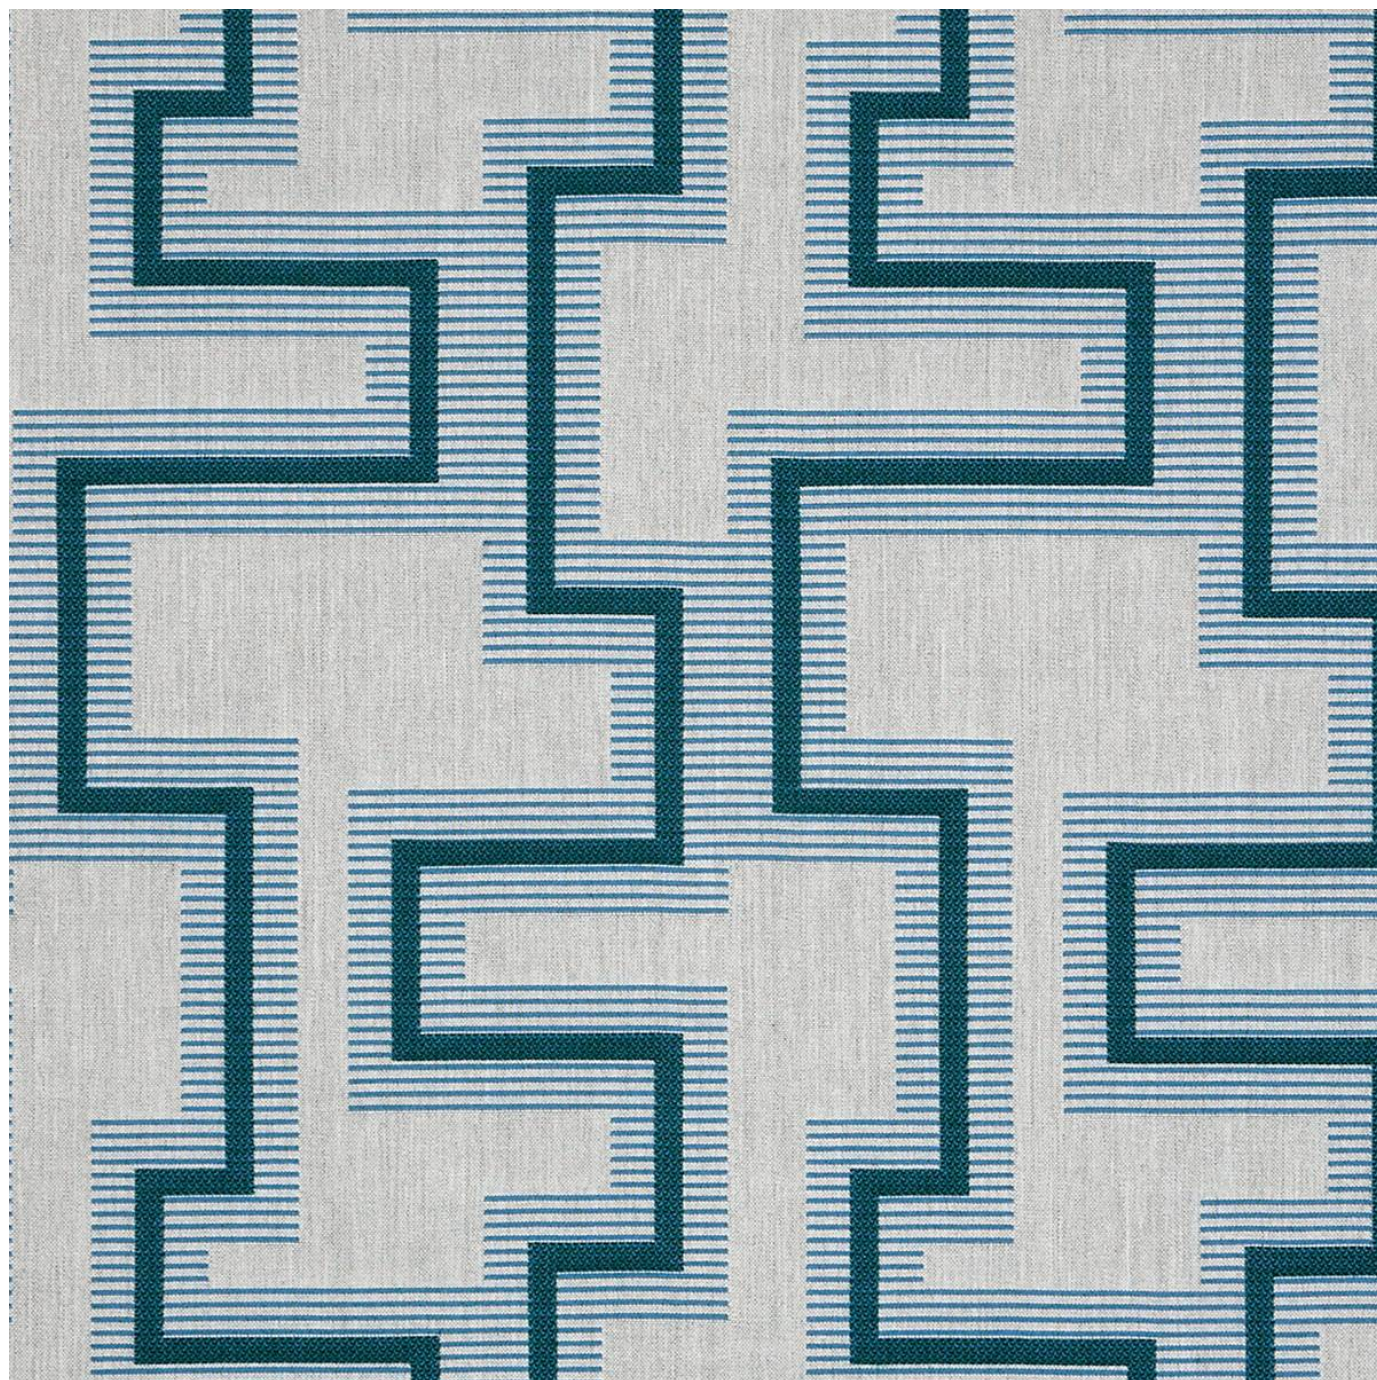

RESONATE DIMENSION

Fabrics » Woven Fabrics

Brand: **Sunbrella**

Applications: **Upholstery**

1300 306 399

info@baresque.com.au

baresque.com.au

1 of 4