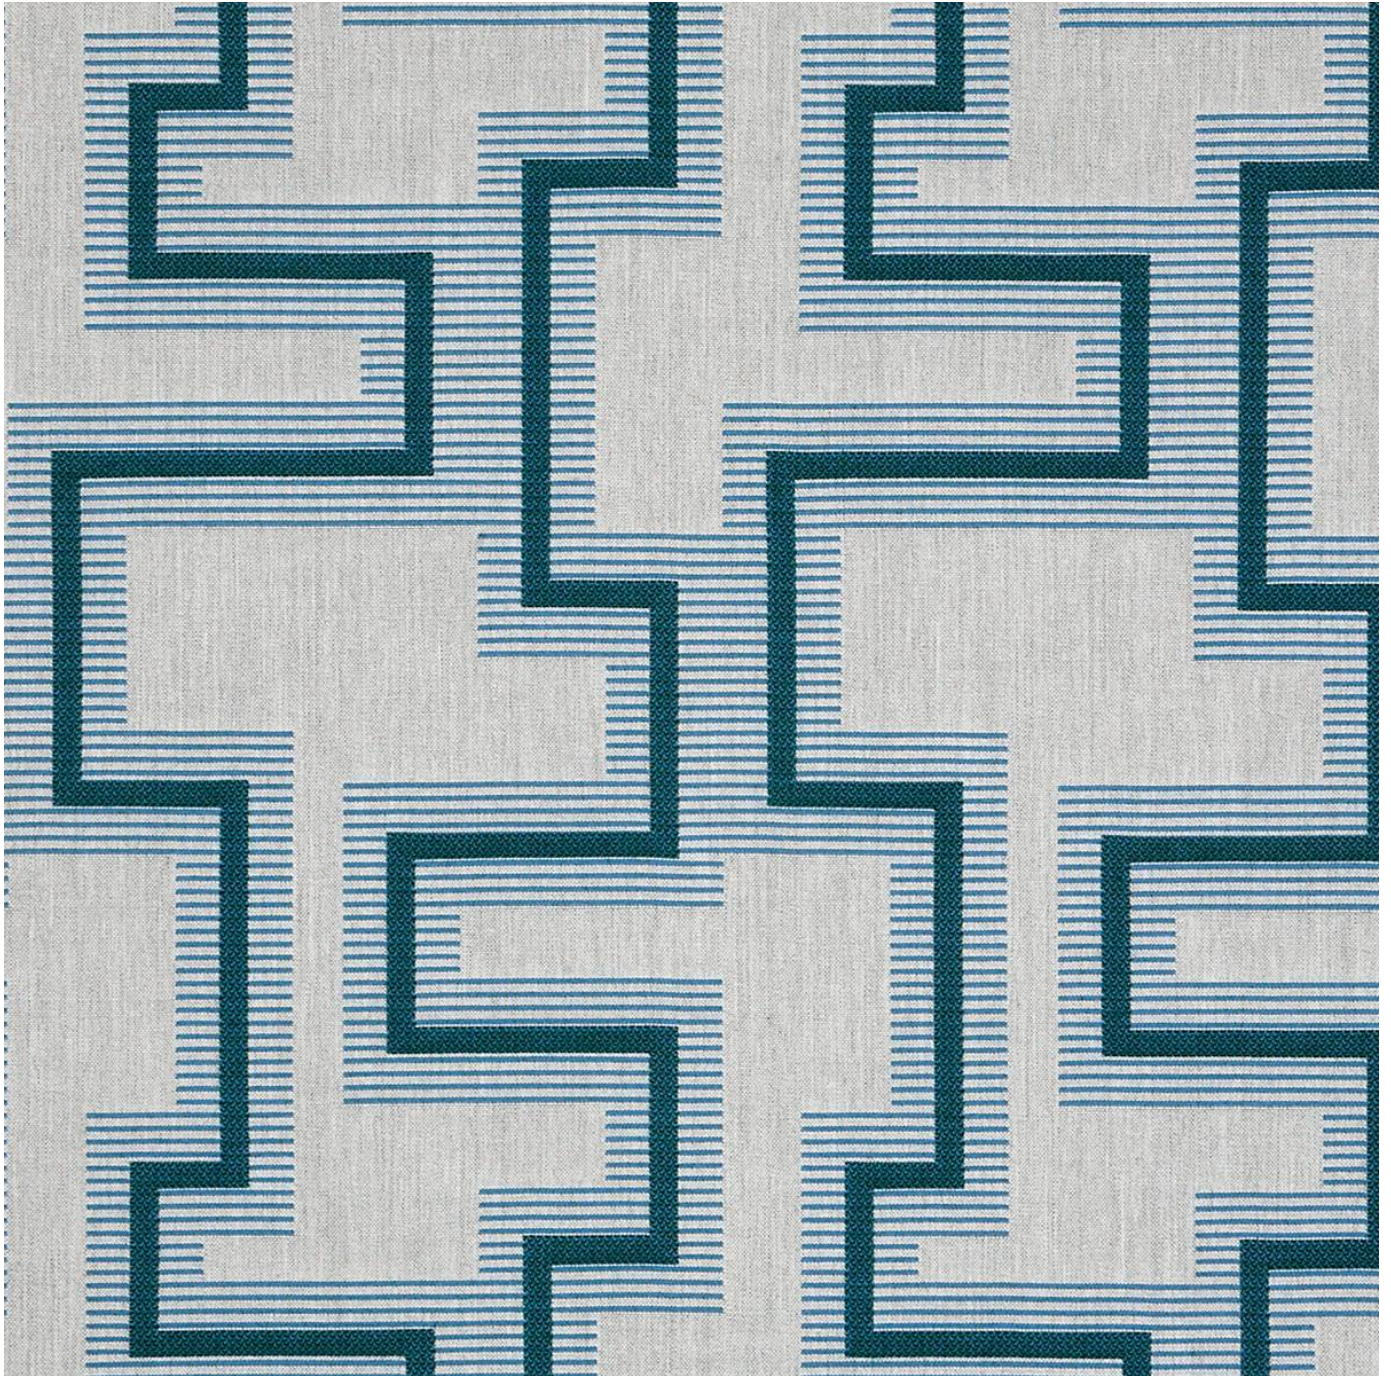

# RESONATE DIMENSION

Fabrics » Woven Fabrics

Brand: **Sunbrella**

# RESONATE DIMENSION

Fabrics » Woven Fabrics

COLOURWAY CARD

145656-0001 DUNE

145656-0002  
SANGRIA

145656-0003  
ATLANTIS

145656-0004  
CITRONELLE

# RESONATE DIMENSION

Fabrics » Woven Fabrics

Resonate is a 137cm wide woven upholstery with a geometric pattern that's available in 4 colourways. Water, soil and stain repellent.

- ✓ **Bleach Cleanable**
- ✓ **Environmentally Friendly**
- ✓ **Extended Warranty**
- ✓ **Moisture Repellent**
- ✓ **Outdoor Suitable**
- ✓ **Solution Dyed Yarns**

**Roll Size** 137cm wide X 36.5m- Available by the lineal metre.

**Composition** 100% Sunbrella® Acrylic

**Abrasion** 32,000+ Double Rubs (Wyzenbeek)

**Pattern Repeat Size** 35.7cm V / 23.7cm H

**Environmental Info** Sunbrella fabrics are certified Greenguard Gold.