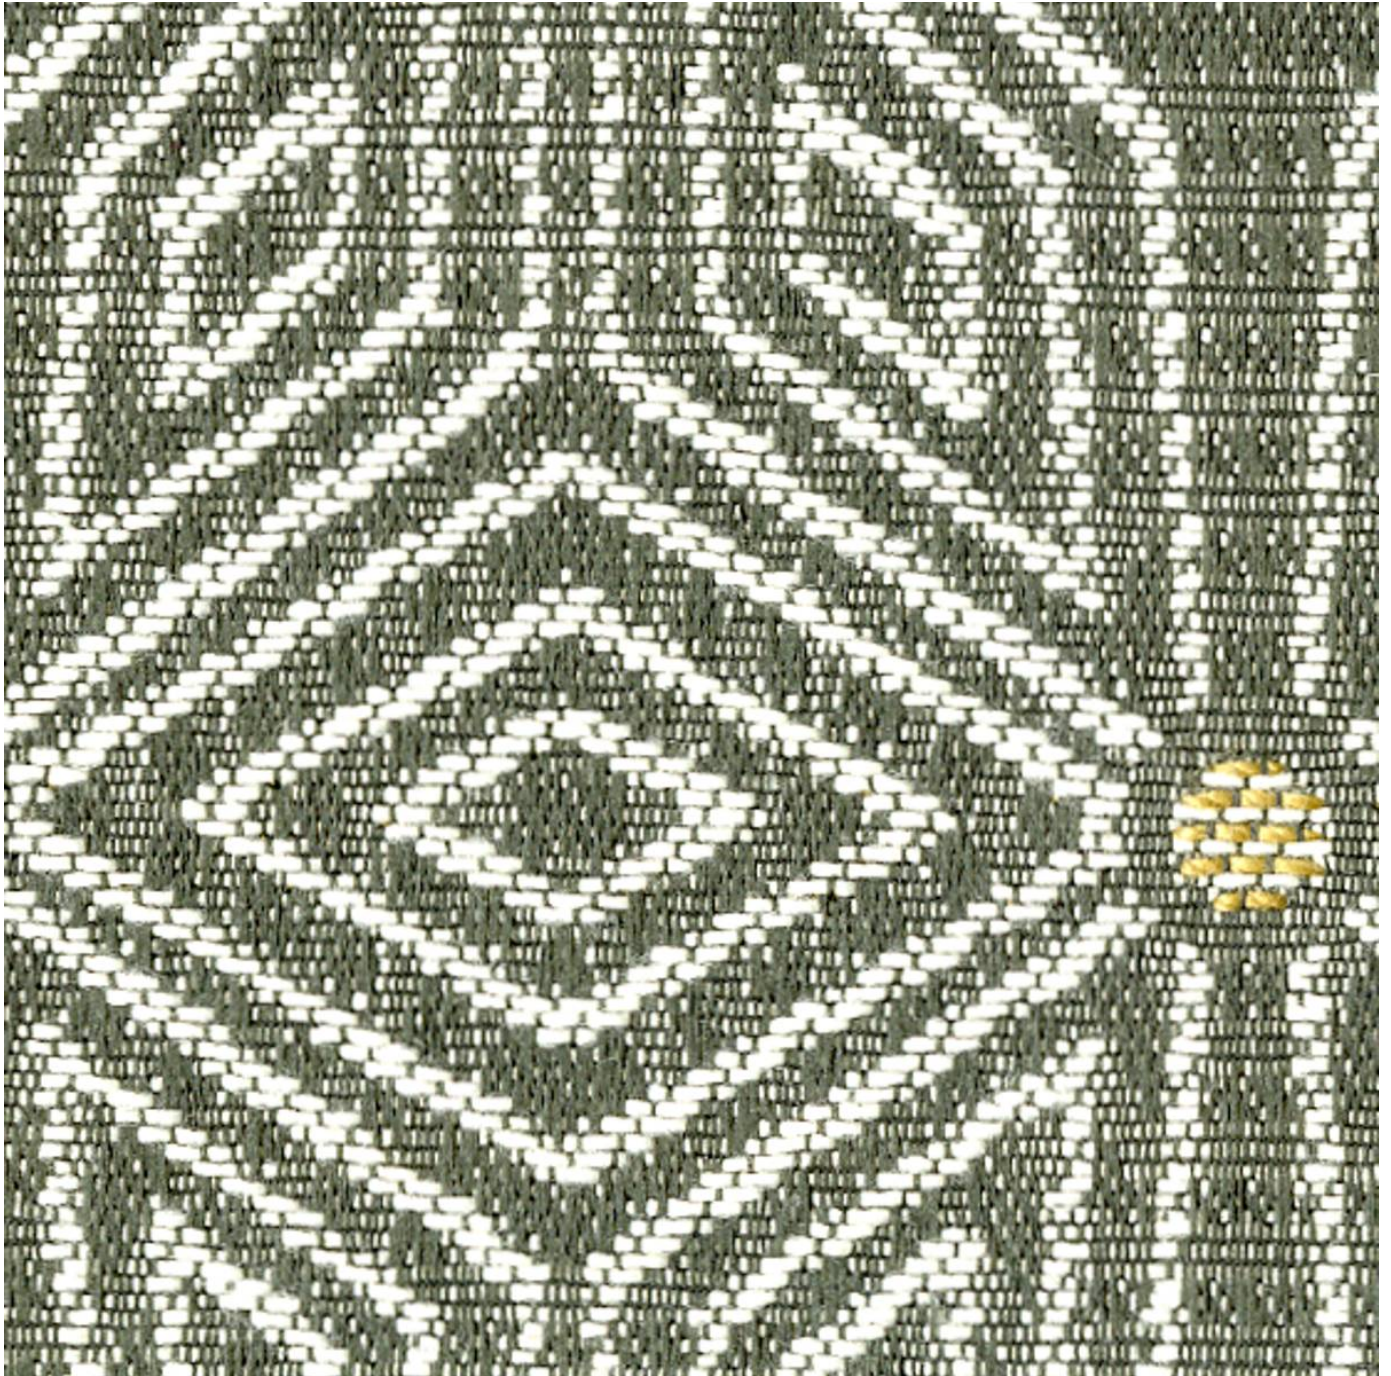

WONDER

Fabrics » Woven Fabrics

Brand: **Crypton**

Applications: **Upholstery**

1300 306 399

info@baresque.com.au

baresque.com.au

1 of 5