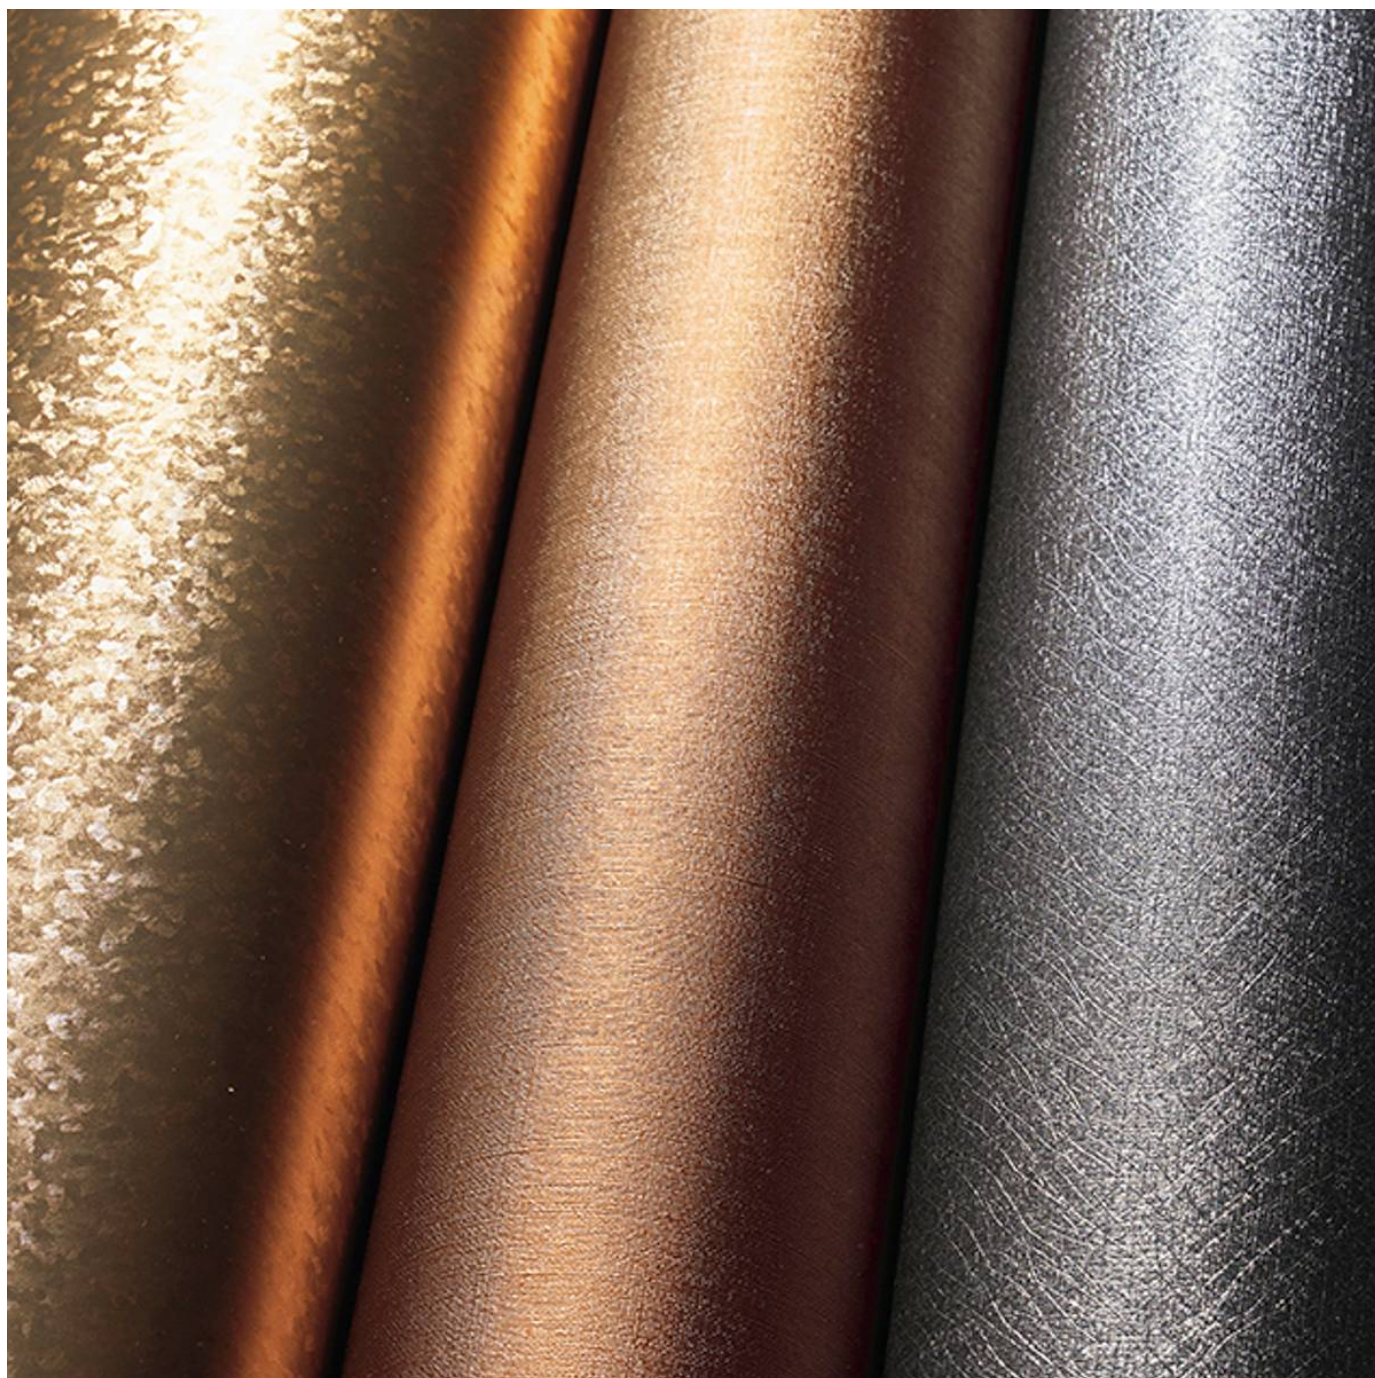

# METALLIC

Wallcoverings » Architectural Film

---

Brand: **Reatec**