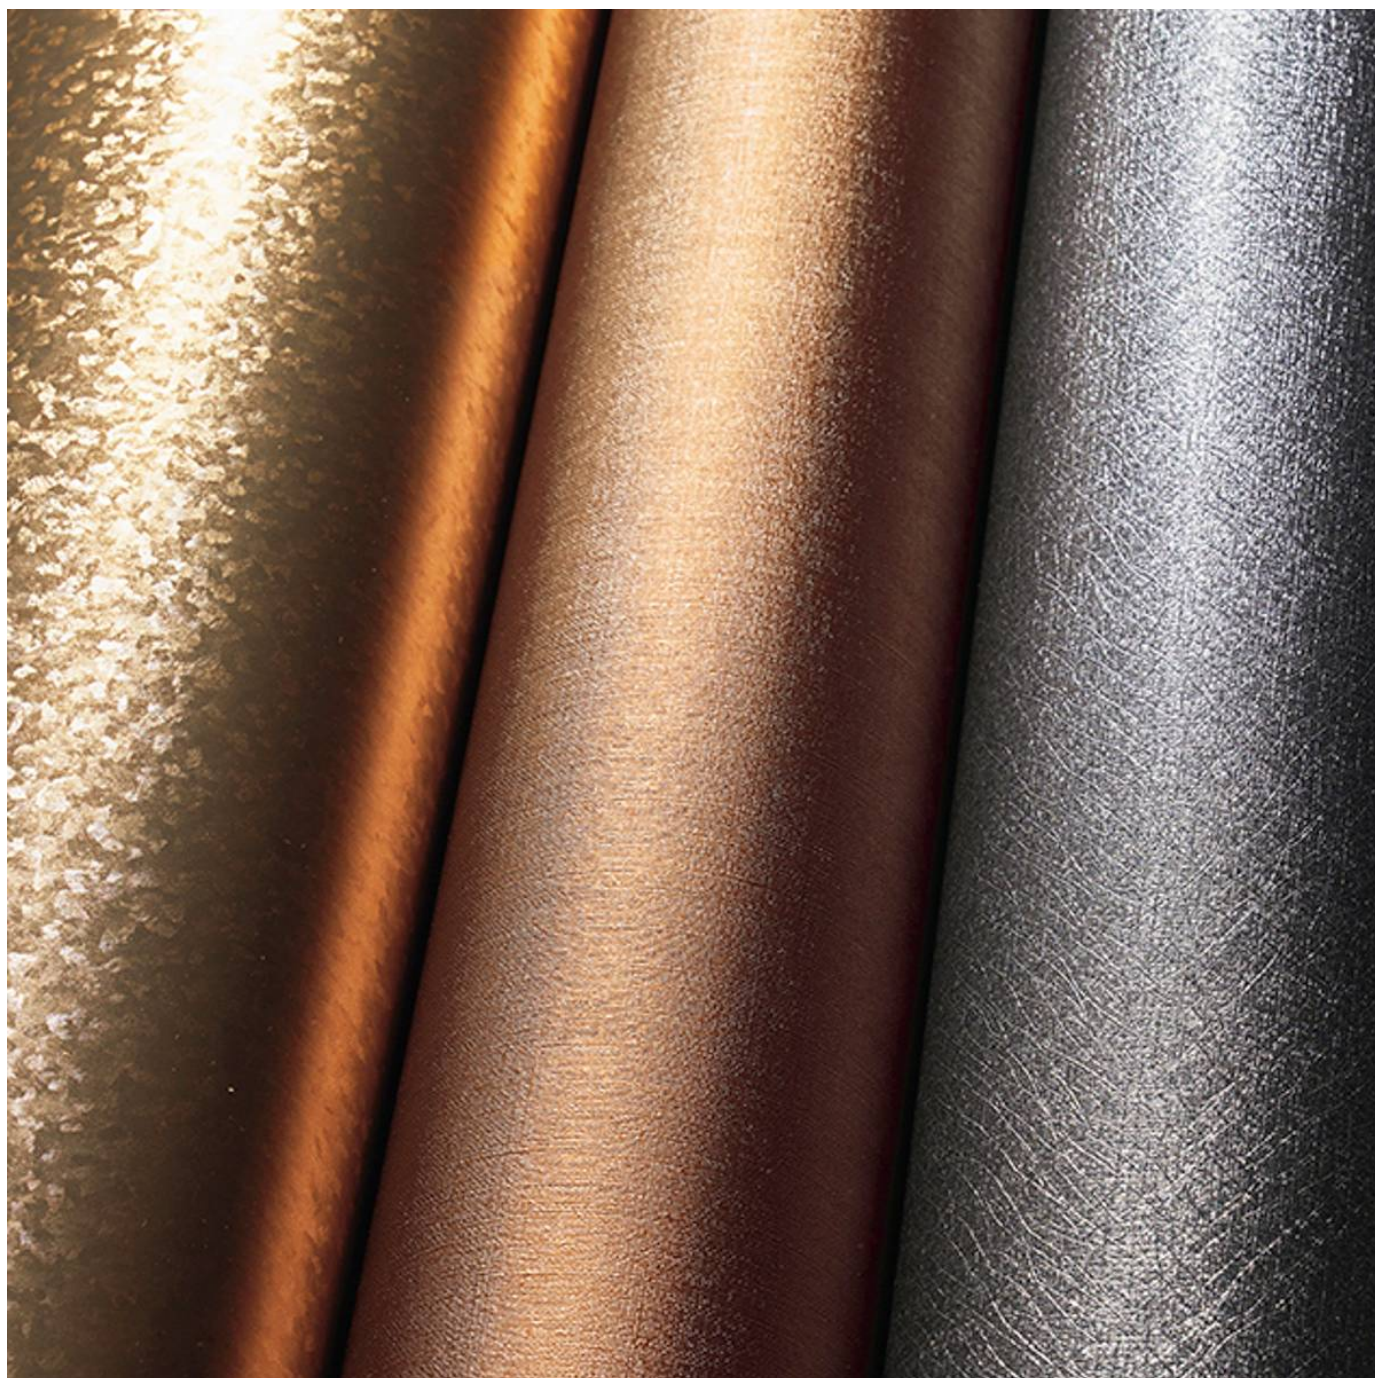

METALLIC

Wallcoverings » Architectural Film

Brand: **Reatec**

Applications: **Walls, Joinery**

1300 306 399

info@baresque.com.au

baresque.com.au

1 of 6