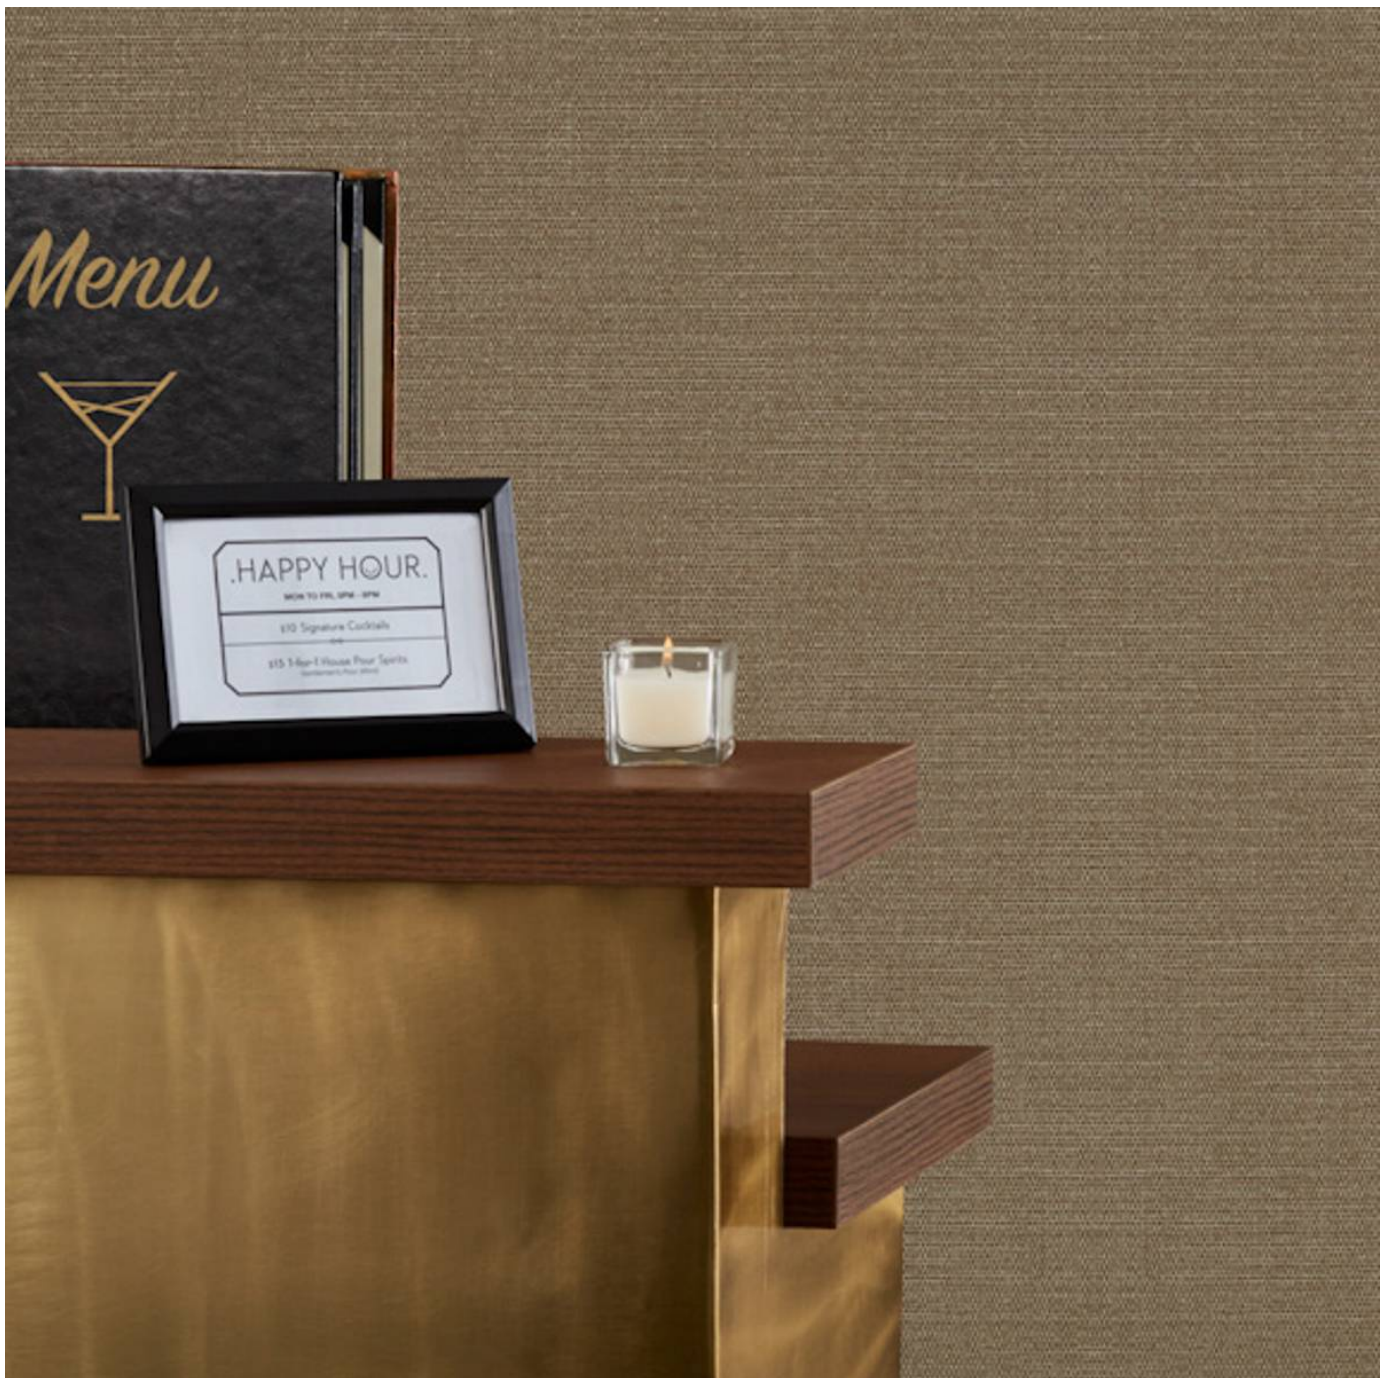

GLINT

Wallcoverings » Commercial Wallcoverings

Brand: **Genon**

Applications: **Walls**

GLINT

Wallcoverings » Commercial Wallcoverings

Glint is a 137cm wide wallcovering that's available in 24 colourways. It's versatile, durable and cleanable with warm water and liquid detergent.