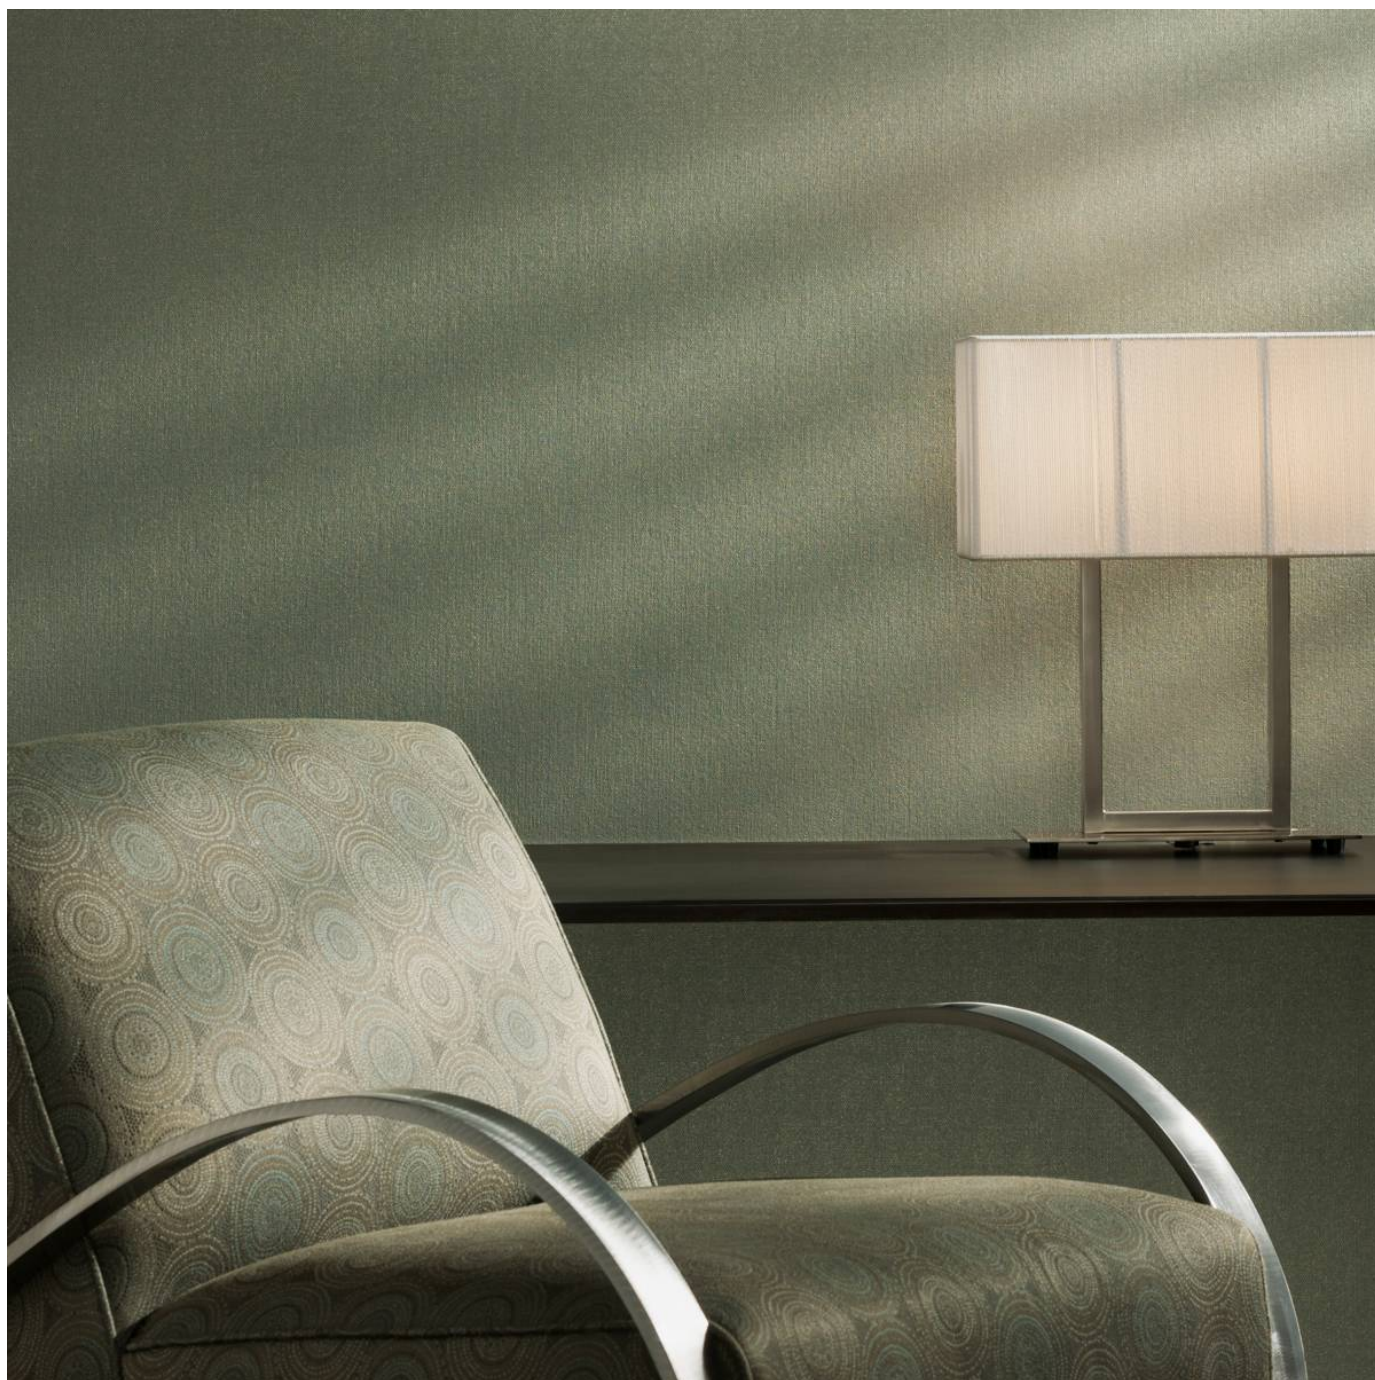

METALIQUE

Wallcoverings » Commercial Wallcoverings

Brand: **Genon**

METALIQUE

Wallcoverings » Commercial Wallcoverings

W2-MQ-01 HAVANA
SUN

W2-MQ-02 HOT
TAMALE

W2-MQ-03 BLACK
METAL

Wallcoverings » Commercial Wallcoverings

Metalique is a 137cm wide commercial wallcovering with a rough looking texture and speckled metallic highlights. Available in 18 colourways.

✓ **Bleach Cleanable**