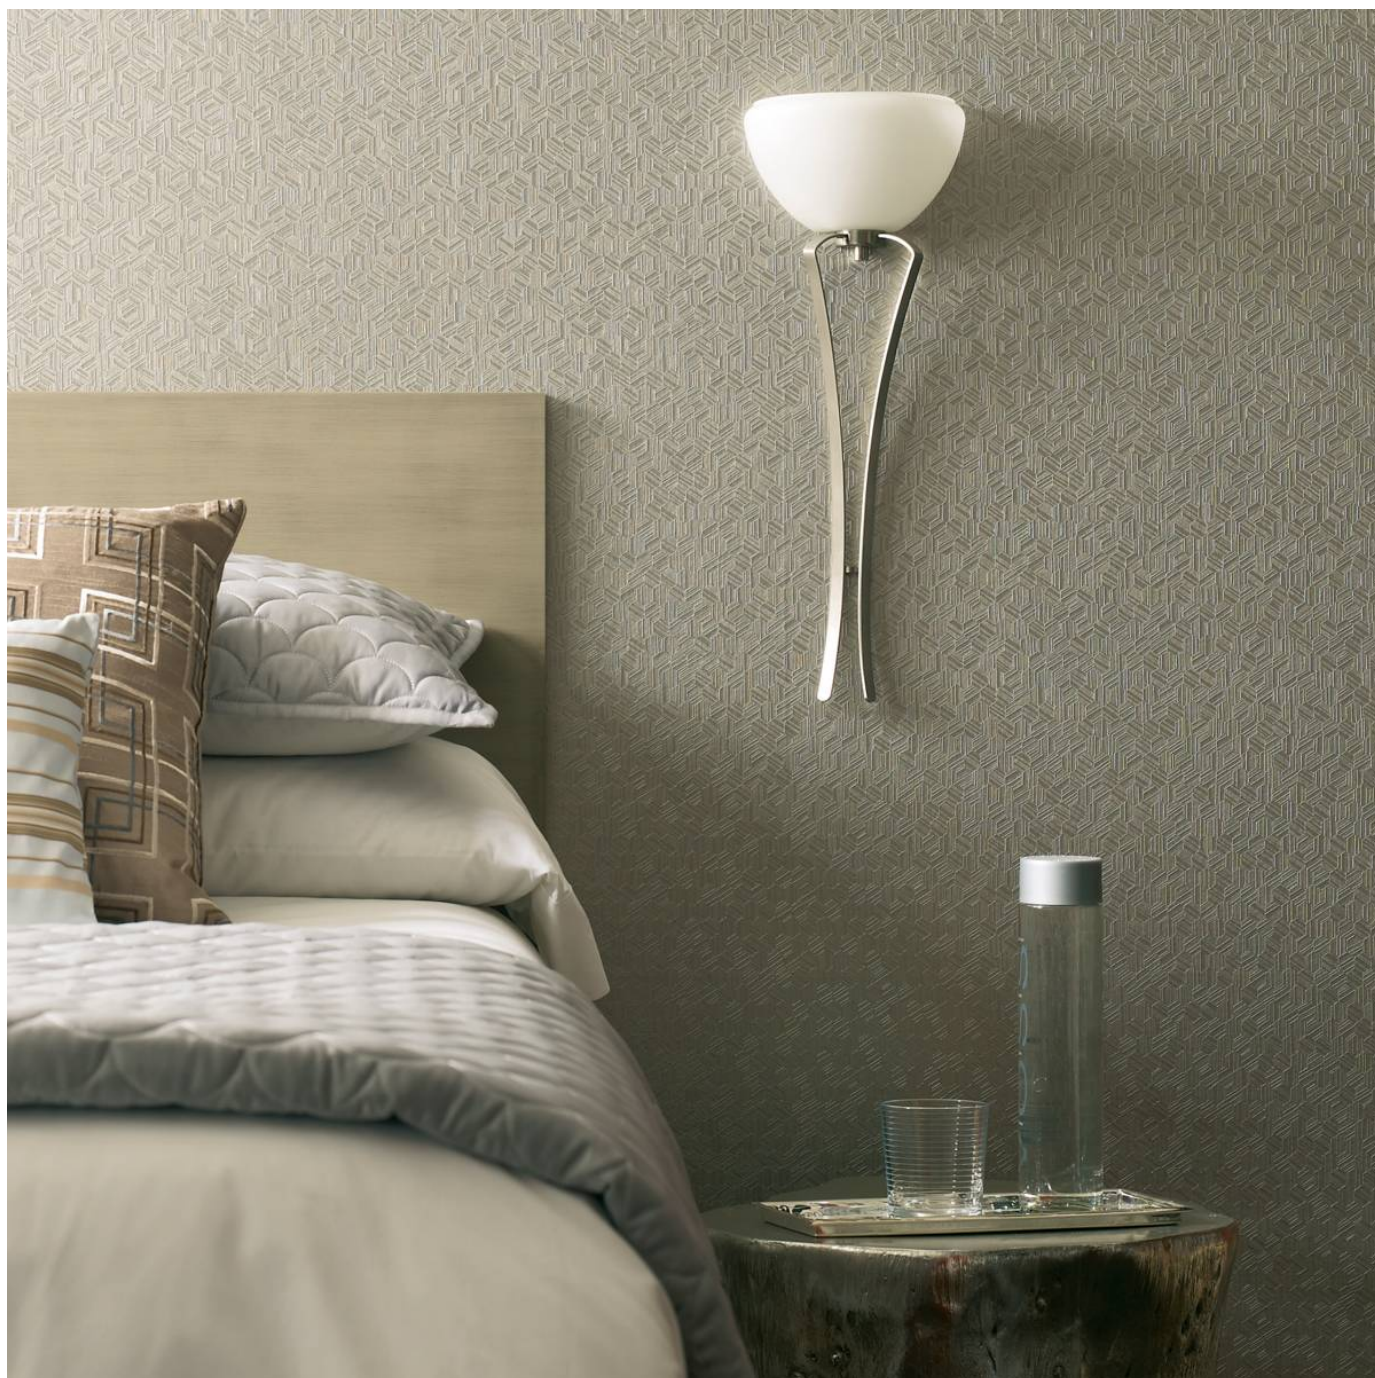

METALLICA

Wallcoverings » Commercial Wallcoverings

Brand: **York**

Applications: **Walls**

1300 306 399

info@baresque.com.au

baresque.com.au

1 of 5