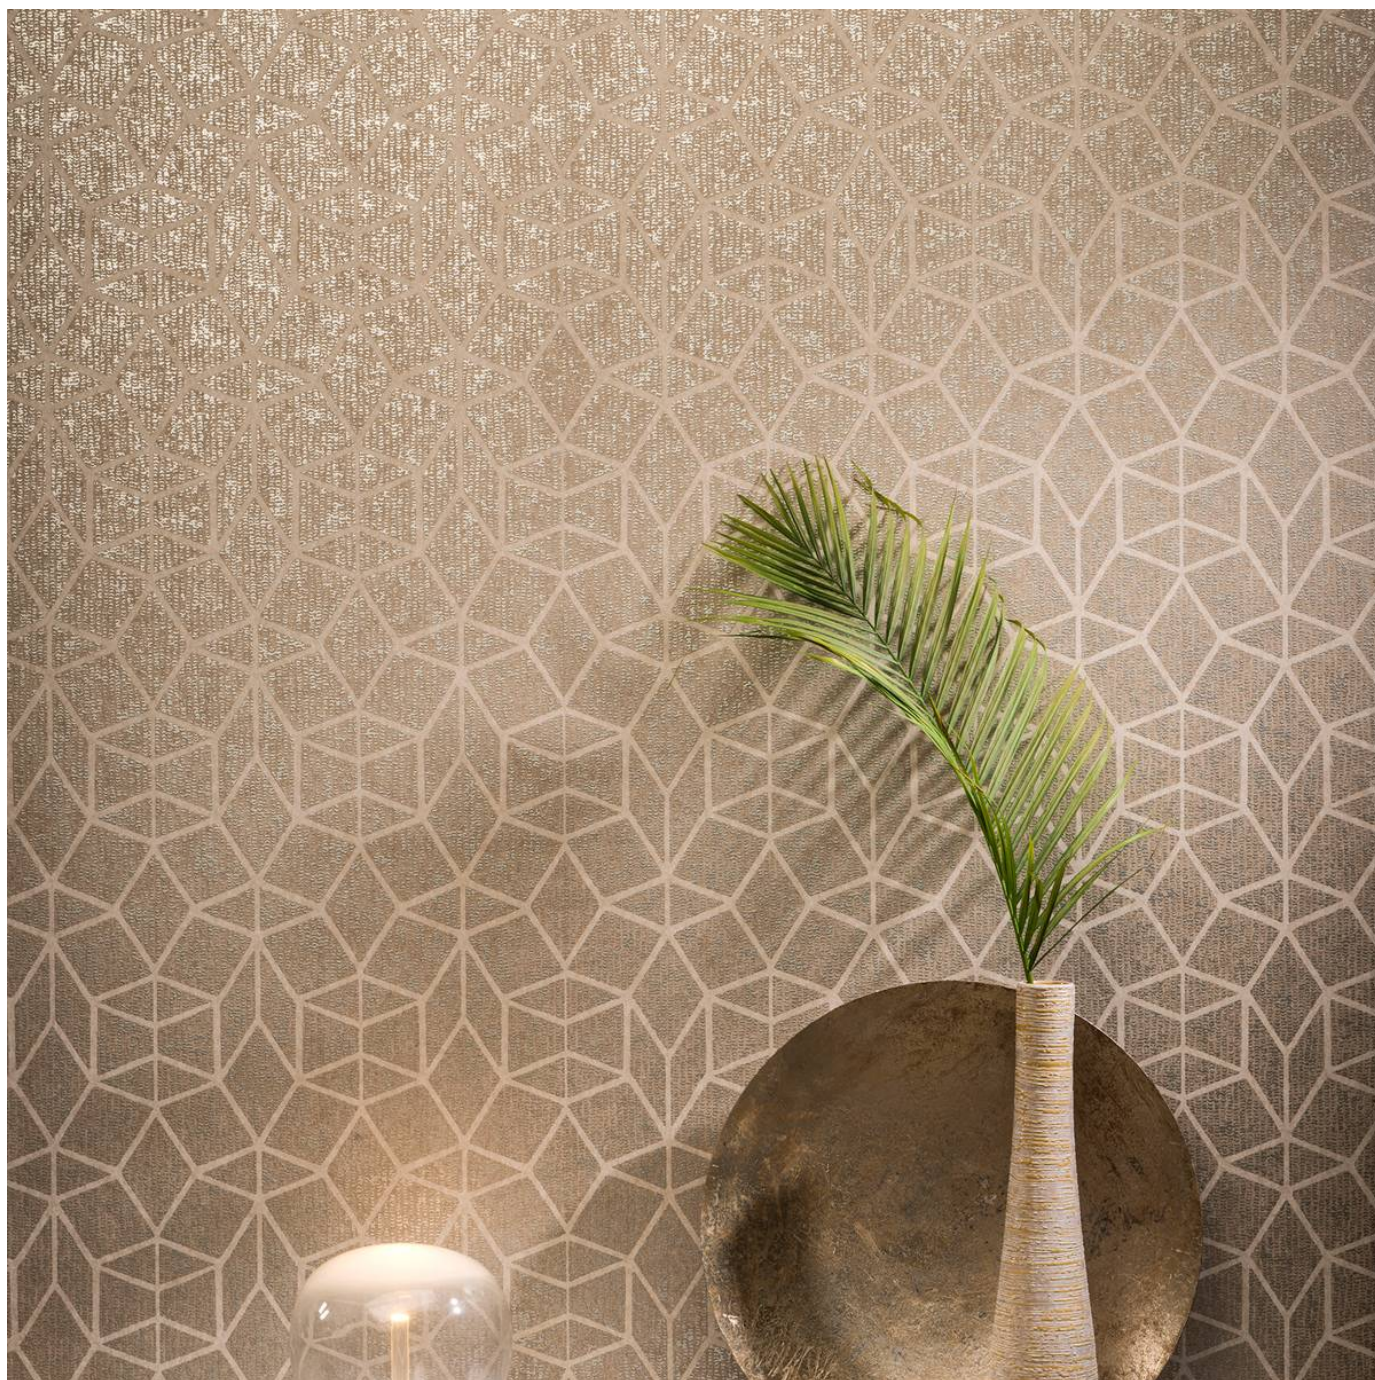

CUT DIAMOND AVENUE

Wallcoverings » Decorative Wallcoverings

Brand: **Omexco**

Collection: **Avenue**

1300 306 399

info@baresque.com.au

baresque.com.au

1 of 4