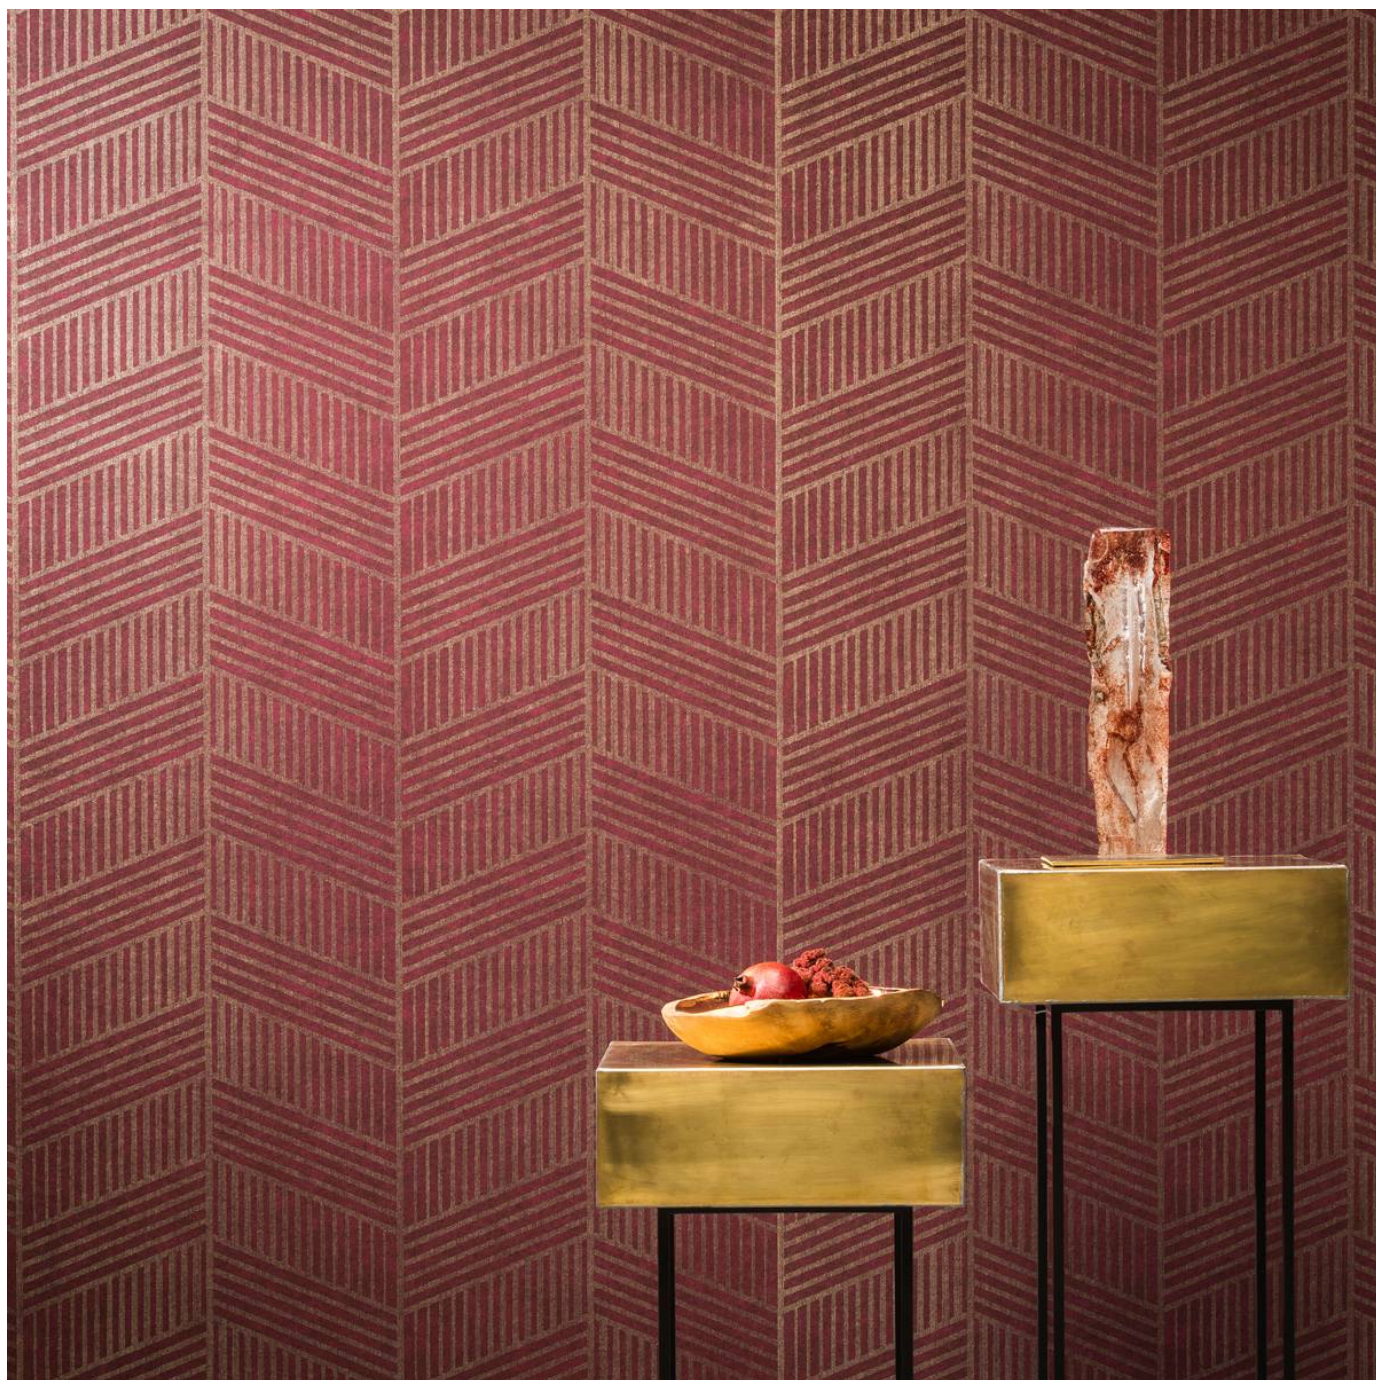

DECO CHEVRON AVENUE

Wallcoverings » Decorative Wallcoverings

Brand: **Omexco**

Collection: **Avenue**

1300 306 399

info@baresque.com.au

baresque.com.au

1 of 5