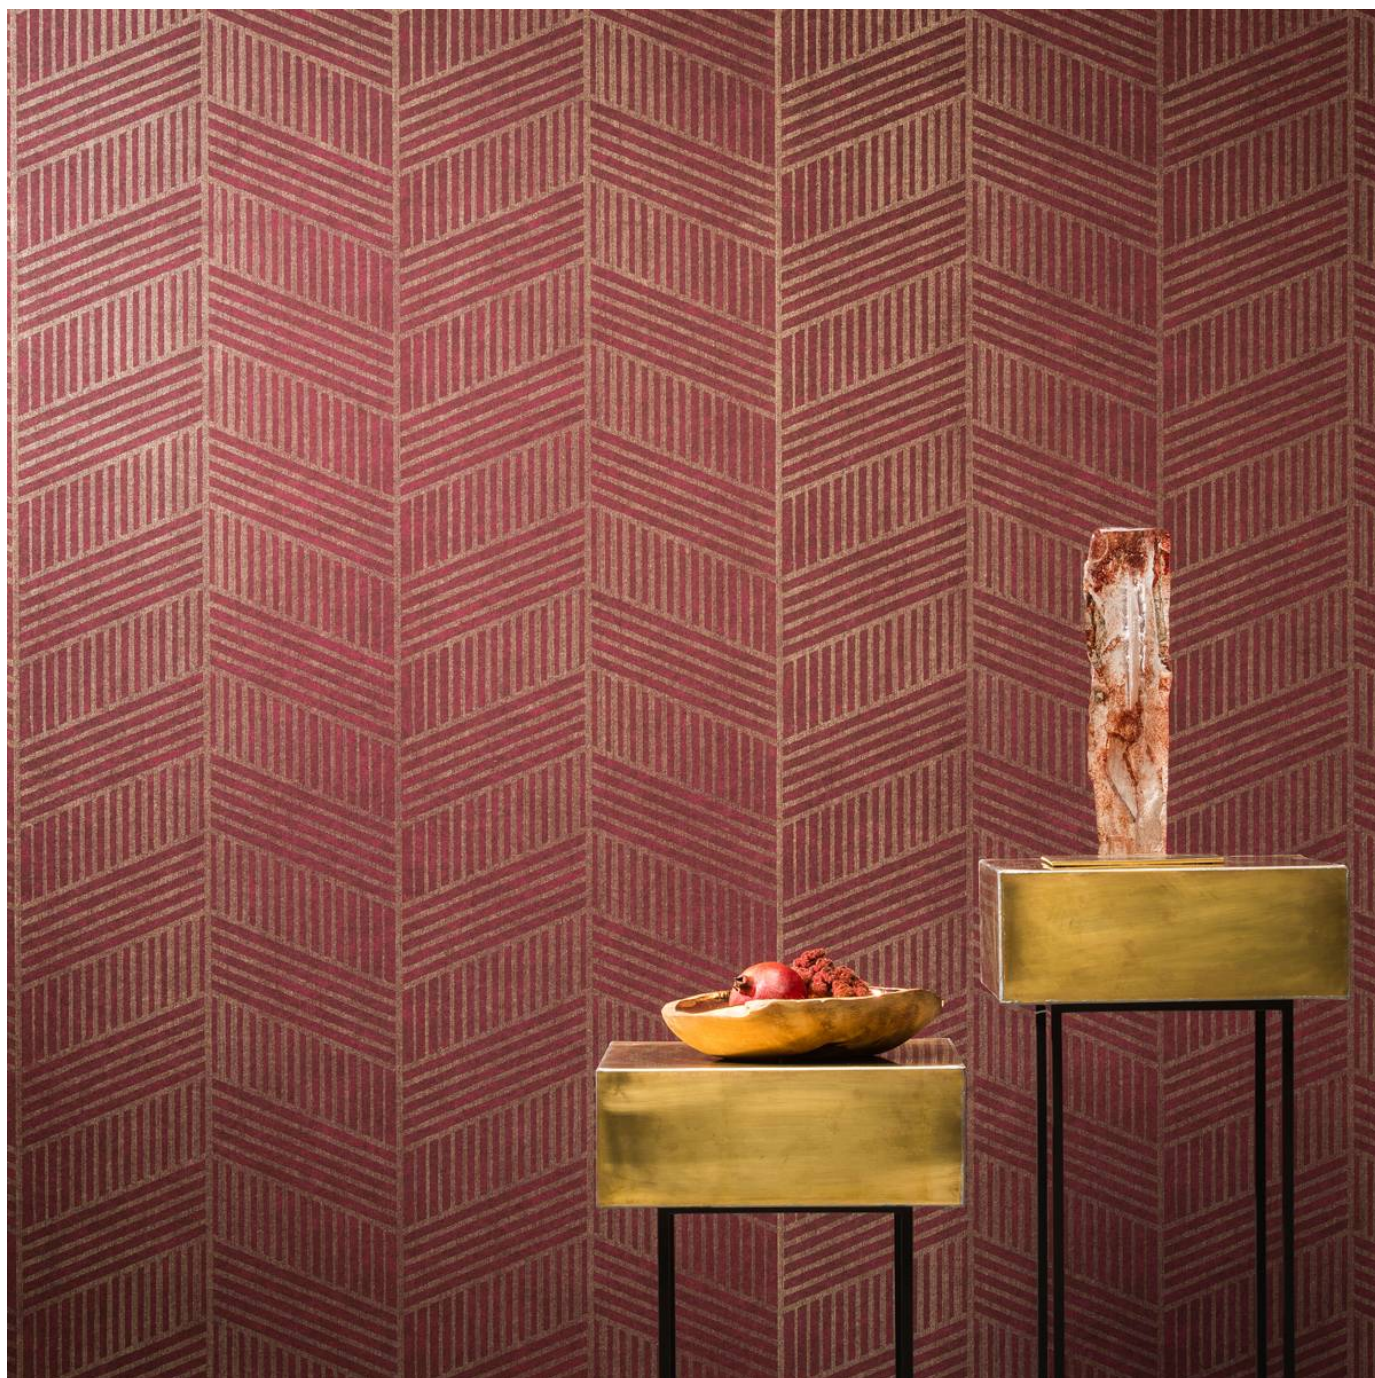

DECO CHEVRON AVENUE

Wallcoverings » Decorative Wallcoverings

Brand: **Omexco**

Collections: **Avenue**

Applications: **Walls**

1300 306 399

info@baresque.com.au

baresque.com.au

1 of 5