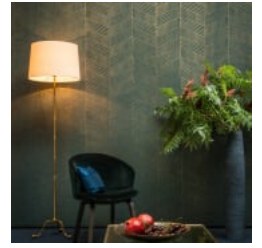

DECO CHEVRON AVENUE

Wallcoverings » Decorative Wallcoverings

AVA2621 WHITE
SILVER

AVA2622 TAUPE
GOLD

AVA2623 MALACHITE

AVA2624 GARNET

decor-chevron-
avenue-promo-2.jpg

DECO CHEVRON AVENUE

Wallcoverings » Decorative Wallcoverings

Deco chevron is a 100cm wide decorative wallcovering compose by a mixture of cellulose and polyester with a zig zag pattern displayed in 4 colourways.

Roll Size 100cm wide - Available by the lineal metre