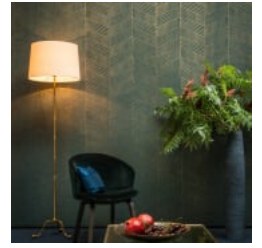

# DECO CHEVRON AVENUE

Wallcoverings » Decorative Wallcoverings

AVA2621 WHITE  
SILVER

AVA2622 TAUPE  
GOLD

AVA2623 MALACHITE

AVA2624 GARNET

decor-chevron-  
avenue-promo-2.jpg

# DECO CHEVRON AVENUE

Wallcoverings » Decorative Wallcoverings

Deco chevron is a 100cm wide decorative wallcovering compose by a mixture of cellulose and polyester with a zig zag pattern displayed in 4 colourways.