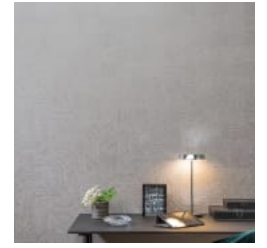

# DECO SQUARES AVENUE

Wallcoverings » Decorative Wallcoverings

AVA4601 WHITE

AVA4602 SILVER

AVA4603 COPPER

AVA4604 CRIMSON  
GOLD

deco-squares-avenue-  
promo-2.jpg

deco-squares-avenue-  
promo-4.jpg

# DECO SQUARES AVENUE

Wallcoverings » Decorative Wallcoverings

Deco Squares is a 100cm wide decorative wallcovering with a textured chequered checks pattern that's available in 4 colourways.

Roll Size 100cm wide - Available by the lineal metre