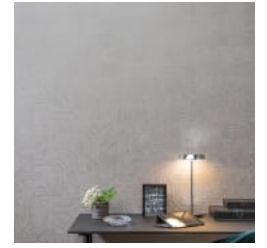

DECO SQUARES AVENUE

Wallcoverings » Decorative Wallcoverings

Brand: **Omexco**

Collection: **Avenue**

DECO SQUARES AVENUE

Wallcoverings » Decorative Wallcoverings

AVA4601 WHITE

AVA4602 SILVER

AVA4603 COPPER

AVA4604 CRIMSON
GOLD

deco-squares-avenue-
promo-2.jpg

deco-squares-avenue-
promo-4.jpg

DECO SQUARES AVENUE

Wallcoverings » Decorative Wallcoverings

Deco Squares is a 100cm wide decorative wallcovering with a textured chequered checks pattern that's available in 4 colourways.