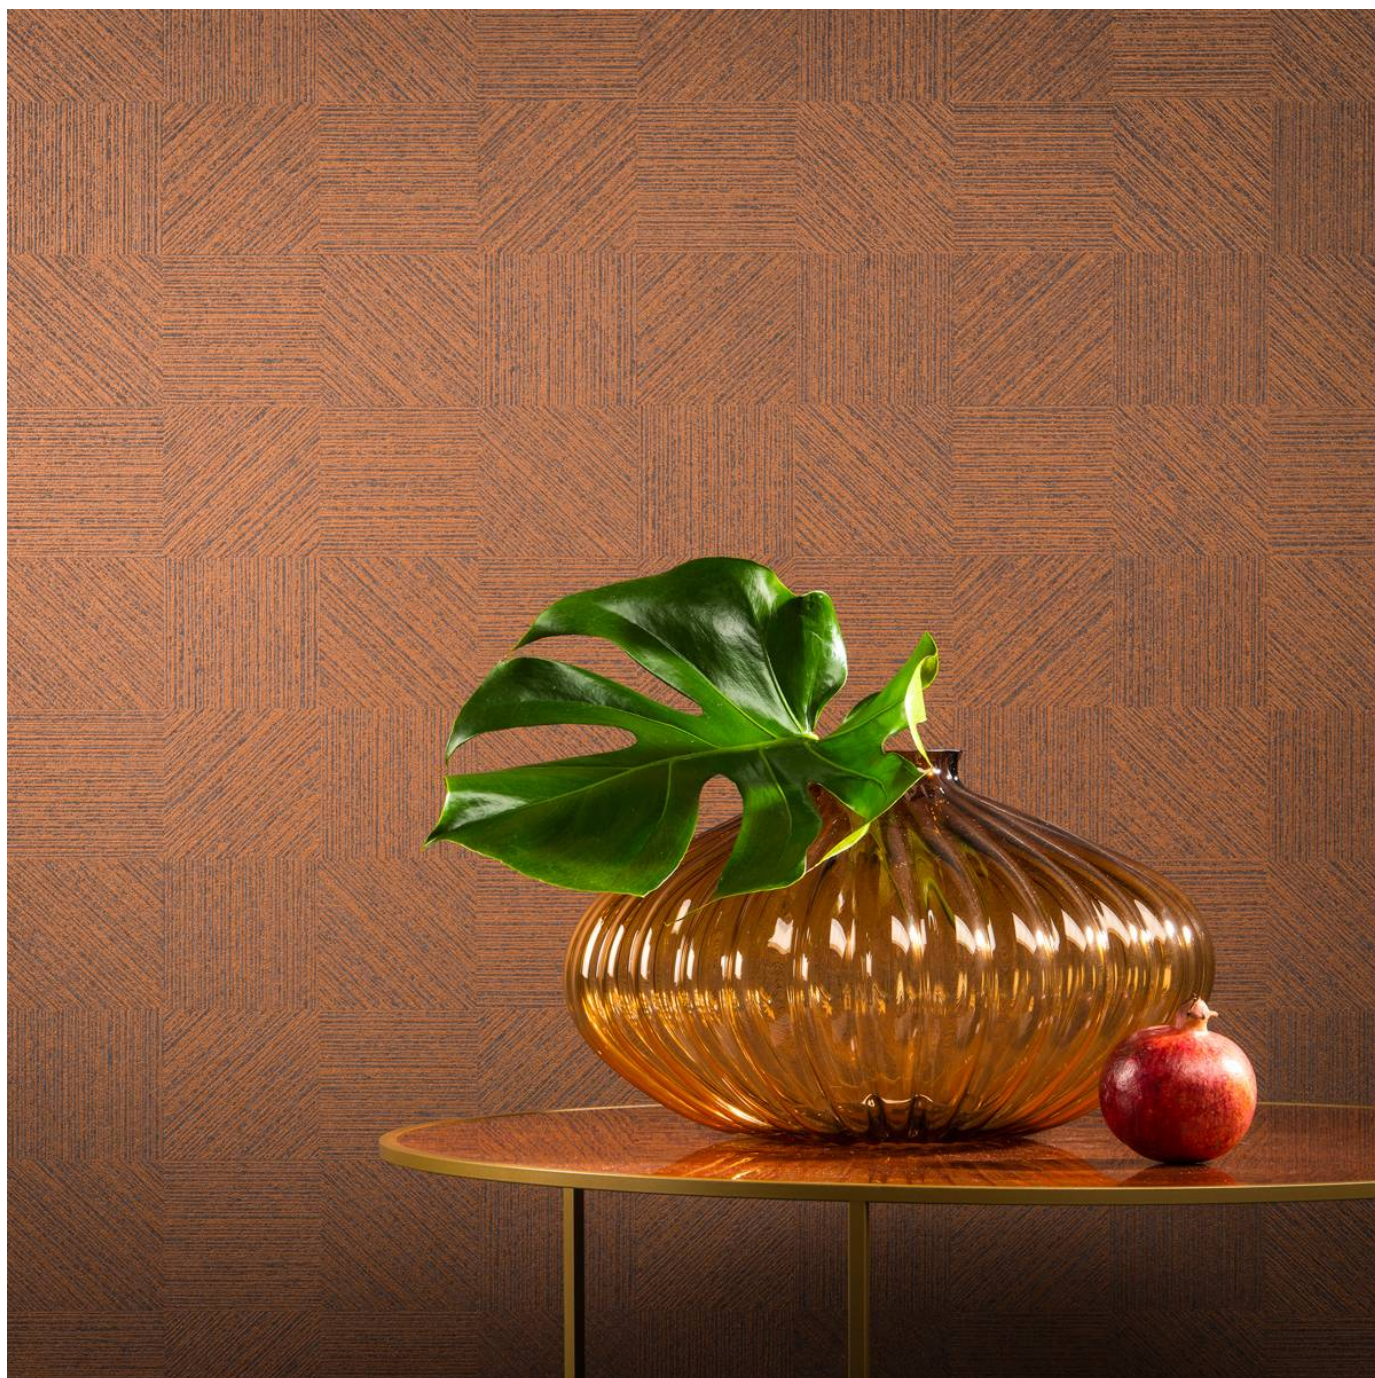

# DECO SQUARES AVENUE

Wallcoverings » Decorative Wallcoverings

Brand: **Omexco**

Collection: **Avenue**

# DECO SQUARES AVENUE

Wallcoverings » Decorative Wallcoverings

AVA4601 WHITE

AVA4602 SILVER

AVA4603 COPPER

AVA4604 CRIMSON  
GOLD

deco-squares-avenue-  
promo-2.jpg

deco-squares-avenue-  
promo-4.jpg

# DECO SQUARES AVENUE

Wallcoverings » Decorative Wallcoverings

Deco Squares is a 100cm wide decorative wallcovering with a textured chequered checks pattern that's available in 4 colourways.

Roll Size 100cm wide - Available by the lineal metre