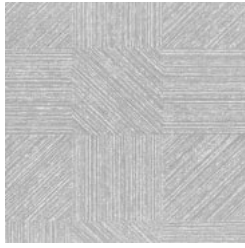

DECO SQUARES AVENUE

Wallcoverings » Decorative Wallcoverings

Brand: **Omexco**

Collection: **Avenue**

DECO SQUARES AVENUE

Wallcoverings » Decorative Wallcoverings

AVA4601 WHITE

AVA4602 SILVER

AVA4603 COPPER

AVA4604 CRIMSON
GOLD

deco-squares-avenue-
promo-2.jpg

deco-squares-avenue-
promo-4.jpg

DECO SQUARES AVENUE

Wallcoverings » Decorative Wallcoverings

Deco Squares is a 100cm wide decorative wallcovering with a textured chequered checks pattern that's available in 4 colourways.