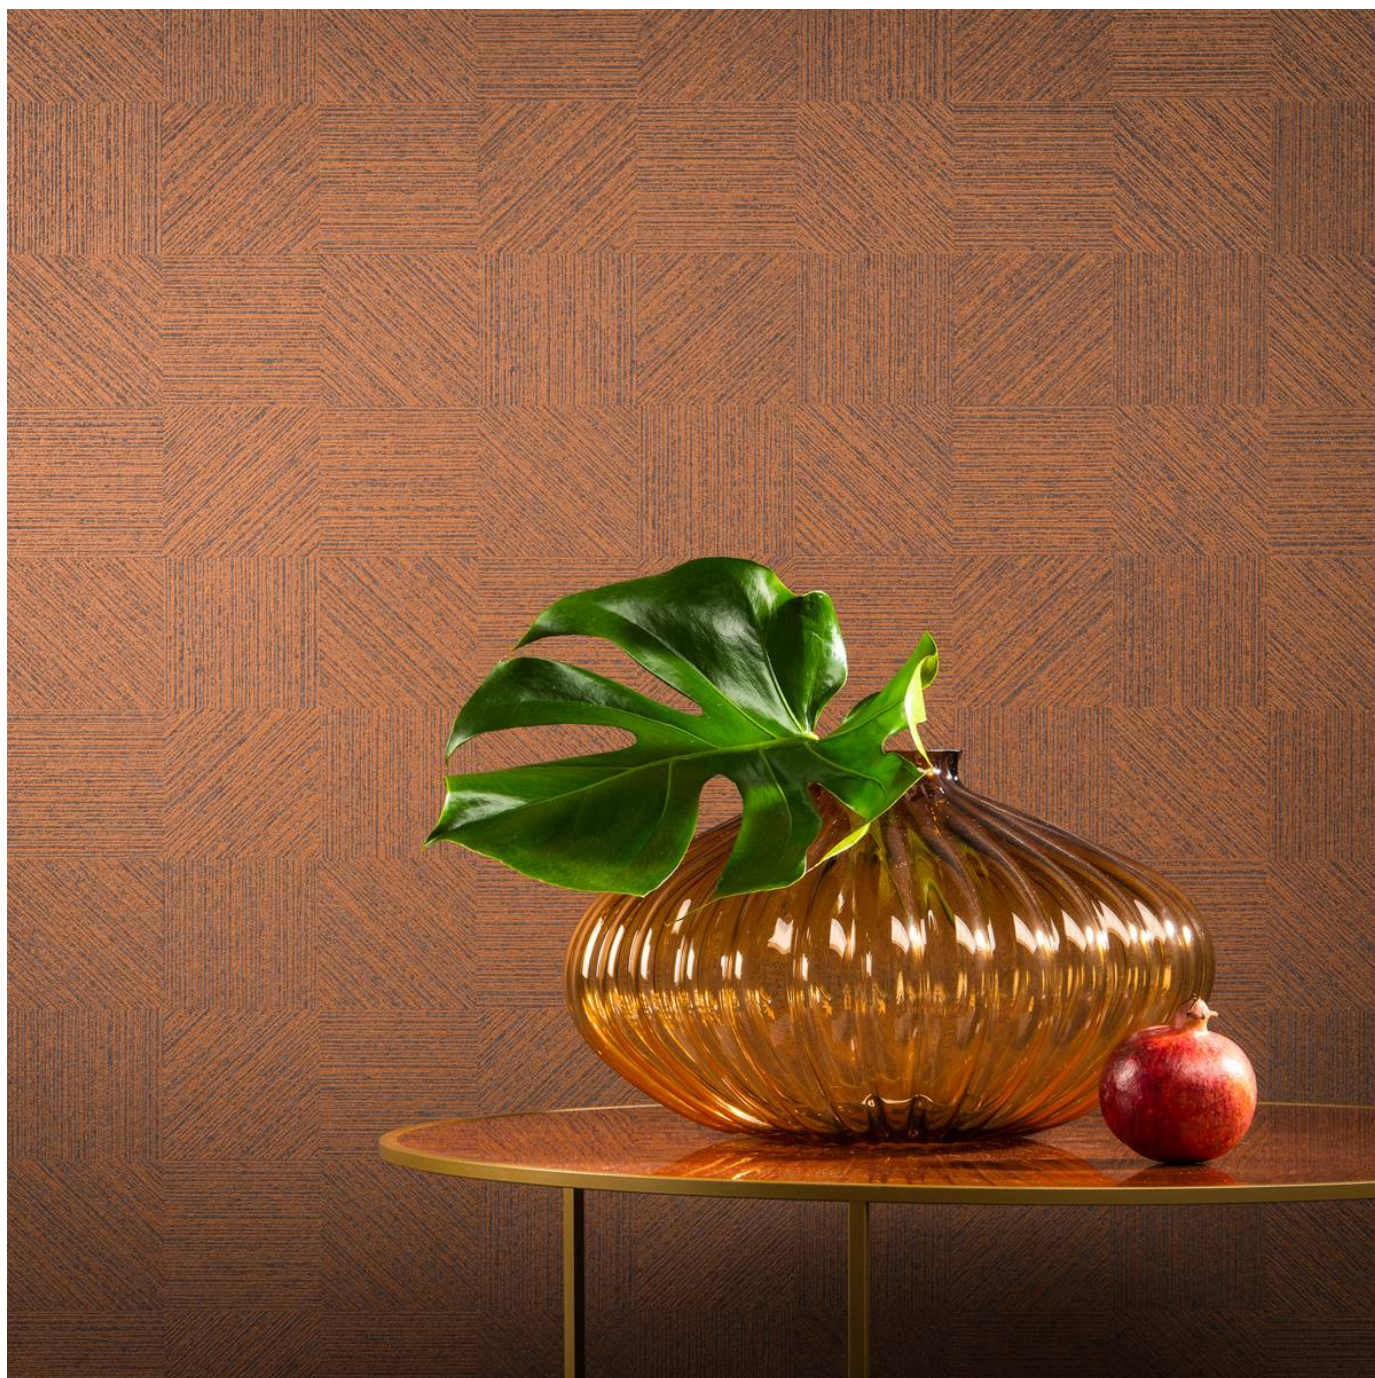

DECO SQUARES AVENUE

Wallcoverings » Decorative Wallcoverings

Brand: **Omexco**

Collections: **Avenue**

Applications: **Walls**

DECO SQUARES AVENUE

Wallcoverings » Decorative Wallcoverings

deco-squares-avenue-
promo-2.jpg

deco-squares-avenue-
promo-4.jpg

DECO SQUARES AVENUE

Wallcoverings » Decorative Wallcoverings

Deco Squares is a 100cm wide decorative wallcovering with a textured chequered checks pattern that's available in 4 colourways.