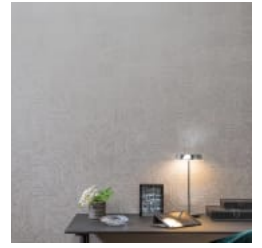

DECO SQUARES AVENUE

Wallcoverings » Decorative Wallcoverings

Brand: **Omexco**

Collection: **Avenue**

DECO SQUARES AVENUE

Wallcoverings » Decorative Wallcoverings

AVA4601 WHITE

AVA4602 SILVER

AVA4603 COPPER

AVA4604 CRIMSON
GOLD

deco-squares-avenue-
promo-2.jpg

deco-squares-avenue-
promo-4.jpg

DECO SQUARES AVENUE

Wallcoverings » Decorative Wallcoverings

Deco Squares is a 100cm wide decorative wallcovering with a textured chequered checks pattern that's available in 4 colourways.