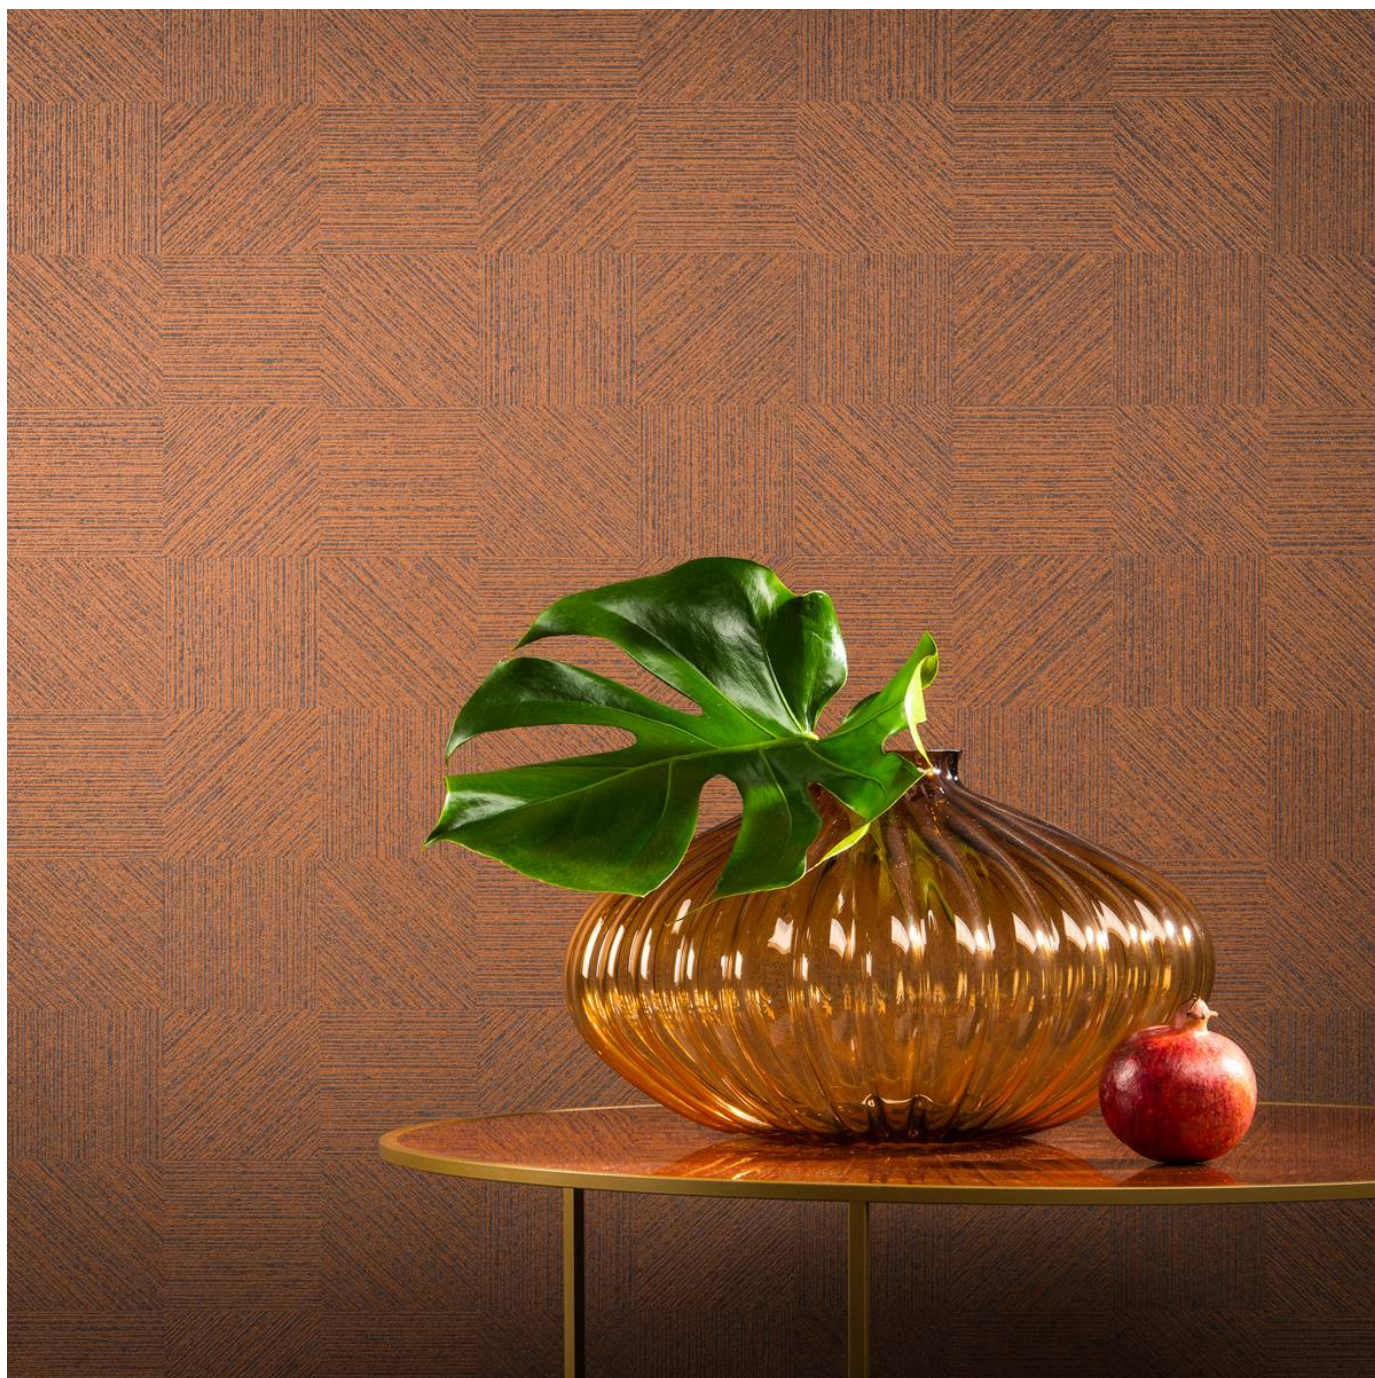

DECO SQUARES AVENUE

Wallcoverings » Decorative Wallcoverings

Brand: **Omexco**

Collection: **Avenue**

DECO SQUARES AVENUE

Wallcoverings » Decorative Wallcoverings

AVA4601 WHITE

AVA4602 SILVER

AVA4603 COPPER

AVA4604 CRIMSON
GOLD

deco-squares-avenue-
promo-2.jpg

deco-squares-avenue-
promo-4.jpg

DECO SQUARES AVENUE

Wallcoverings » Decorative Wallcoverings

Deco Squares is a 100cm wide decorative wallcovering with a textured chequered checks pattern that's available in 4 colourways.