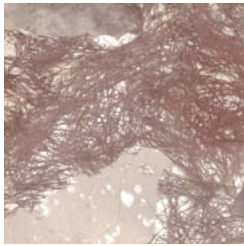

FIBRE INSPIRATION

Wallcoverings » Decorative Wallcoverings

Brand: **Bi Mei**

FIBRE INSPIRATION

Wallcoverings » Decorative Wallcoverings

COLOURWAY CARD

COLOURWAY CARD

G0099HJ6050
MOONLIGHT

G0099HJ6051
PORPOISE

G0099HJ6052
MINERAL GRAY

G0099HJ6054
BAROQUE ROSE

G0099HJ6053 SMOKE
GREY

FIBRE INSPIRATION

Wallcoverings » Decorative Wallcoverings

Fibre Inspiration is a 91cm wide decorative wallcovering with a design inspired by minerals and stones. Available in 5 combinations of colour.

Roll Size 91cm wide x 11m - Available by the full roll only

Composition Banana fibre with paper pulp on a paper backing

Pattern Repeat Size N/A

Fire Rating Tested in accordance with AS ISO 9705 2003 for the purpose of determining the Group Number classification as required by the Building Code of Australia for the control of fire spread on interior wall and ceiling linings.

Remove any detergent with a clean, damp cloth. Gently pat dry.

Always test in an inconspicuous area first.

FIBRE INSPIRATION

Wallcoverings » Decorative Wallcoverings

Colour & Finish Options