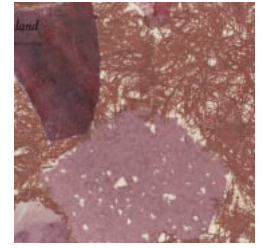

FIBRE INSPIRATION

Wallcoverings » Decorative Wallcoverings

Brand: **Bi Mei**

FIBRE INSPIRATION

Wallcoverings » Decorative Wallcoverings

COLOURWAY CARD

COLOURWAY CARD

G0099HJ6050
MOONLIGHT

G0099HJ6051
PORPOISE

G0099HJ6052
MINERAL GRAY

G0099HJ6054
BAROQUE ROSE

G0099HJ6053 SMOKE
GREY

FIBRE INSPIRATION

Wallcoverings » Decorative Wallcoverings

Fibre Inspiration is a 91cm wide decorative wallcovering with a design inspired by minerals and stones. Available in 5 combinations of colour.

Roll Size 91cm wide x 11m - Available by the full roll only

Composition Banana fibre with paper pulp on a paper backing

Pattern Repeat Size N/A

Fire Rating Tested in accordance with AS ISO 9705 2003 for the purpose of determining the Group Number classification as required by the Building Code of Australia for the control of fire spread on interior wall and ceiling linings.