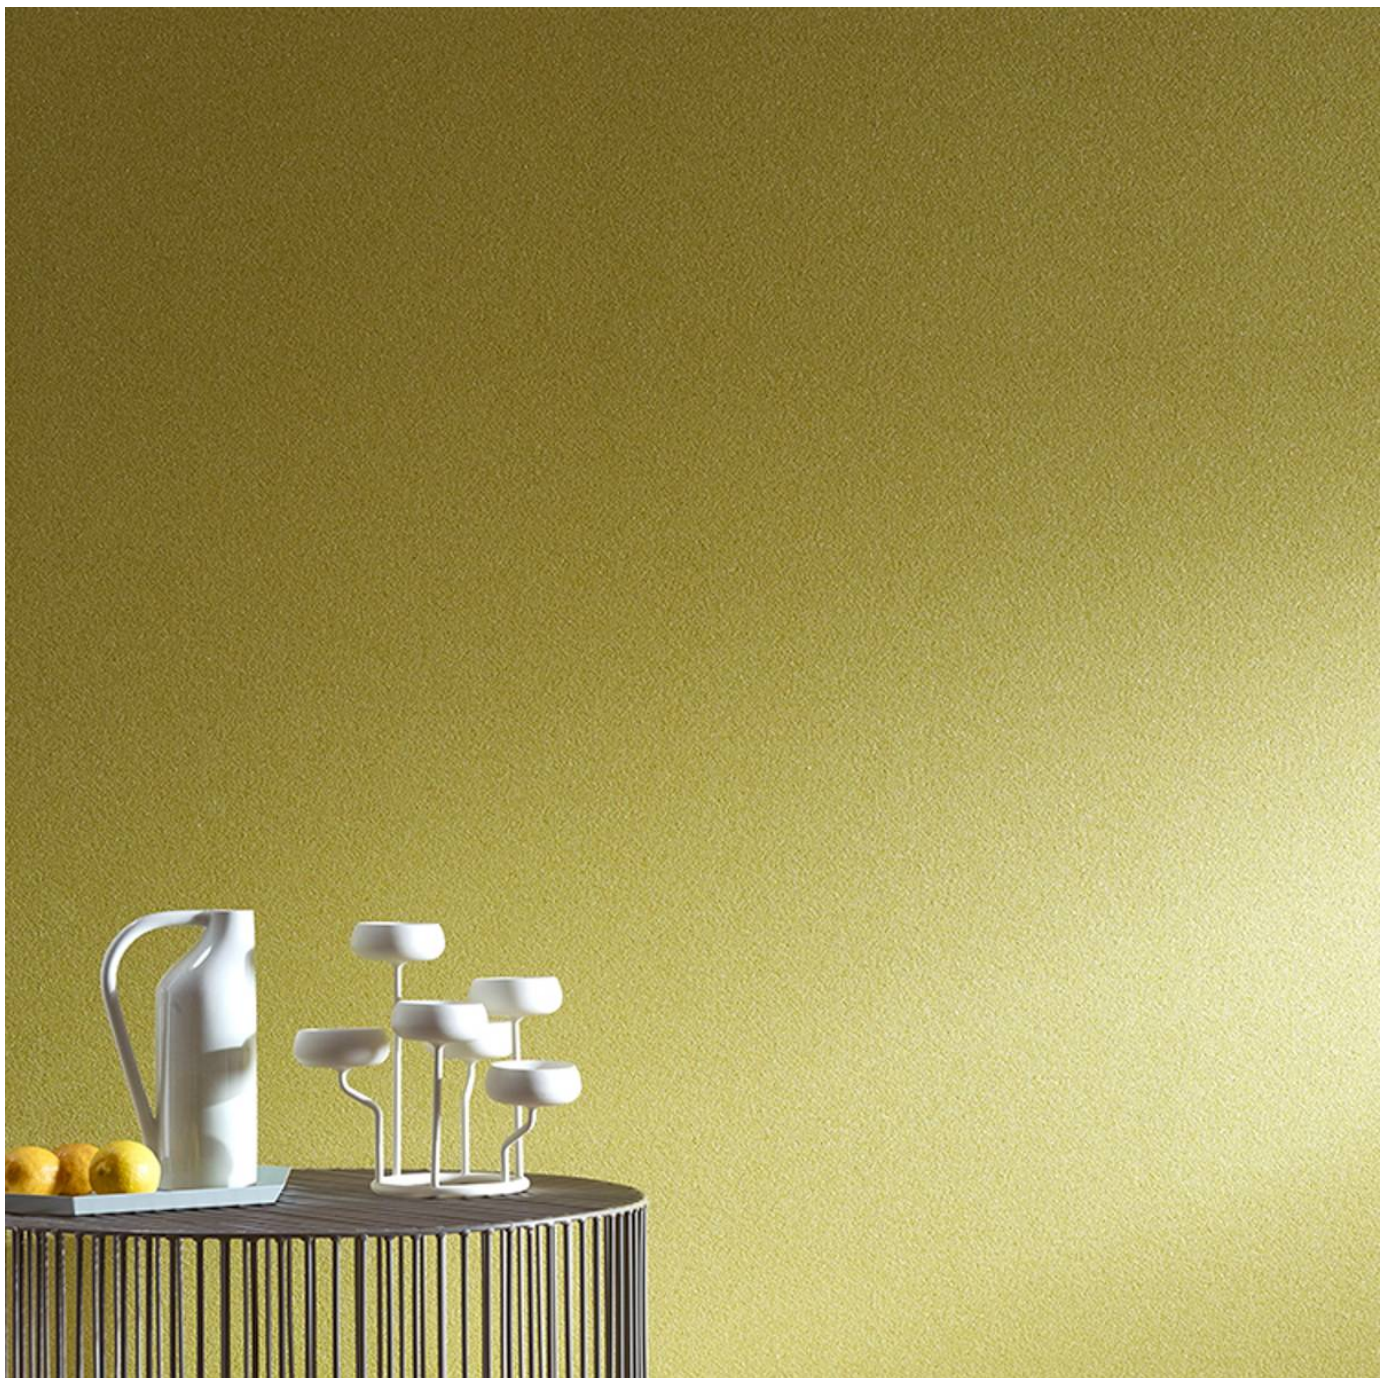

FINE MICA GRAPHITE

Wallcoverings » Decorative Wallcoverings

Brand: **Omexco**

Collection: **Graphite**

1300 306 399

info@baresque.com.au

baresque.com.au

1 of 5