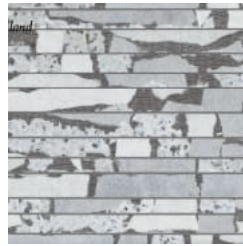

G0101HJ6064 BIRCH

G0101HJ6065
RAINDROPS

G0101HJ6066 ZEN
BLUE

G0101HJ6067
APRICOT BUFF

G0101HJ6068 FROST
GRAY

G0101HJ6069 BLACK
AND WHITE

FUTURE TRENDS

Wallcoverings » Decorative Wallcoverings

Future Trends is a 91cm wide decorative wallcovering with a deconstructed brick design that's available in 7 colourways.

Roll Size 91cm wide x 11m - Available by the full roll only

Pattern Repeat Size N/A