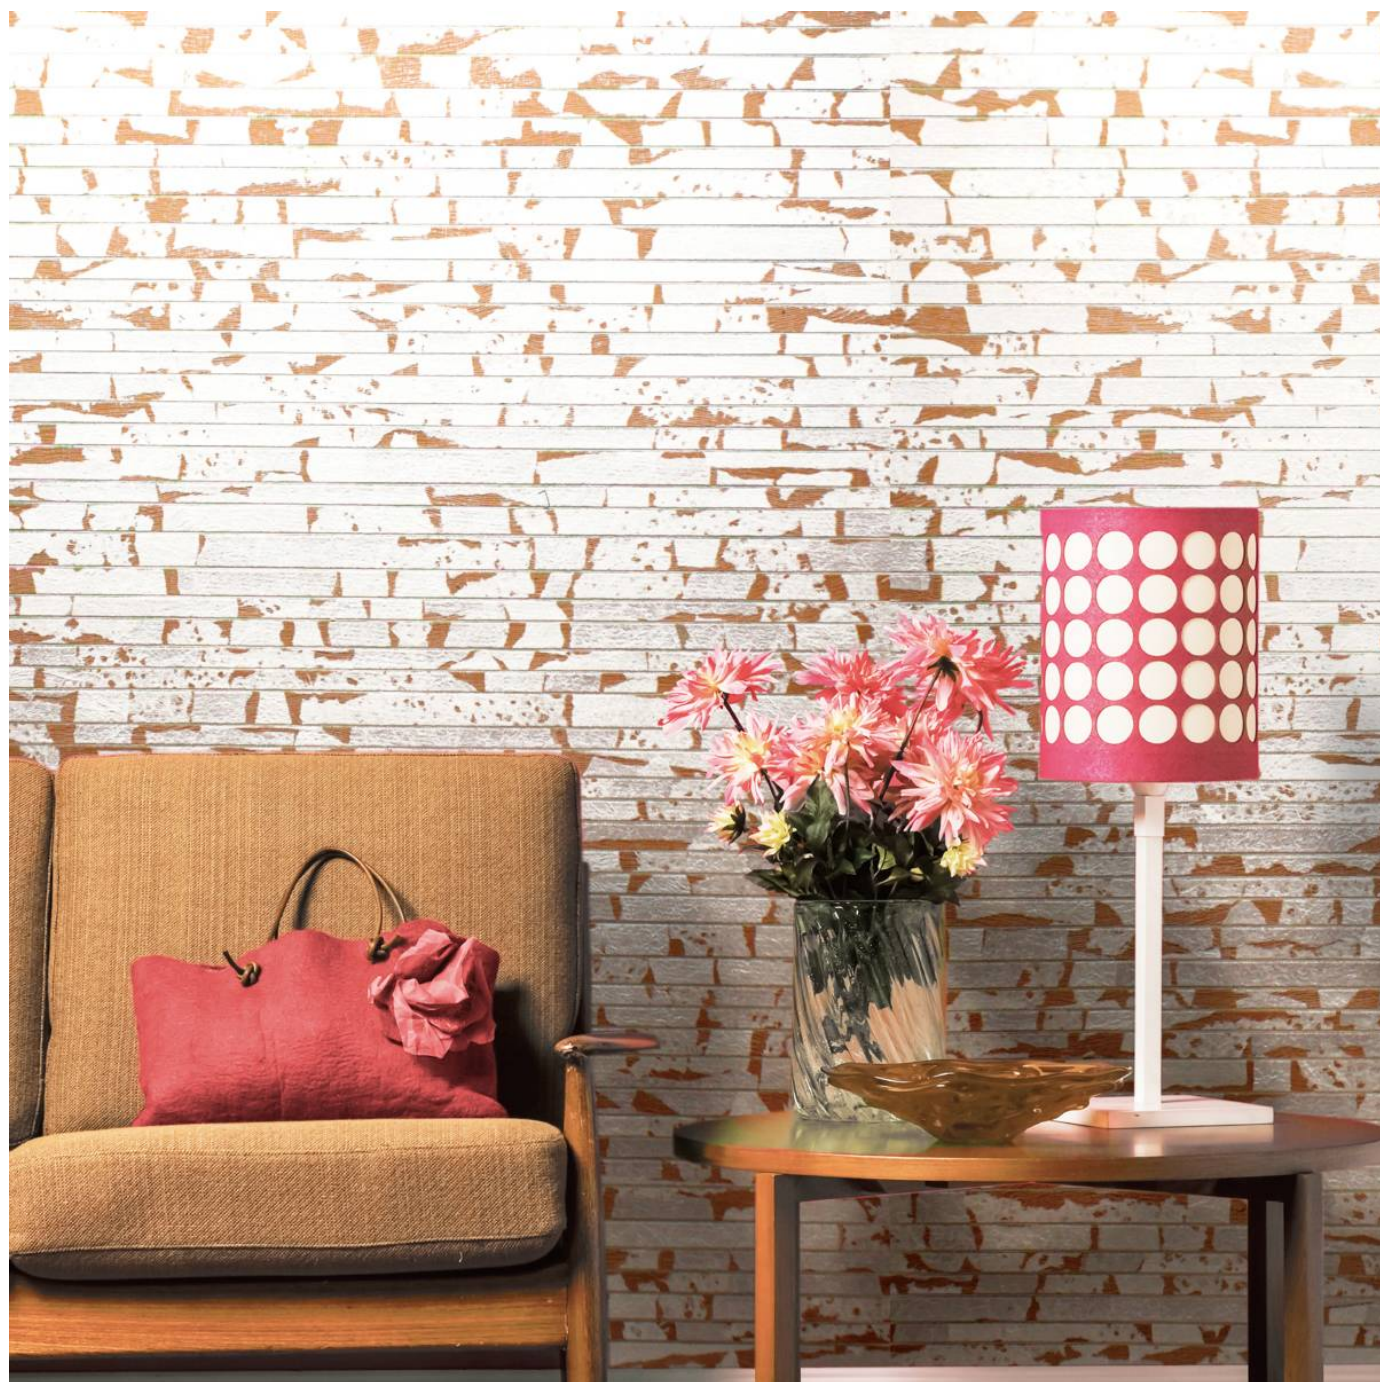

FUTURE TRENDS

Wallcoverings » Decorative Wallcoverings

Brand: **Bi Mei**

FUTURE TRENDS

Wallcoverings » Decorative Wallcoverings

COLOURWAY CARD

COLOURWAY CARD

G0101HJ6063 OFF
WHITE

G0101HJ6064 BIRCH

G0101HJ6065
RAINDROPS

G0101HJ6066 ZEN
BLUE

G0101HJ6067
APRICOT BUFF

G0101HJ6068 FROST
GRAY

G0101HJ6069 BLACK
AND WHITE

FUTURE TRENDS

Wallcoverings » Decorative Wallcoverings

Future Trends is a 91cm wide decorative wallcovering with a deconstructed brick design that's available in 7 colourways.

Roll Size 91cm wide x 11m - Available by the full roll only

Pattern Repeat Size N/A