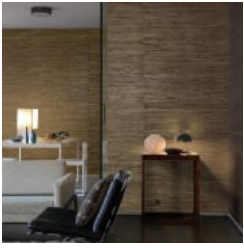

1 of 4

JUTE JUNGLE

Wallcoverings » Decorative Wallcoverings

jute-jungle-
promo-3.jpg

jute-jungle-
promo-2.jpg

JUTE JUNGLE

Wallcoverings » Decorative Wallcoverings

Jute is a 91cm wide decorative wallcovering inspired by the jingle with a zebra pattern that's available in 5 neutral colours.

Description	Abundant nature, explosive colours, stylized tiger motifs...the jungle comes to life! Mosaics of bakbak (bark of the banana plant) have been collected together with delicate weaves of natural fibres in tropical colours. Search Jungle for the complete collection.
Composition	Jute on non woven backing 262 g/m ²
Environmental Info	The materials contained in these wallcoverings are naturally occurring and renewable resources harvested from farms and coloured with water-based inks.
Pattern Repeat Size	N/A
Roll Size	91cm wide - Available by the lineal metre
Fire Rating	<p>Tested in accordance with AS ISO 9705 2003 for the purpose of determining the Group Number classification as required by the Building Code of Australia for the control of fire spread on interior wall and ceiling linings.</p> <p>The result achieved was: Classification - Group 2 Specific Extinction - Less than 250m²/kg</p>
Lead Time	<ul style="list-style-type: none">• 2-weeks (approx.) from Wednesday, subject to stock availability.• Additional 1-week for Western Australia.• Express delivery is available subject to a surcharge. Contact Baresque for details and pricing.
Suggested Installation	<p>Reverse hang alternate drops / butt join.</p> <p>Baresque recommends and supplies Roman brand adhesives and primers.</p>
Care Instructions	wc-grasscloth
Warranty	2-year warranty. Visit baresque.com.au/warranty for complete details.
Additional Comments	As this design is made of natural materials, some variation in colour within and across batches is an inherent, unavoidable and enjoyable characteristic of the product. When installed, most designs will also show some panelling effect.