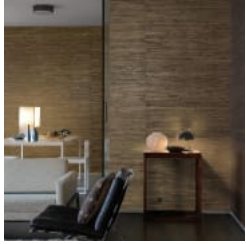

JUA404 BLUE

JUA406 BROWN

JUA411 OFF WHITE

jute-jungle-promo-3.jpg

jute-jungle-promo-2.jpg

JUTE JUNGLE

Wallcoverings » Decorative Wallcoverings

Jute is a 91cm wide decorative wallcovering inspired by the jingle with a zebra pattern that's available in 5 neutral colours.

Description	Abundant nature, explosive colours, stylized tiger motifs...the jungle comes to life! Mosaics of bakbak (bark of the banana plant) have been collected together with delicate weaves of natural fibres in tropical colours. Search Jungle for the complete collection.
Roll Size	91cm wide - Available by the lineal metre
Composition	Jute on non woven backing 262 g/m ²
Pattern Repeat Size	N/A
Environmental Info	The materials contained in these wallcoverings are naturally occurring and renewable resources harvested from farms and coloured with water-based inks.
Fire Rating	<p>Tested in accordance with AS ISO 9705 2003 for the purpose of determining the Group Number classification as required by the Building Code of Australia for the control of fire spread on interior wall and ceiling linings.</p> <p>The result achieved was: Classification - Group 2 Specific Extinction - Less than 250m²/kg</p>
Warranty	2-year warranty. Visit baresque.com.au/warranty for complete details.
Lead Time	<ul style="list-style-type: none">• 2-weeks (approx.) from Wednesday, subject to stock availability.• Additional 1-week for Western Australia.• Express delivery is available subject to a surcharge. Contact Baresque for details and pricing.
Suggested Installation	<p>Reverse hang alternate drops / butt join.</p> <p>Baresque recommends and supplies Roman brand adhesives and primers.</p>
Care Instructions	wc-grasscloth
Additional Comments	As this design is made of natural materials, some variation in colour within and across batches is an inherent, unavoidable and enjoyable characteristic of the product. When installed, most designs will also show some panelling effect.