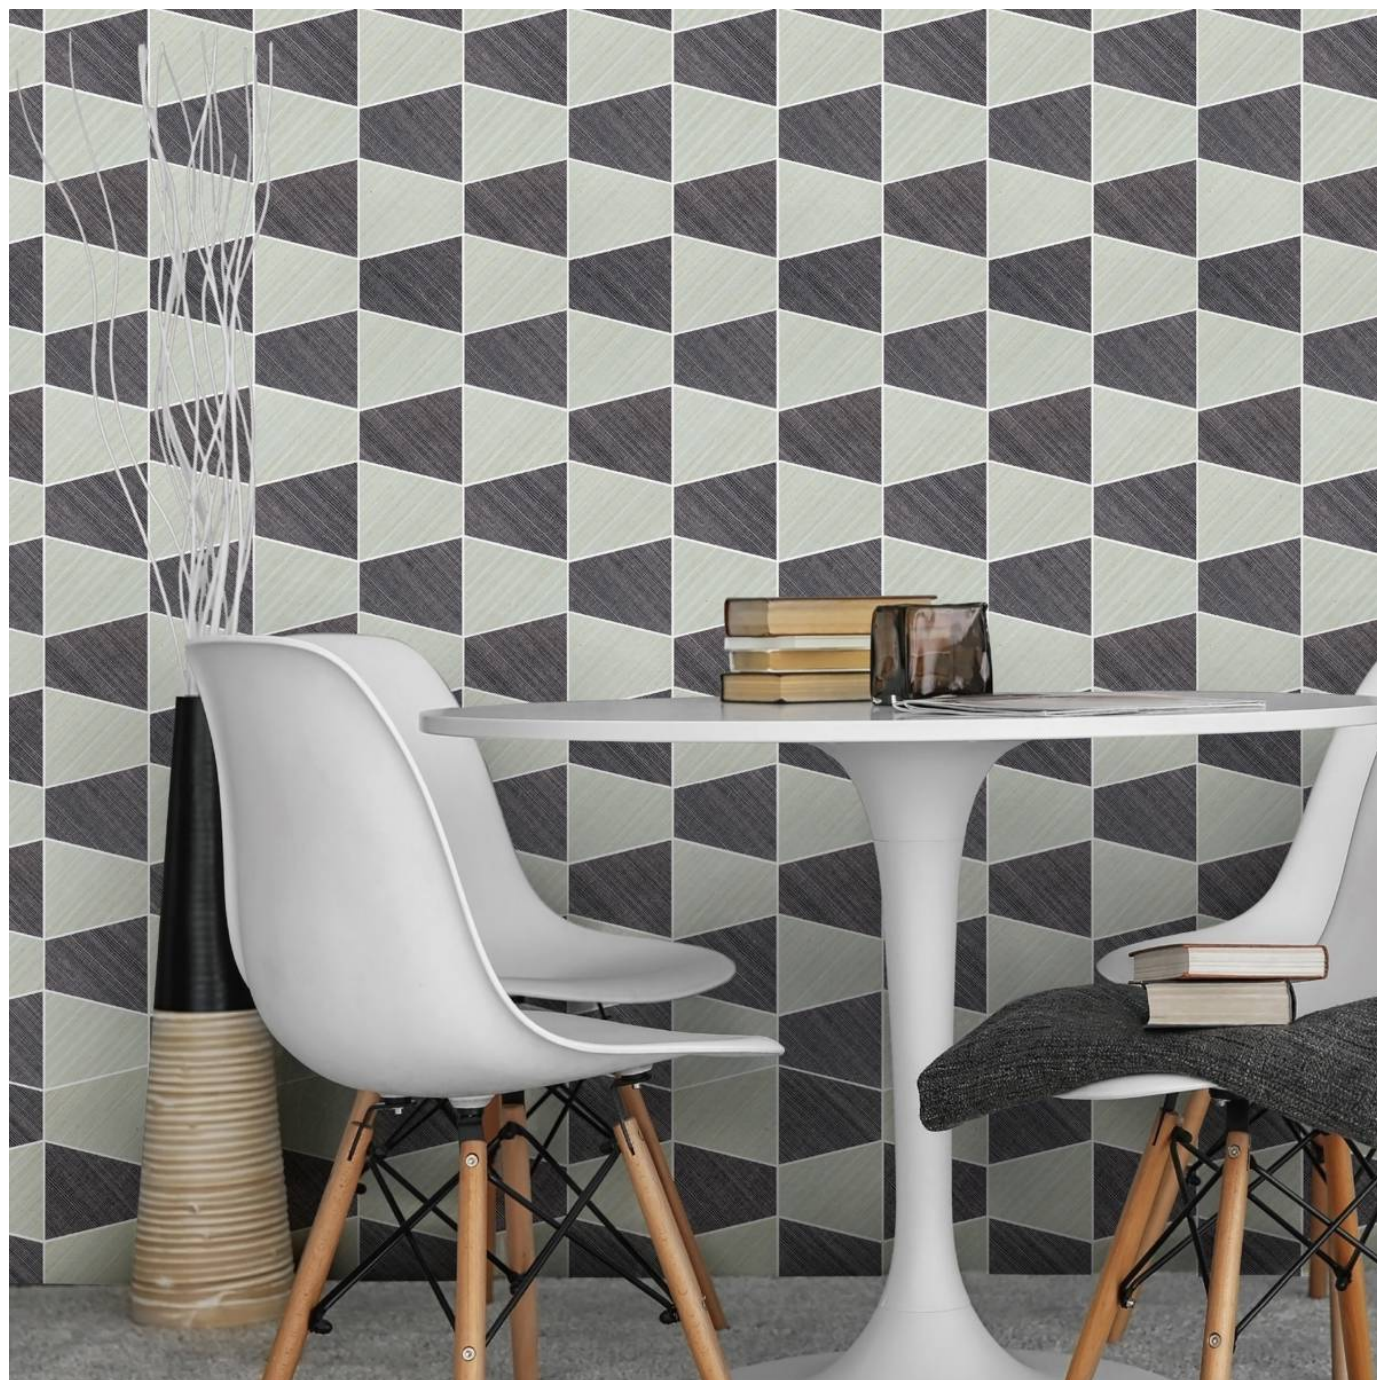

# LADDER LOGIC

Wallcoverings » Decorative Wallcoverings

Brand: **Bi Mei**

# LADDER LOGIC

Wallcoverings » Decorative Wallcoverings

# LADDER LOGIC

Wallcoverings » Decorative Wallcoverings

---

Ladder Logic is a 91cm wide decorative wallcovering with a double colour geometric pattern that's available in 6 colourways.

---

Roll Size 91cm wide x 5.5m - Available by the full roll only