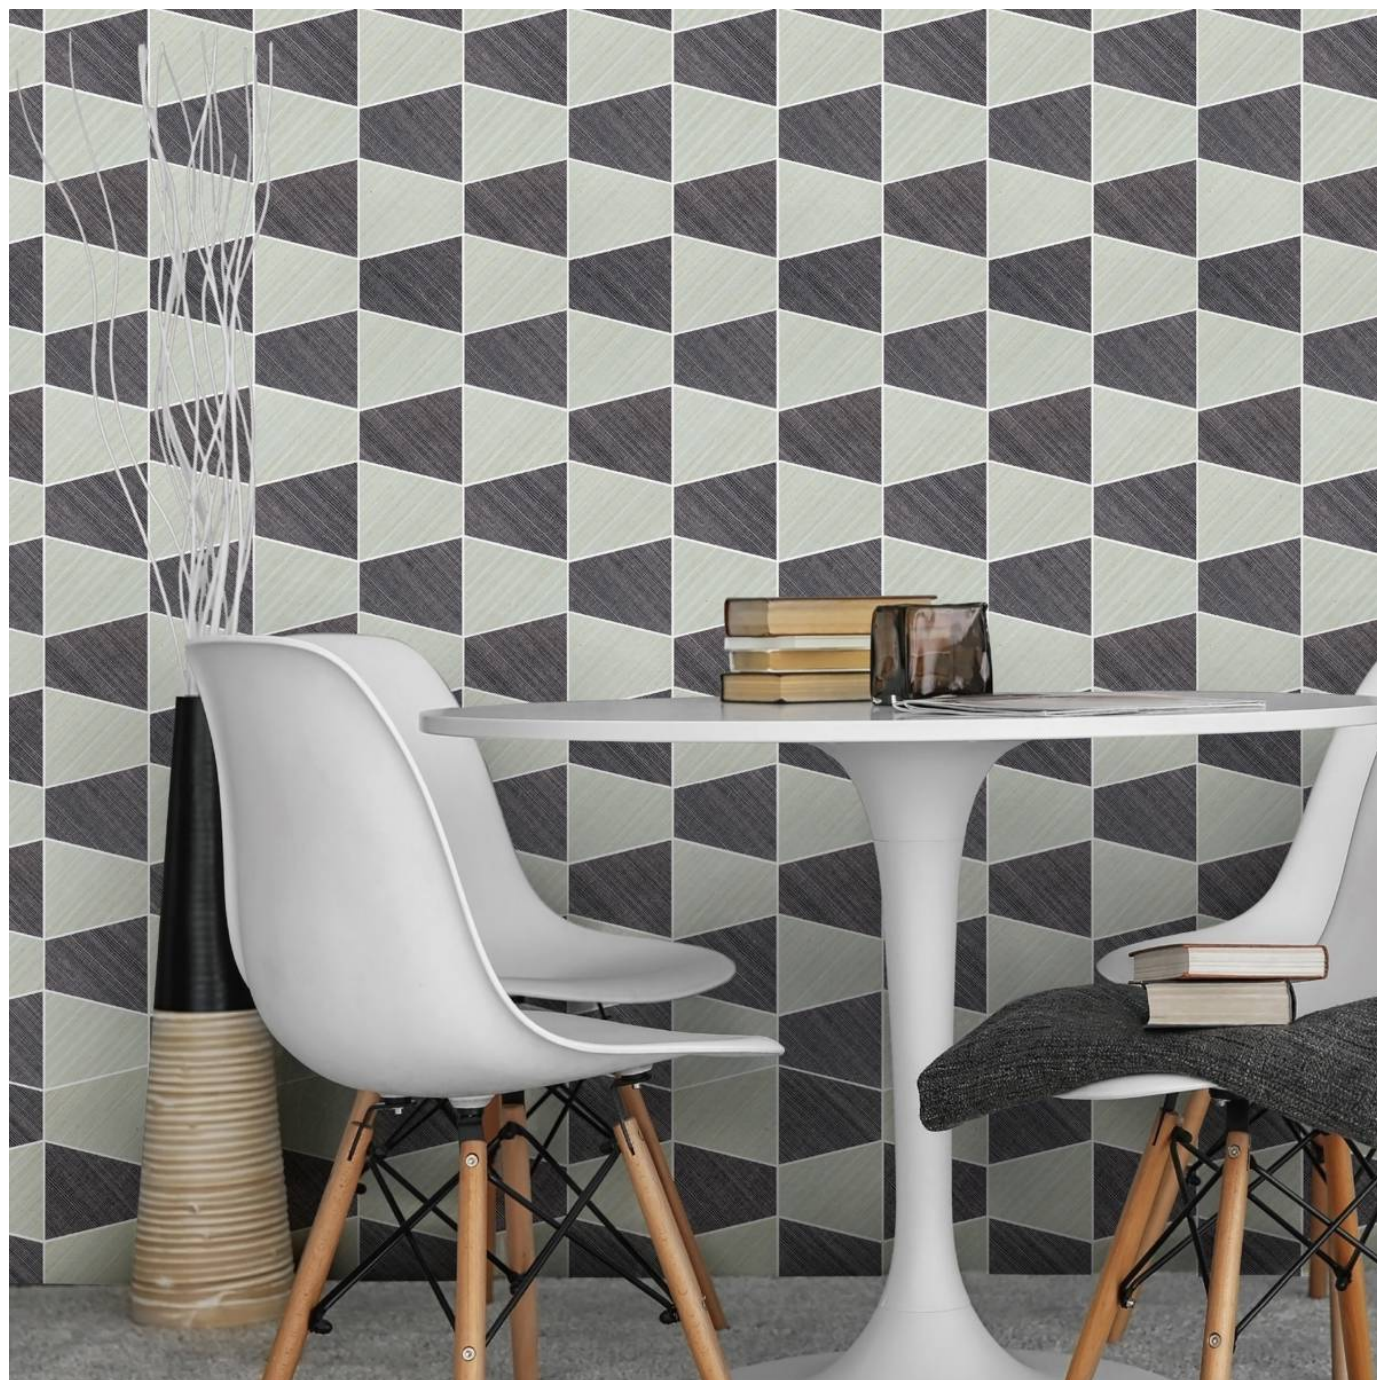

LADDER LOGIC

Wallcoverings » Decorative Wallcoverings

Brand: **Bi Mei**