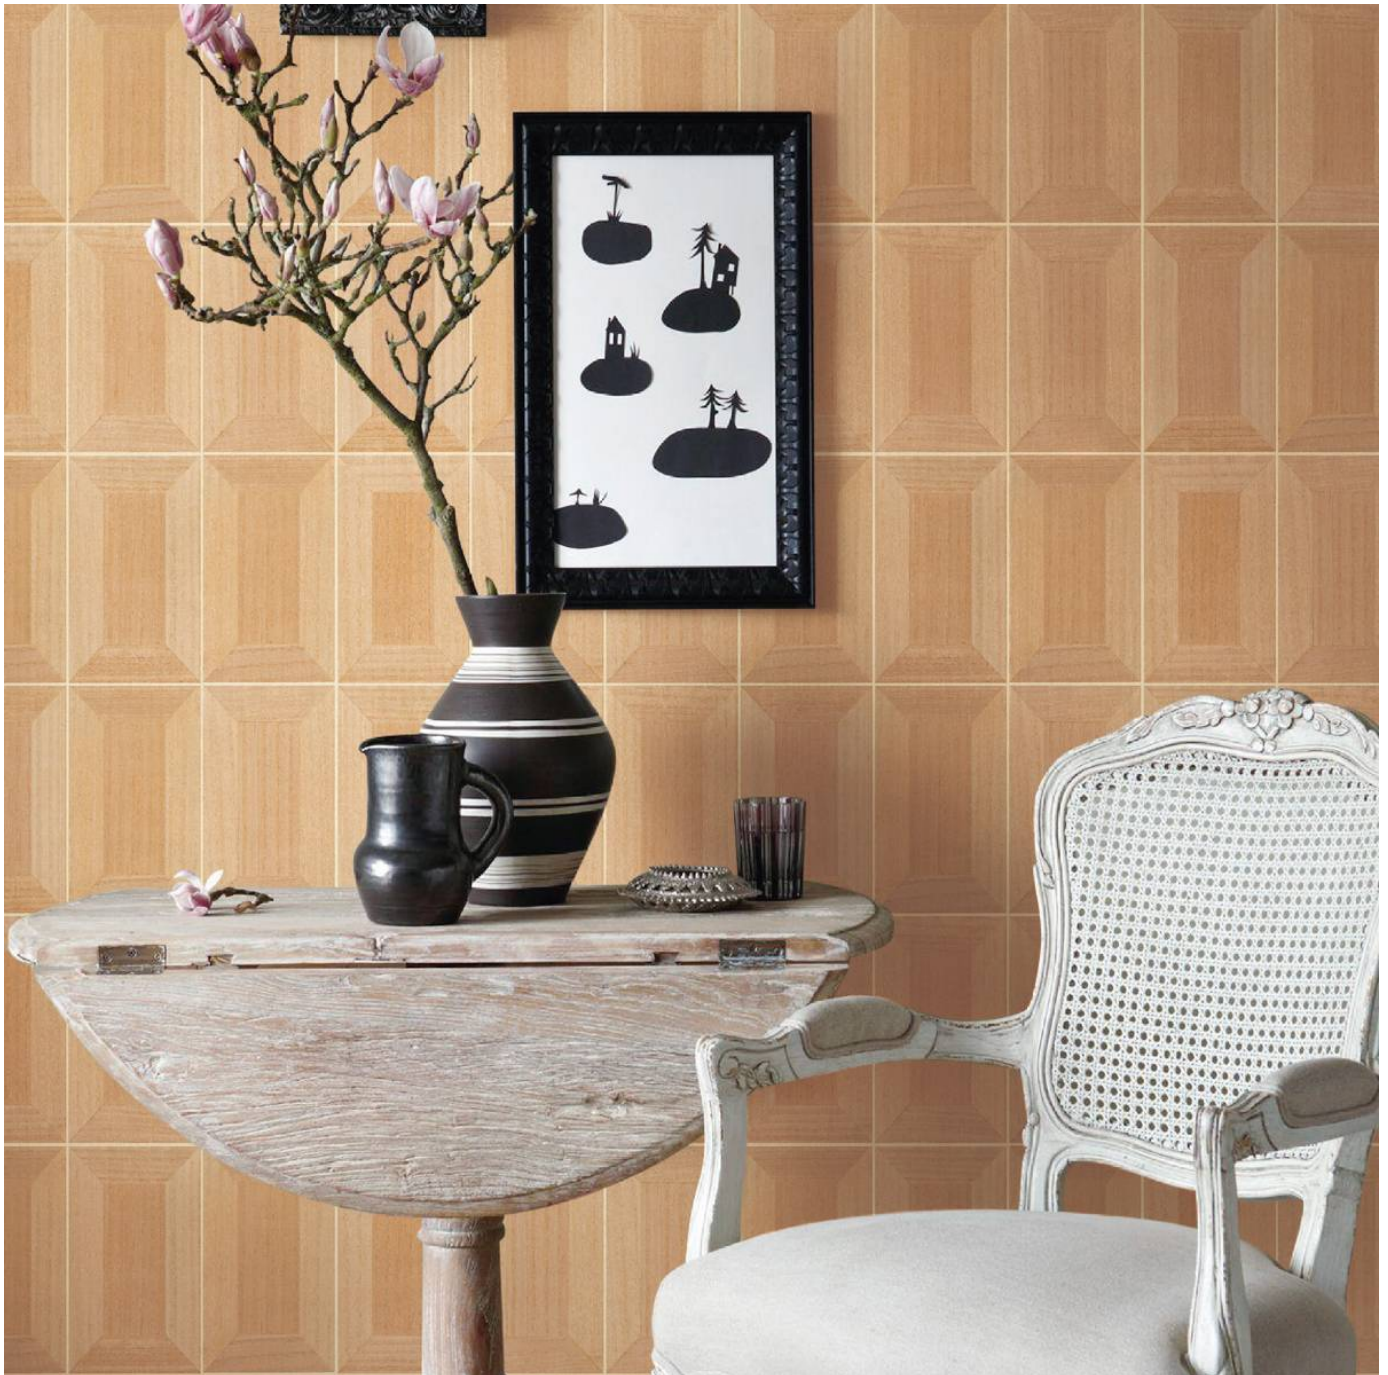

MASHRABIYA II

Wallcoverings » Decorative Wallcoverings

Brand: **Bi Mei**

Applications: **Walls**

MASHRABIYA II

Wallcoverings » Decorative Wallcoverings

Mashrabiya II is a 91cm wide decorative wallcovering with a windowpane pattern overlapping columns design that's available in 4 colourways.

Composition Wood veneer on a paper backing

Pattern Repeat Size Pattern Repeat -

Roll Size 91cm wide x 5.5m - Available by the full roll only

Fire Rating Tested in accordance with AS ISO 9705 2003 for the purpose of determining the Group Number classification as required by the Building Code of Australia for the control of fire spread on interior wall and ceiling linings.